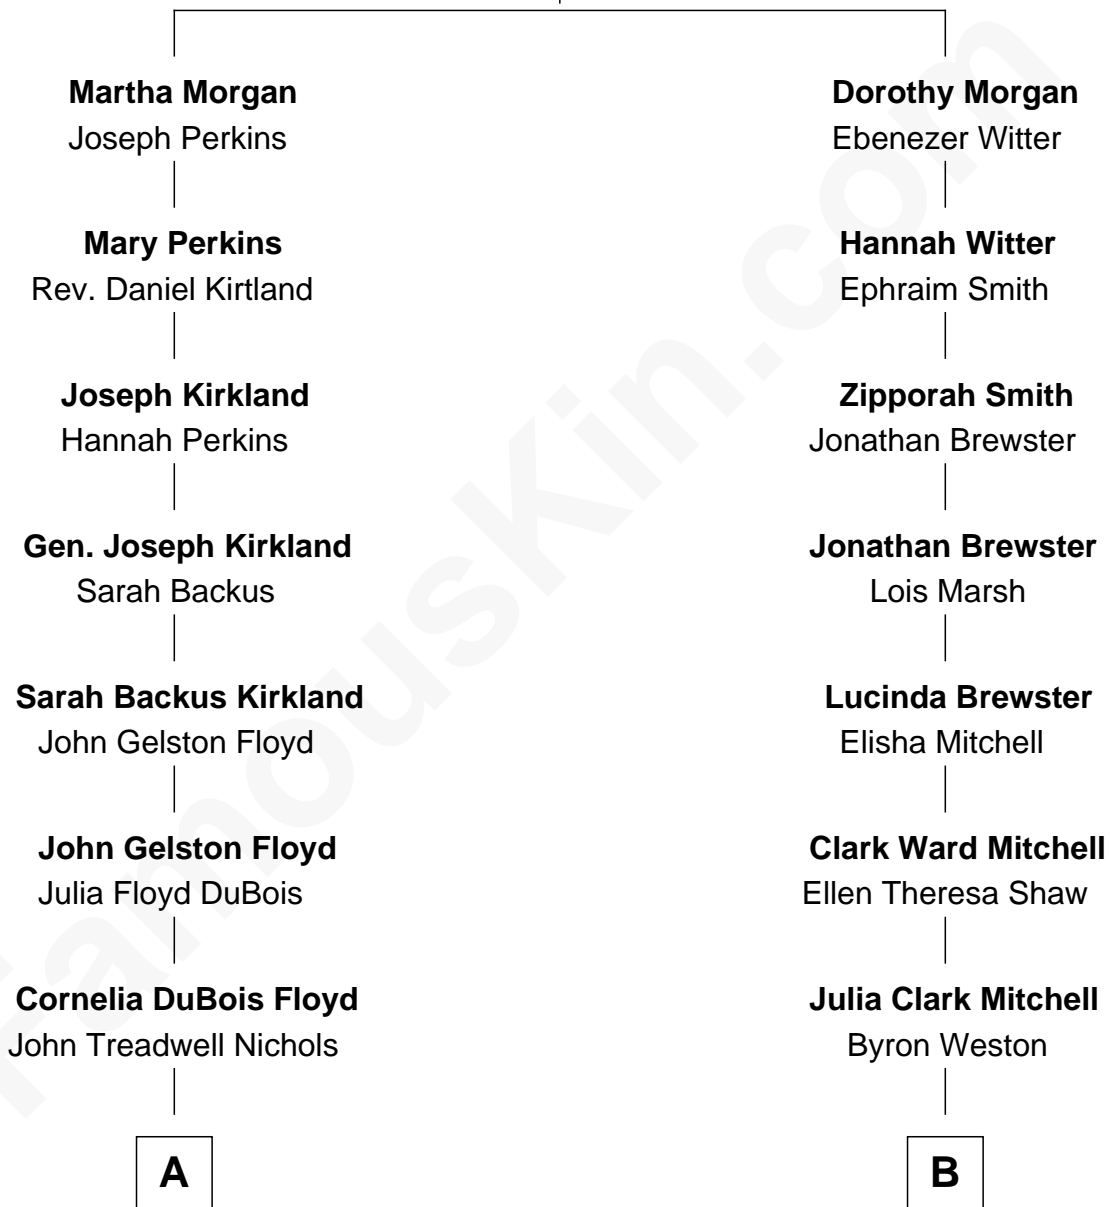

# FamousKin.com Relationship Chart of

**Bill Weld**

*68th Governor of Massachusetts*

8th cousin of

**Julia Child**

*American Chef, Author and TV Personality*

**Joseph Morgan**

Dorothy Parke

**A**

**Mary Blake Nichols**

David Weld

**Bill Weld**

*68th Governor of Massachusetts*

**B**

**Julia Carolyn Weston**

John McWilliams