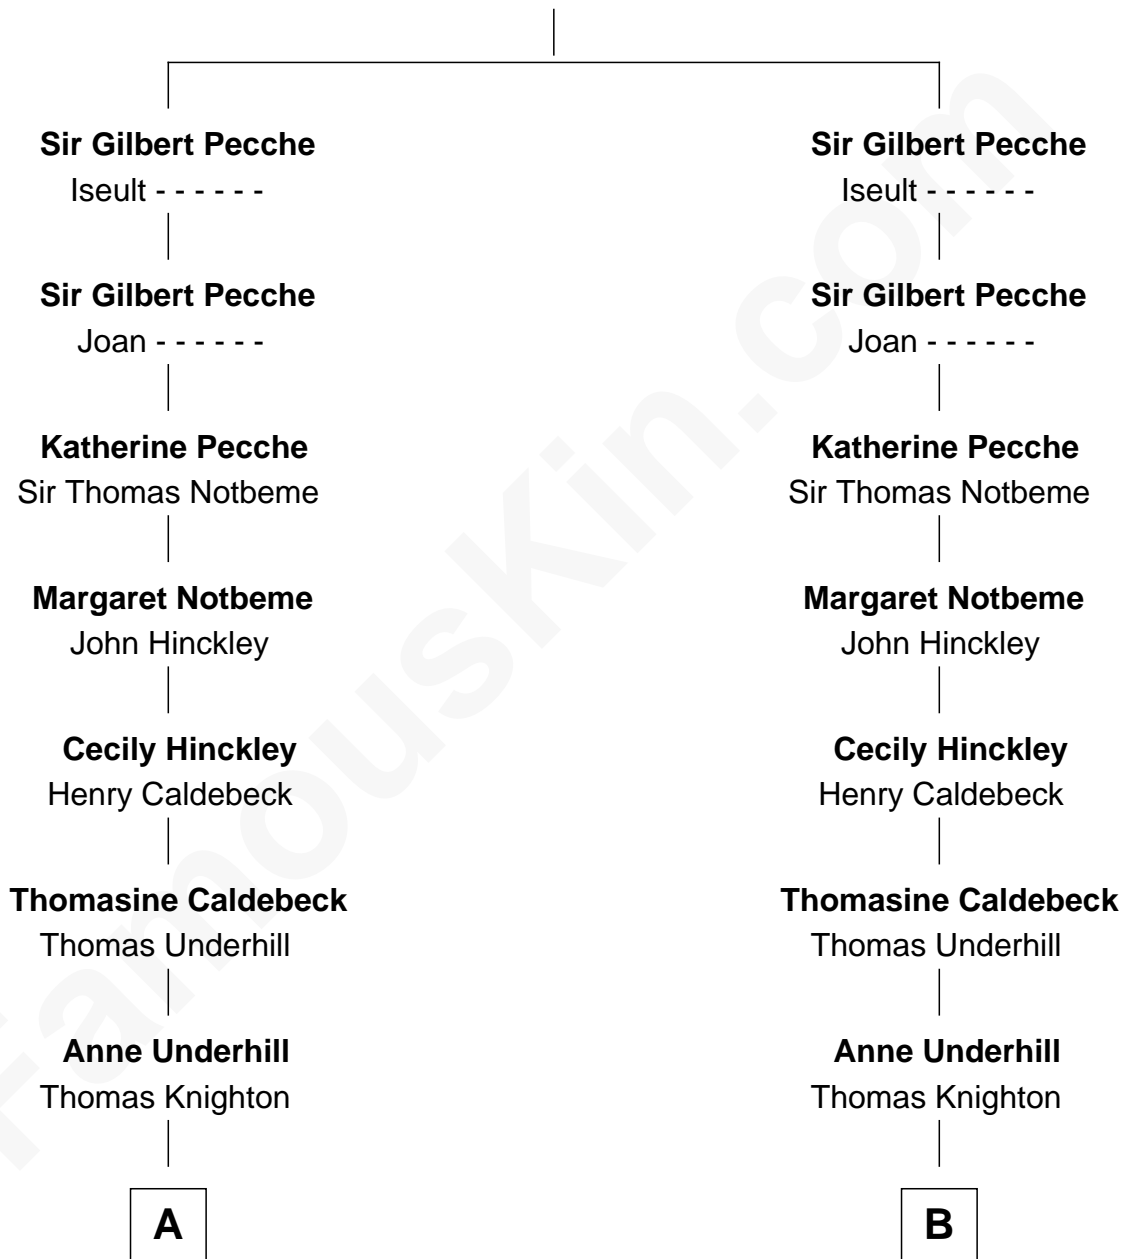

FamousKin.com Relationship Chart of

Bill Weld

68th Governor of Massachusetts

21st cousin of

Grace Slick

Singer, Songwriter - Jefferson Airplane

Sir Gilbert Pecche

Joan de Creye

C

Susan Farley Treadwell

George Nichols

John White Treadwell Nichols

Mary Blake Slocum

John Treadwell Nichols

Cornelia DuBois Floyd

Mary Blake Nichols