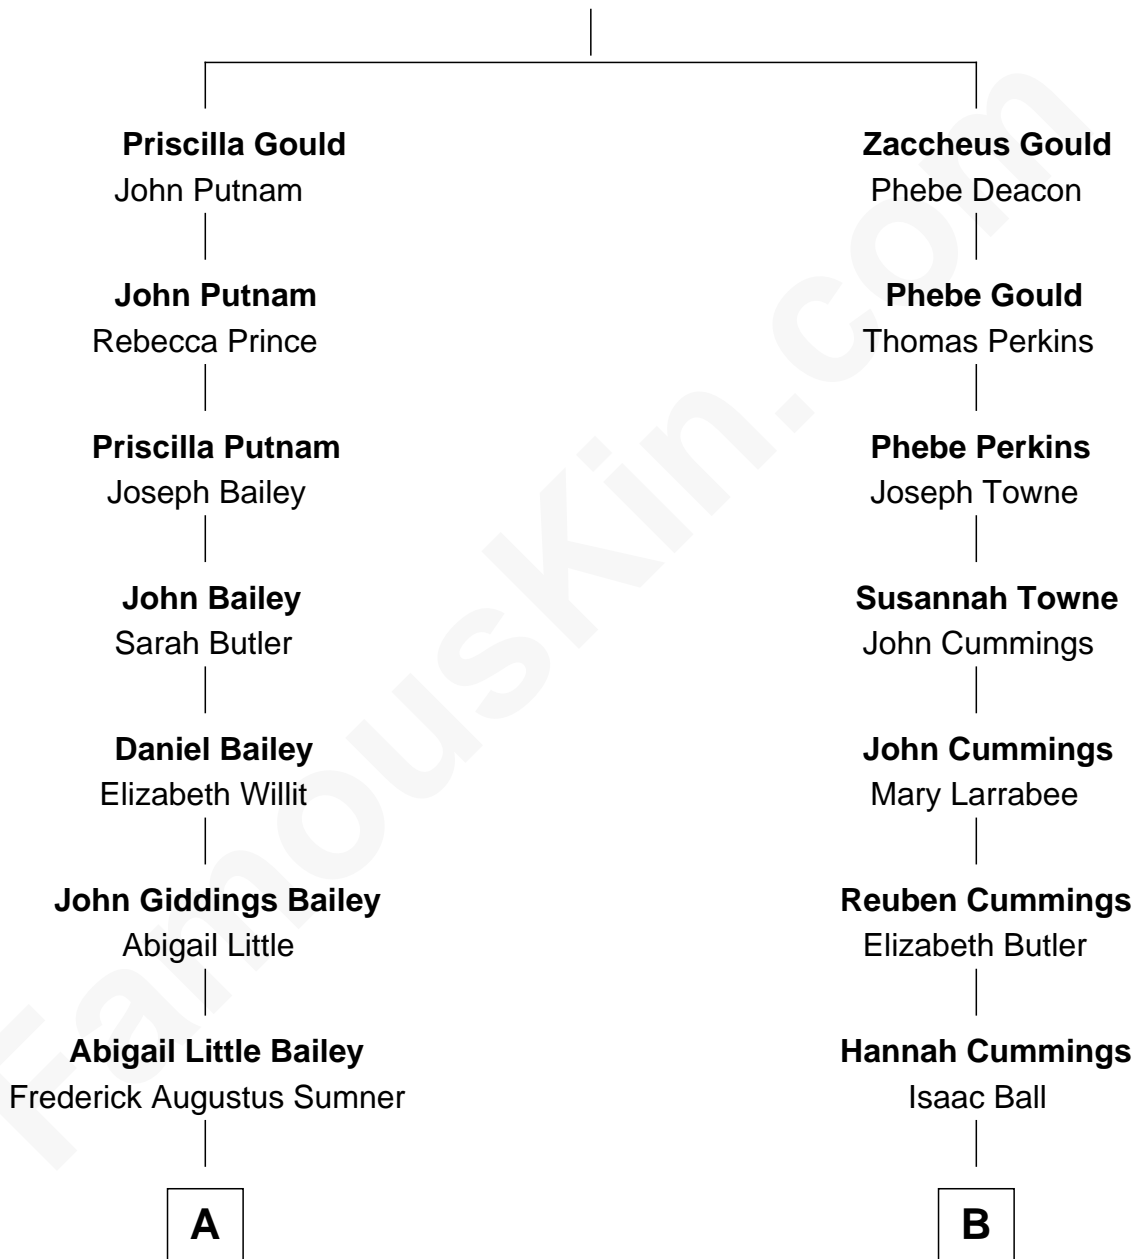

FamousKin.com Relationship Chart of

Bill Weld

68th Governor of Massachusetts

11th cousin of

Lucille Ball

TV Actress - "I Love Lucy"

Richard Gould

A

Sarah Sumner
Thomas Swan Weld

Dr. Francis Minot Weld
Fanny Elizabeth Bartholomew

Francis Minot Weld
Margaret Low White

David Weld
Mary Blake Nichols

Bill Weld
68th Governor of Massachusetts

B

Isaac Ball
Sarah Manross

Clinton Manross Ball
Cynthia T. Dale

Jasper Clinton Ball
Nellie Rebecca Durrell

Henry Durrell Ball
Desiree Evelyn Hunt

Lucille Ball
TV Actress - "I Love Lucy"