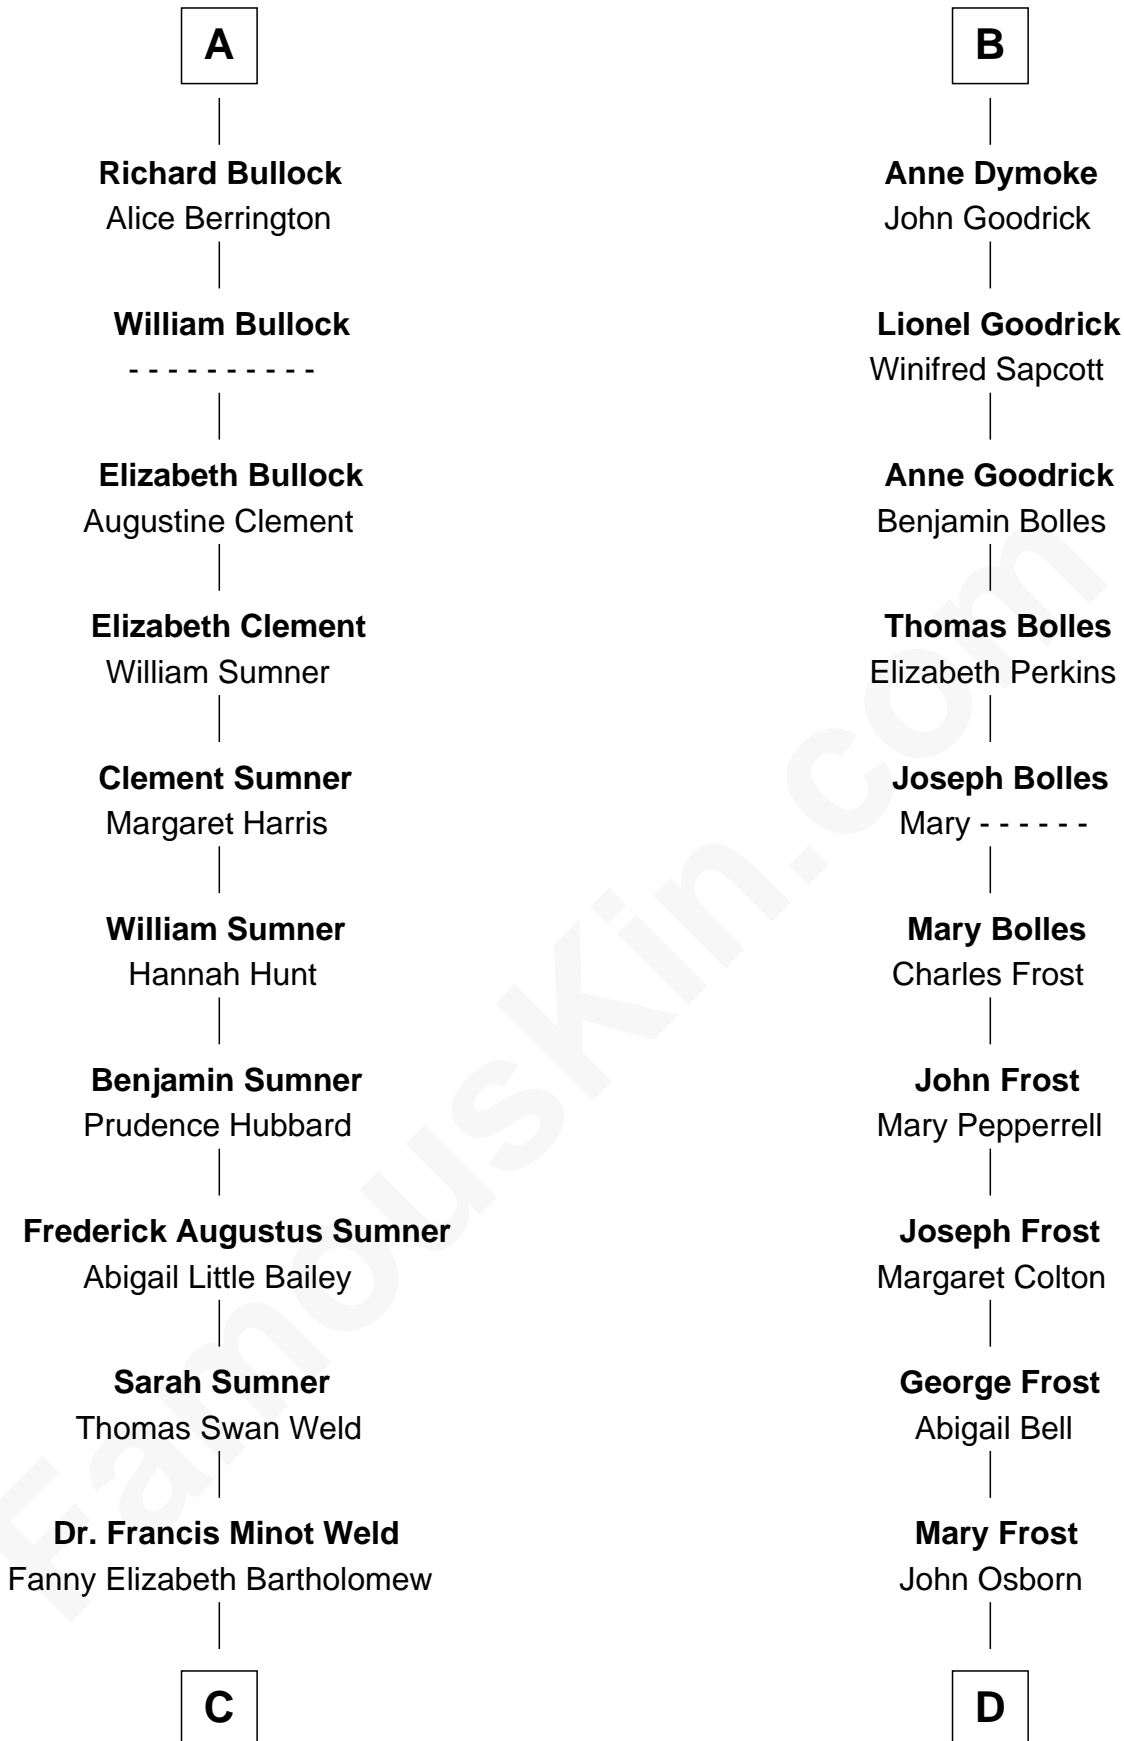

# FamousKin.com Relationship Chart of

**Bill Weld**

*68th Governor of Massachusetts*

**19th cousin 2 times removed of**

**Lucille Ball**

*TV Actress - "I Love Lucy"*

**Bartholomew de Badlesmere**

Margaret de Clare

Sir William de Ros

**Maud de Roos**

John de Welles

**John de Welles**

Eleanor de Mowbray

**Eudo de Welles**

Maud de Greystoke

**Sir Lionel de Welles**

Joan de Waterton

**Margaret de Welles**

Sir Thomas Dymoke

**Sir Lionel Dymoke**

Joanna Griffith

**B**

**C**

**Francis Minot Weld**  
Margaret Low White

**David Weld**  
Mary Blake Nichols

**Bill Weld**  
*68th Governor of Massachusetts*

**D**

**Sally Bennet Osborn**  
Newman Durrell

**George Osborn Durrell**  
Anne Jane Jewell

**Nellie Rebecca Durrell**  
Jasper Clinton Ball