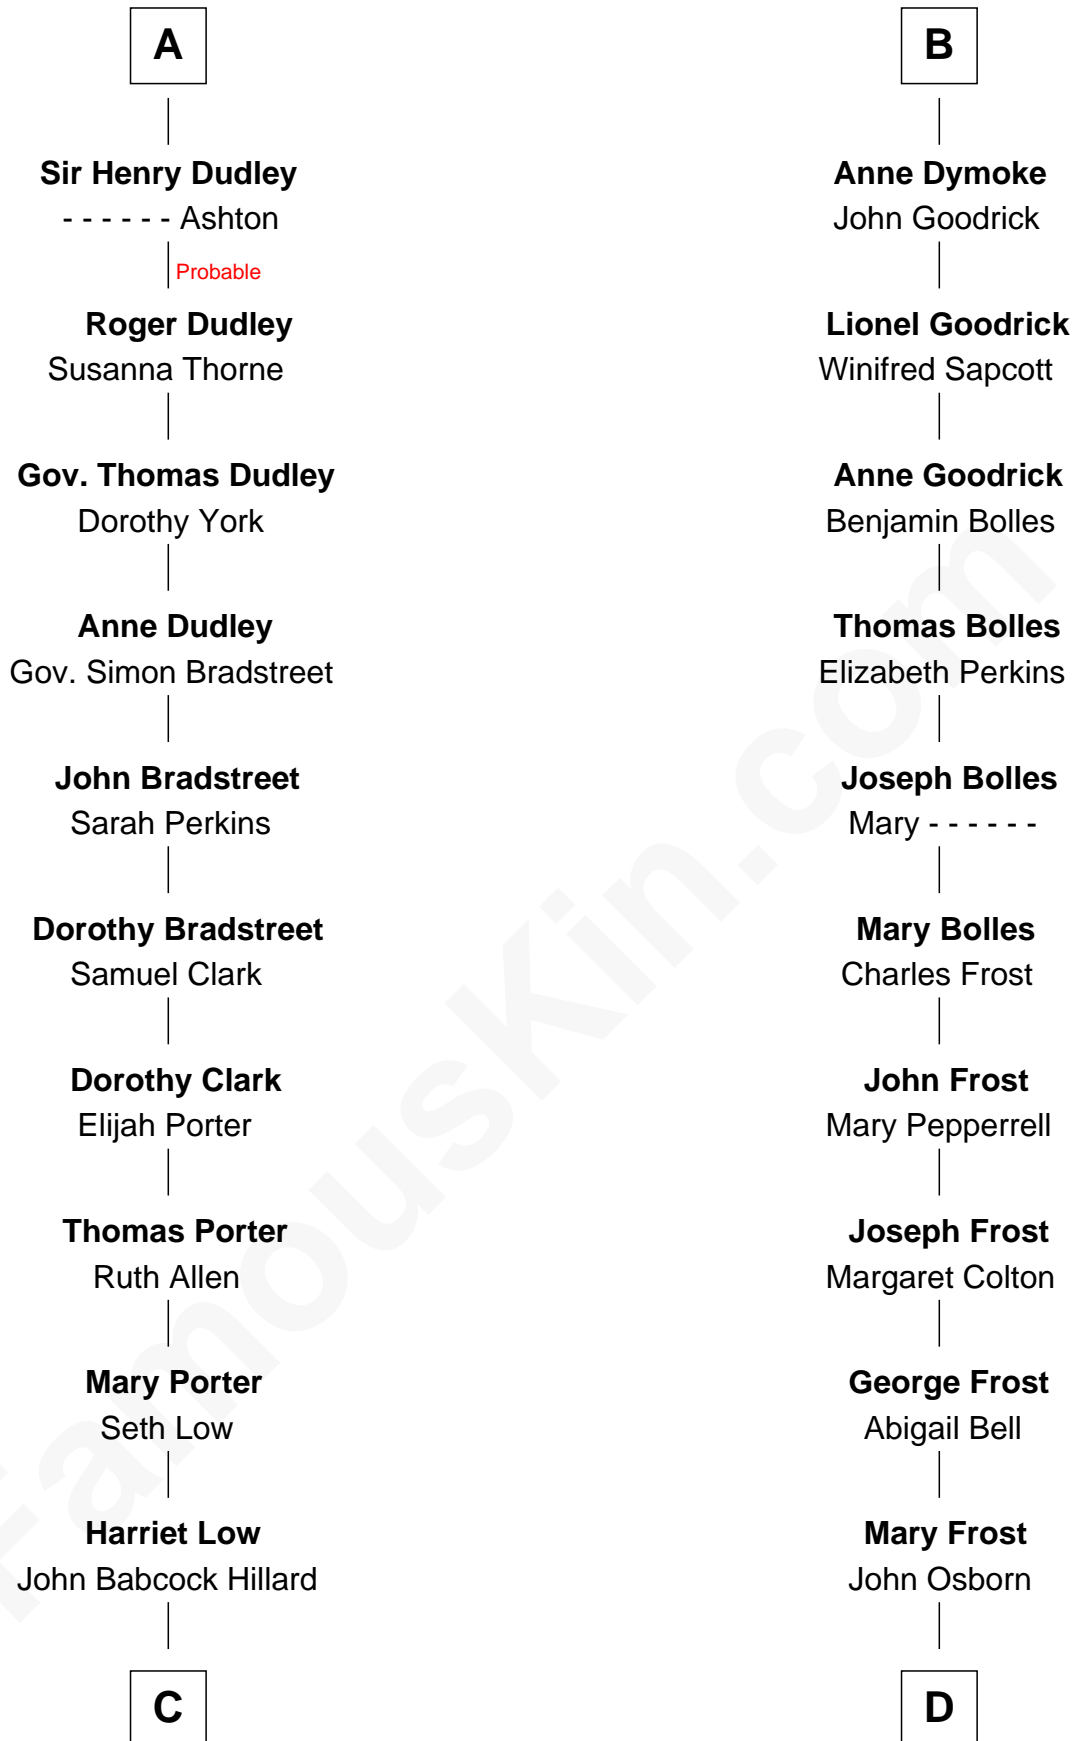

FamousKin.com Relationship Chart of

Bill Weld

68th Governor of Massachusetts

20th cousin 1 time removed of

Lucille Ball

TV Actress - "I Love Lucy"

Sir Hugh I de Audley

Iseult de Mortimer

C

Harriet Hillard
William Augustus White

Margaret Low White
Francis Minot Weld

David Weld
Mary Blake Nichols

Bill Weld
68th Governor of Massachusetts

D

Sally Bennet Osborn
Newman Durrell

George Osborn Durrell
Anne Jane Jewell

Nellie Rebecca Durrell
Jasper Clinton Ball

Henry Durrell Ball
Desiree Evelyn Hunt

Lucille Ball
TV Actress - "I Love Lucy"