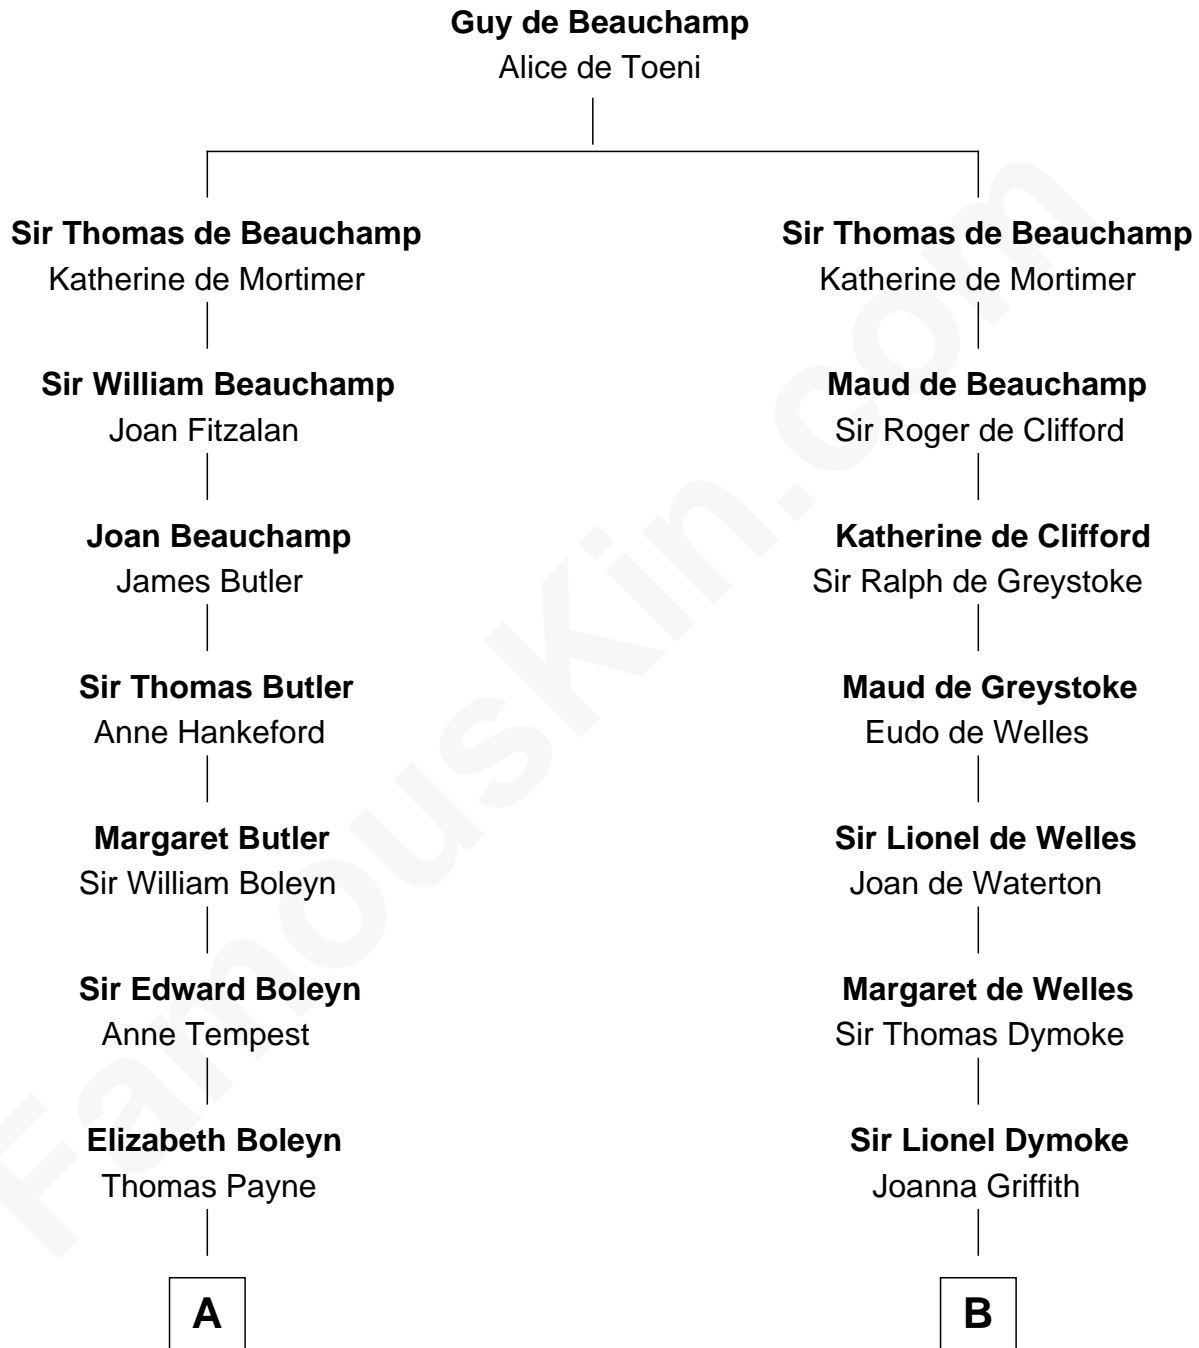

FamousKin.com Relationship Chart of

Bill Weld

68th Governor of Massachusetts

20th cousin 1 time removed of

Lucille Ball

TV Actress - "I Love Lucy"

C

John Gelston Floyd

Julia Floyd DuBois

Cornelia DuBois Floyd

John Treadwell Nichols

Mary Blake Nichols

David Weld

Bill Weld

68th Governor of Massachusetts

D