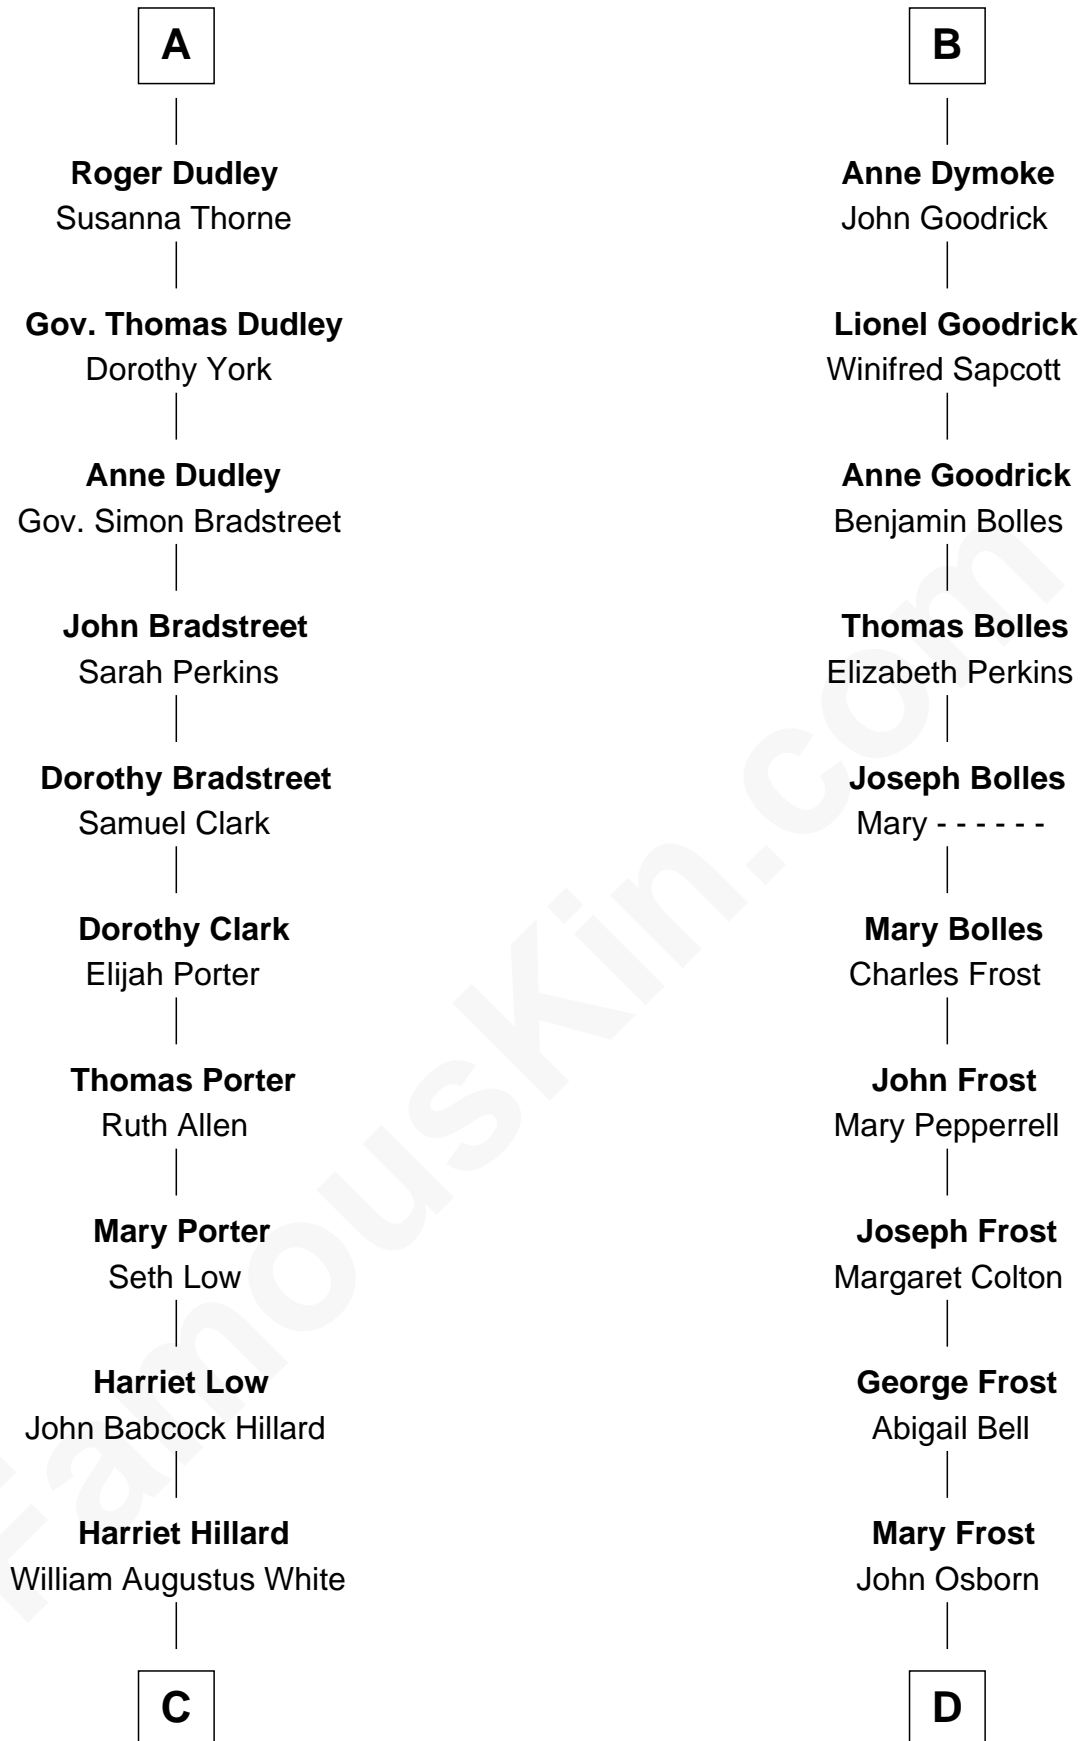

# FamousKin.com Relationship Chart of

**Bill Weld**

*68th Governor of Massachusetts*

19th cousin 2 times removed of

**Lucille Ball**

*TV Actress - "I Love Lucy"*

**Sir Maurice de Berkeley**

Eve la Zouche

**Sir Lionel de Welles**

Joan de Waterton

**Margaret de Welles**

Sir Thomas Dymoke

**Sir Lionel Dymoke**

Joanna Griffith

**B**

**C**

**Margaret Low White**

Francis Minot Weld

**David Weld**

Mary Blake Nichols

**Bill Weld**

*68th Governor of Massachusetts*

**D**

**Sally Bennet Osborn**

Newman Durrell

**George Osborn Durrell**

Anne Jane Jewell

**Nellie Rebecca Durrell**

Jasper Clinton Ball

**Henry Durrell Ball**

Desiree Evelyn Hunt

**Lucille Ball**