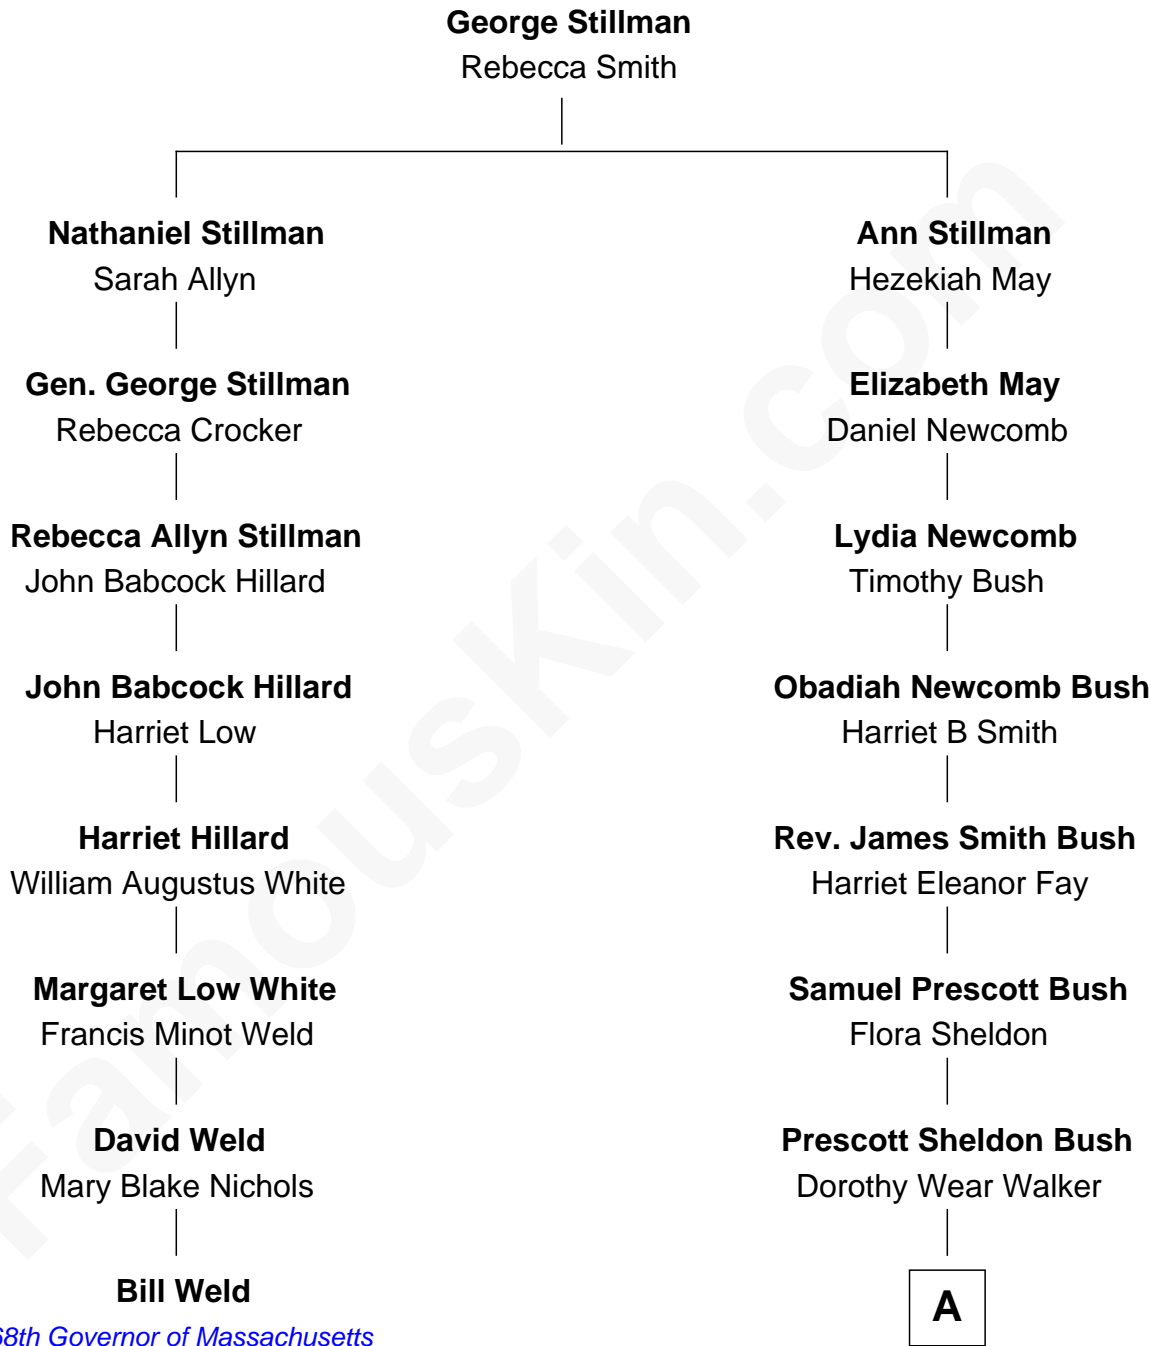

FamousKin.com Relationship Chart of

Bill Weld

68th Governor of Massachusetts

7th cousin 1 time removed of

Jeb Bush

43rd Governor of Florida

FamousKin.com