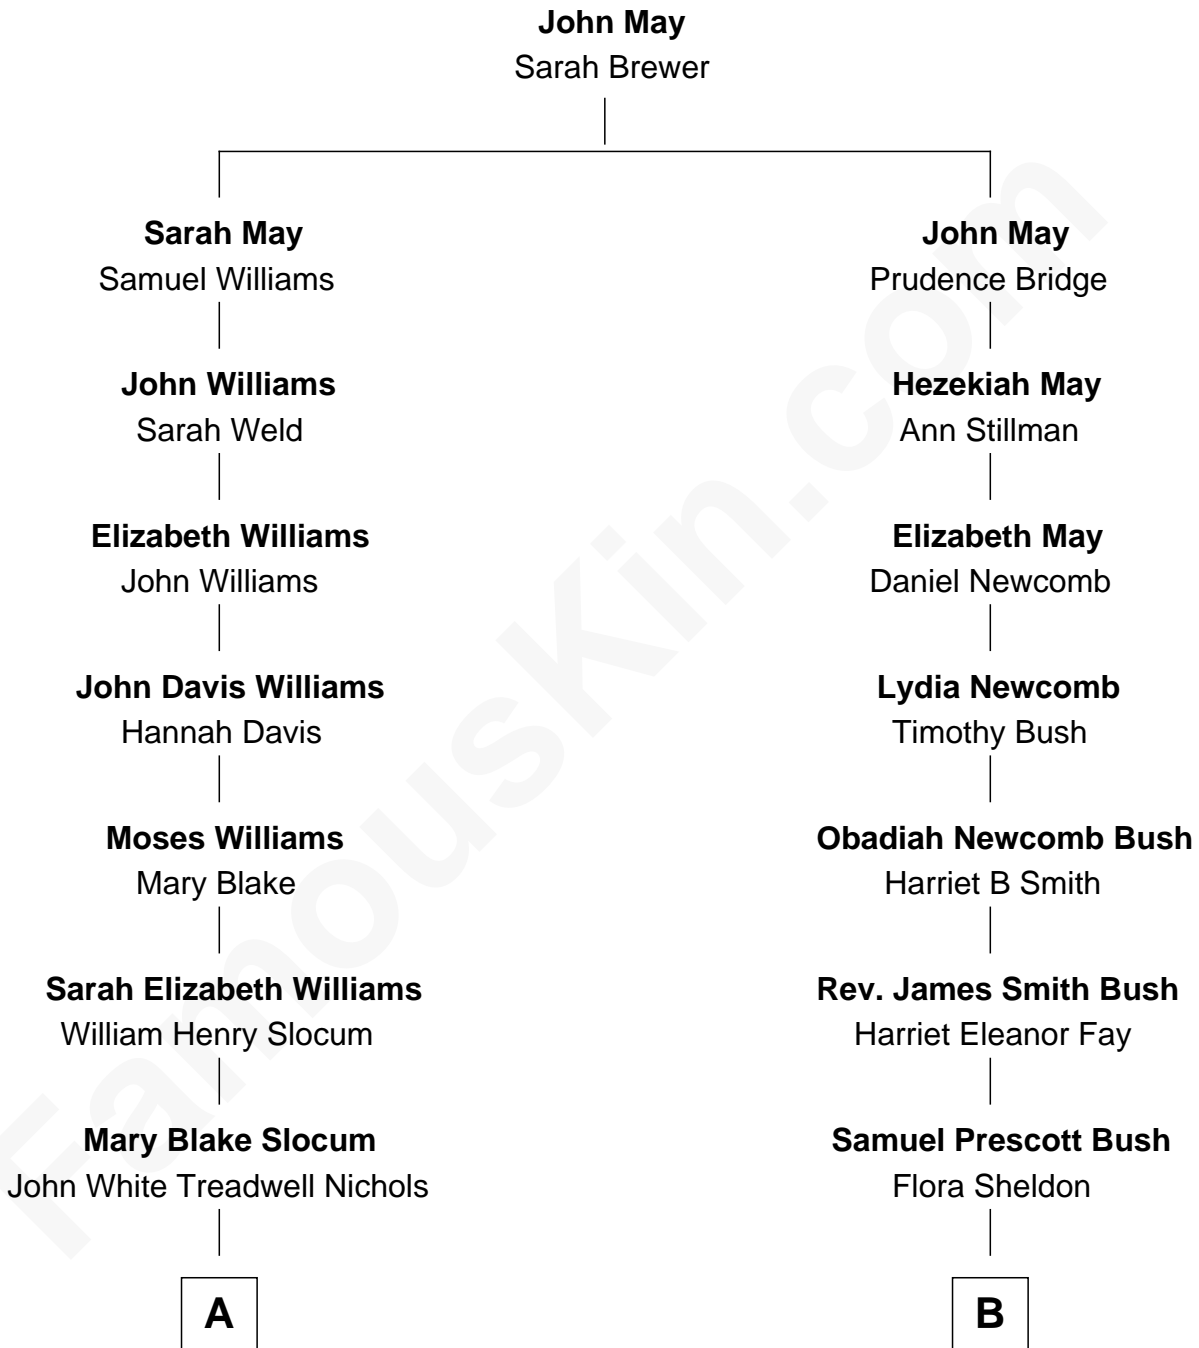

FamousKin.com Relationship Chart of

Bill Weld

68th Governor of Massachusetts

9th cousin of

Jeb Bush

43rd Governor of Florida

FamousKin.com