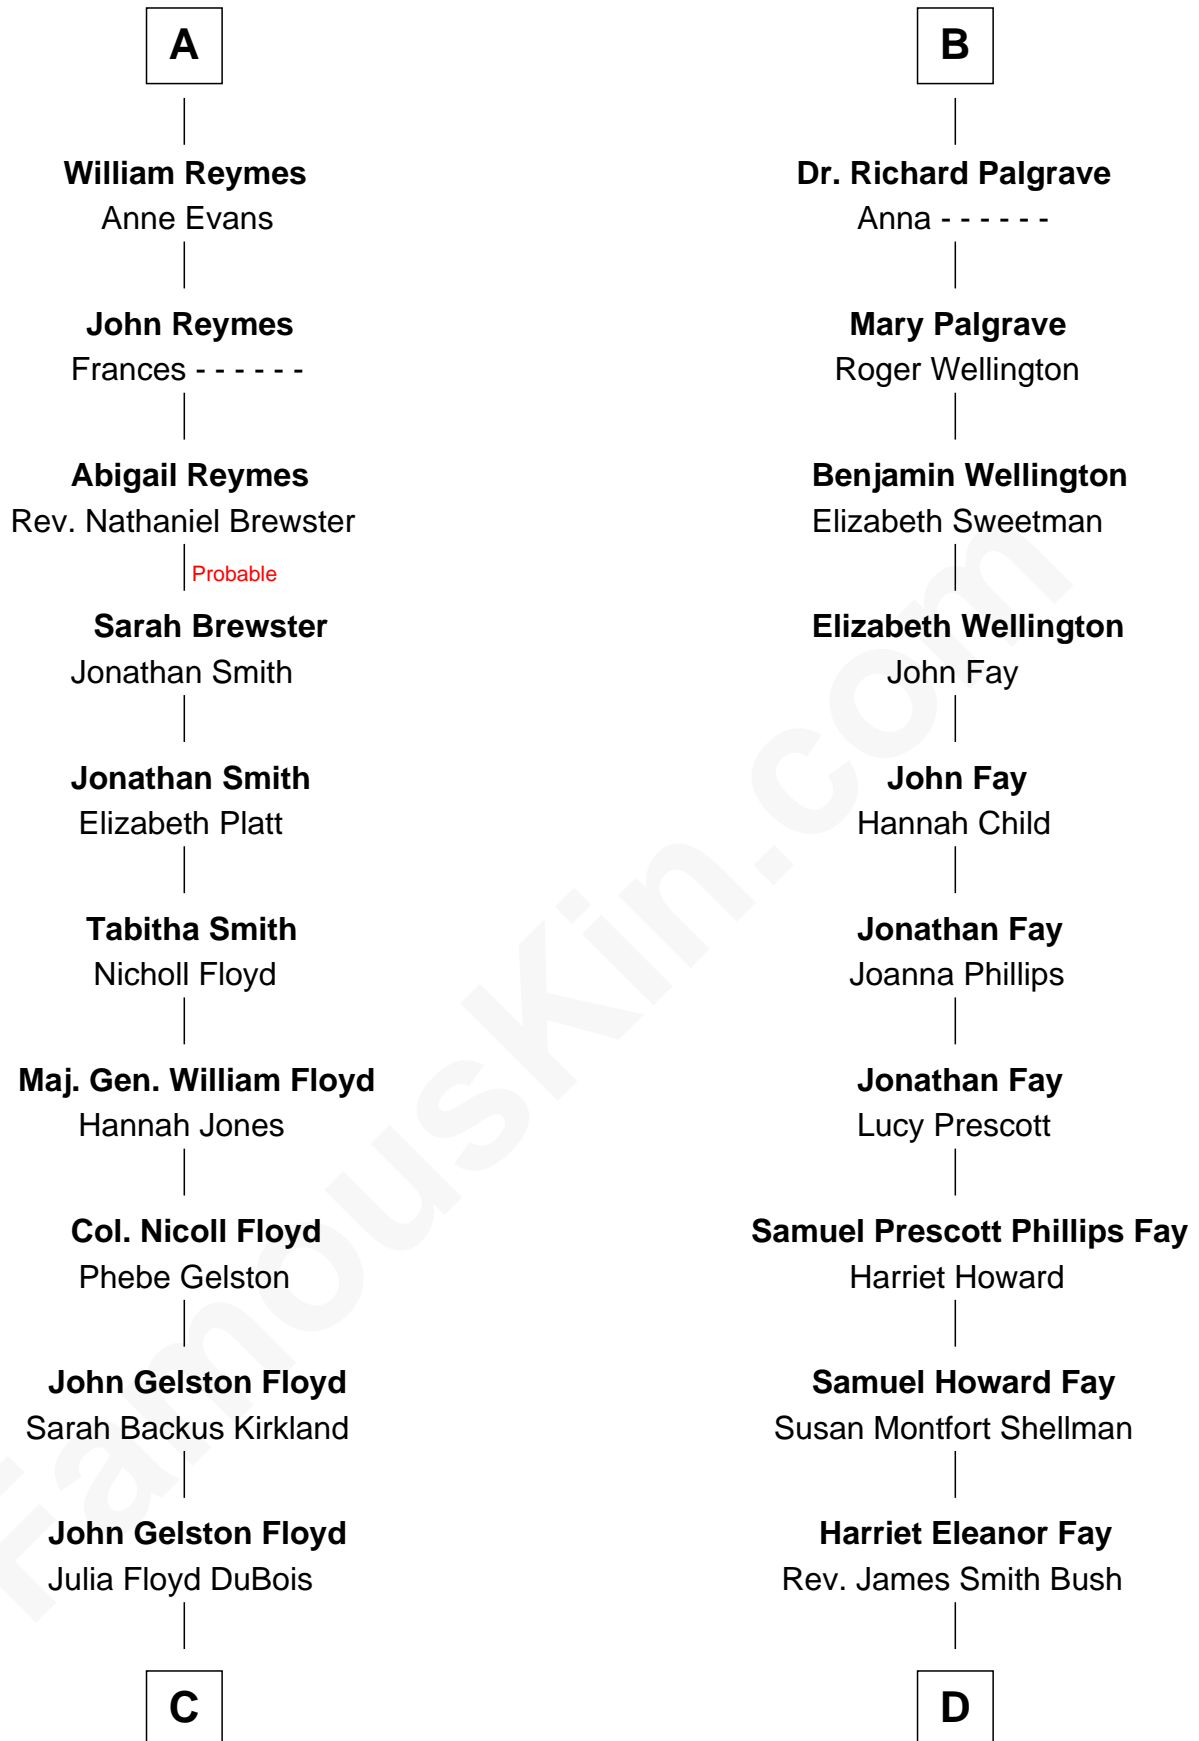

# FamousKin.com Relationship Chart of

**Bill Weld**

*68th Governor of Massachusetts*

**19th cousin 1 time removed of**

**Jeb Bush**

*43rd Governor of Florida*

**Sir Richard Fitzalan**

Elizabeth de Bohun

**Joan Fitzalan**  
Sir William Beauchamp

**Joan Beauchamp**  
James Butler

**Sir Thomas Butler**  
Anne Hankeford

**Margaret Butler**  
Sir William Boleyn

**Sir Edward Boleyn**  
Anne Tempest

**Elizabeth Boleyn**  
Thomas Payne

**Mary Payne**  
William Reymes

**A**

**Elizabeth Fitzalan**  
Sir Robert Goushill

**Elizabeth Goushill**  
Sir Robert Wingfield

**Elizabeth Wingfield**  
Sir William Brandon

**Eleanor Brandon**  
John Glemham

**Anne Glemham**  
Henry Palgrave

**Thomas Palgrave**  
Alice Gunton

**Rev. Edward Palgrave**

**B**

**C**

**Cornelia DuBois Floyd**  
John Treadwell Nichols

**Mary Blake Nichols**  
David Weld

**Bill Weld**  
*68th Governor of Massachusetts*