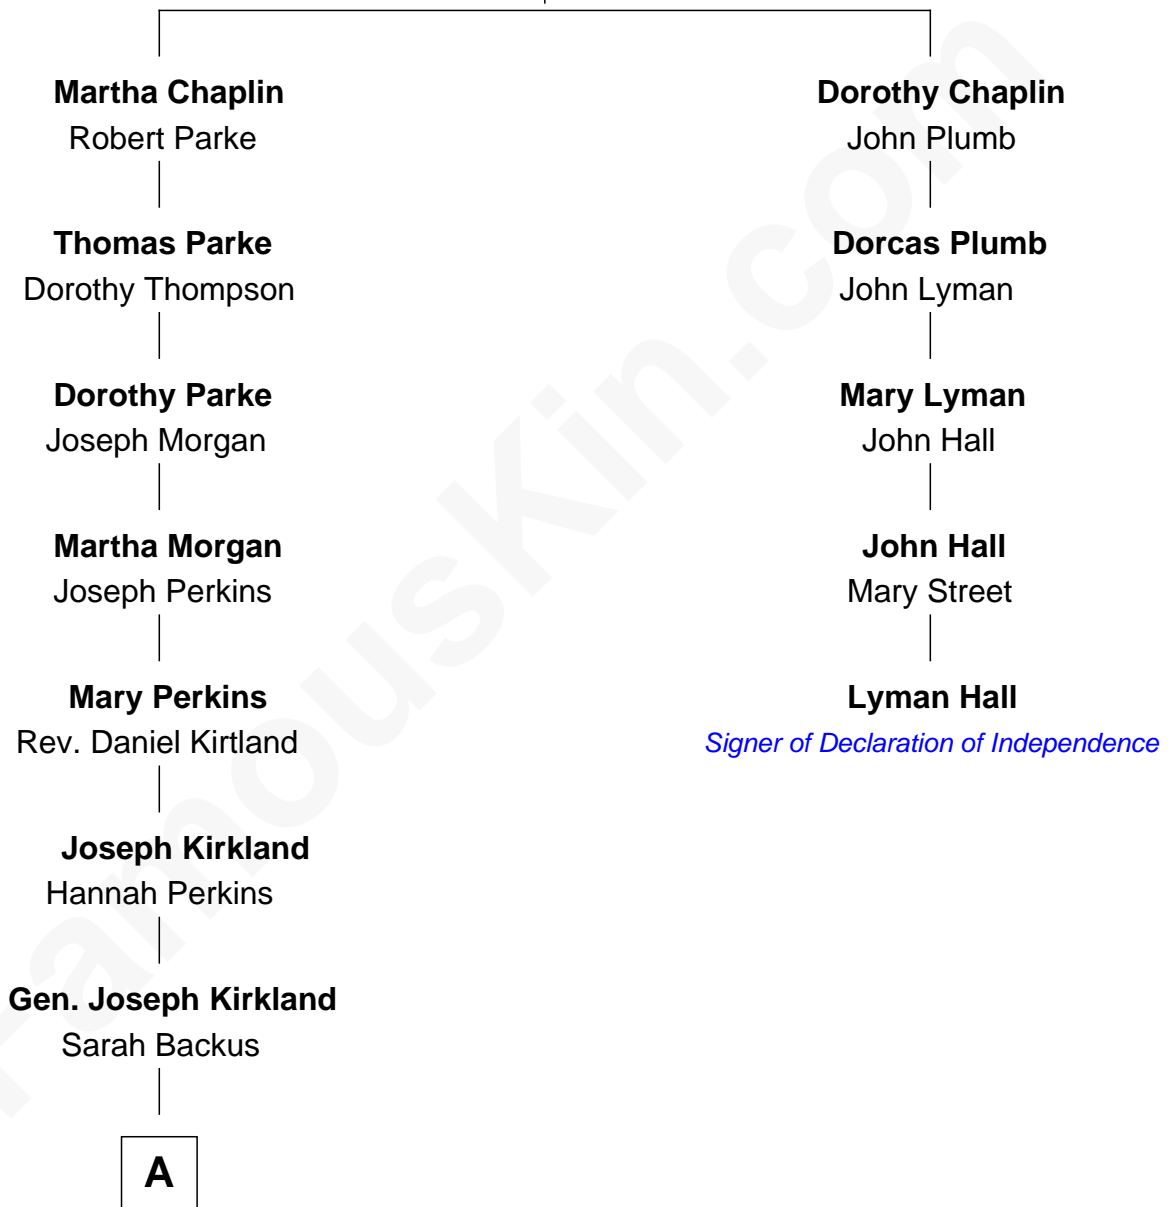

FamousKin.com Relationship Chart of

Bill Weld

68th Governor of Massachusetts

4th cousin 7 times removed of

Lyman Hall

Signer of the Declaration of Independence

William Chaplin
Agnes Holborough

A

—
Sarah Backus Kirkland

John Gelston Floyd

—
John Gelston Floyd

Julia Floyd DuBois

—
Cornelia DuBois Floyd

John Treadwell Nichols

—
Mary Blake Nichols

David Weld