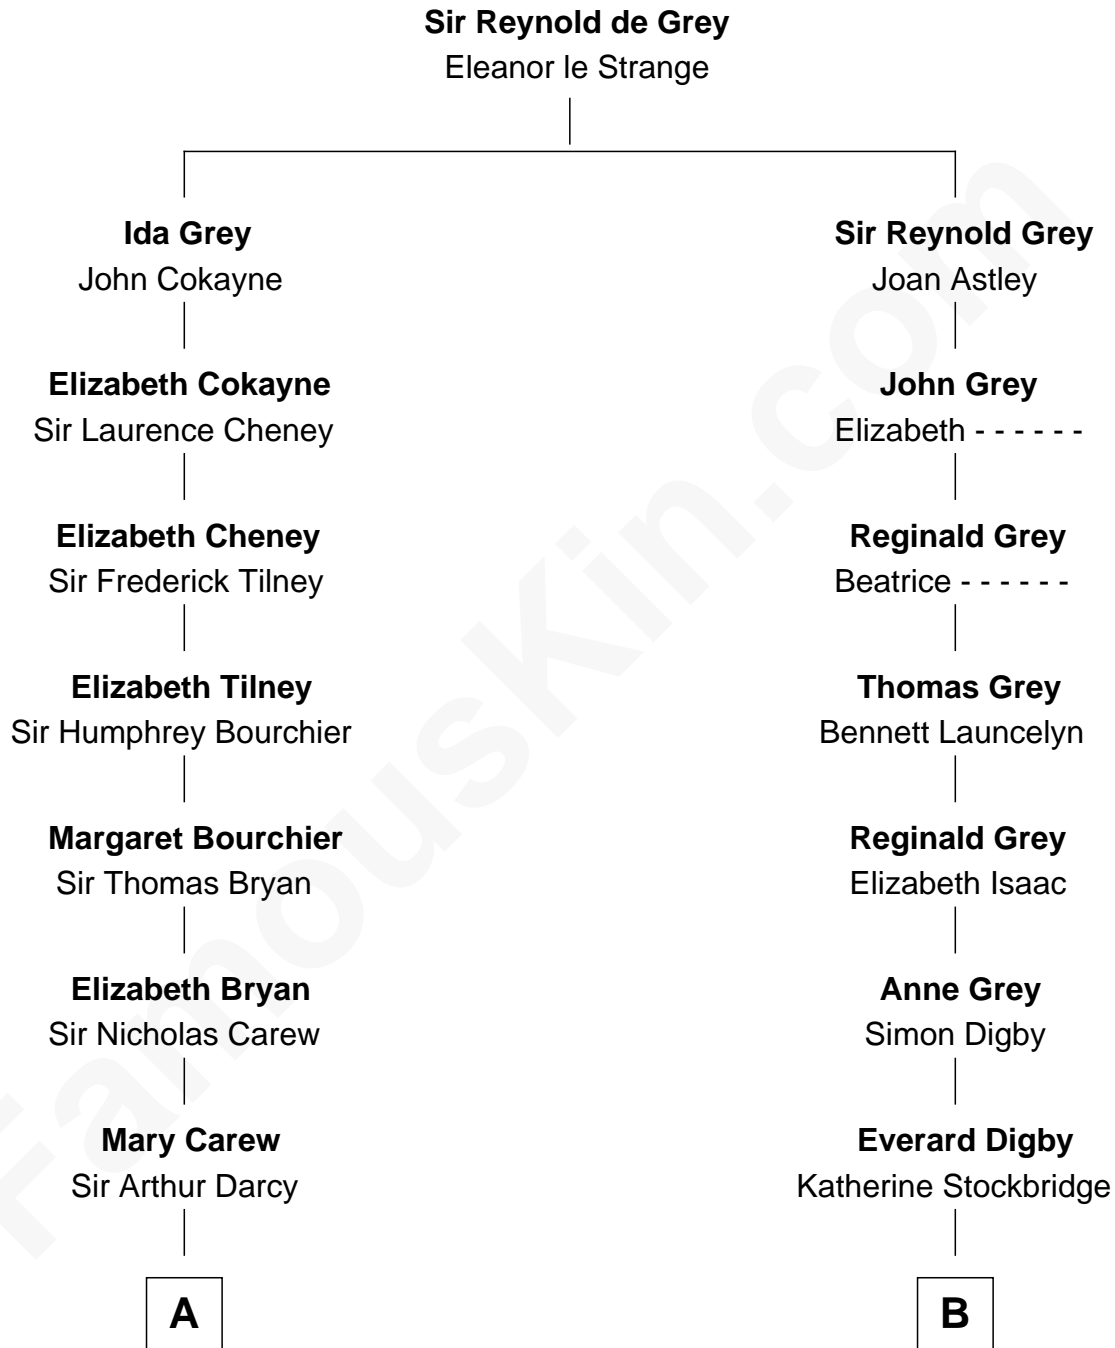

FamousKin.com Relationship Chart of

Bill Weld

68th Governor of Massachusetts

18th cousin 1 time removed of

Sigourney Weaver

Movie Actress

C

Francis Minot Weld
Margaret Low White

David Weld
Mary Blake Nichols

Bill Weld
68th Governor of Massachusetts

D

Sylvester Laflin Weaver
Desiree Mary Lucy Hawkins

Sigourney Weaver
Movie Actress

FamousKin.com