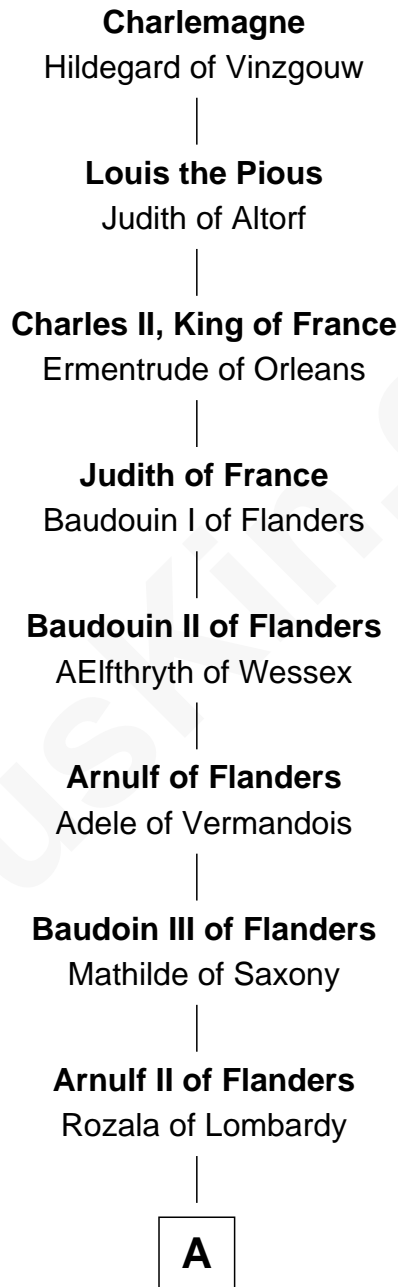

FamousKin.com Relationship Chart of

Bill Weld

68th Governor of Massachusetts

35th Great-grandson of

Charlemagne

King of the Franks

A

Baudoin IV of Flanders

Ogive of Luxembourg

Baudoin V of Flanders

Adela of France

Matilda of Flanders

William I, King of England

Henry I, King of England

Maud of Scotland

Maud of England