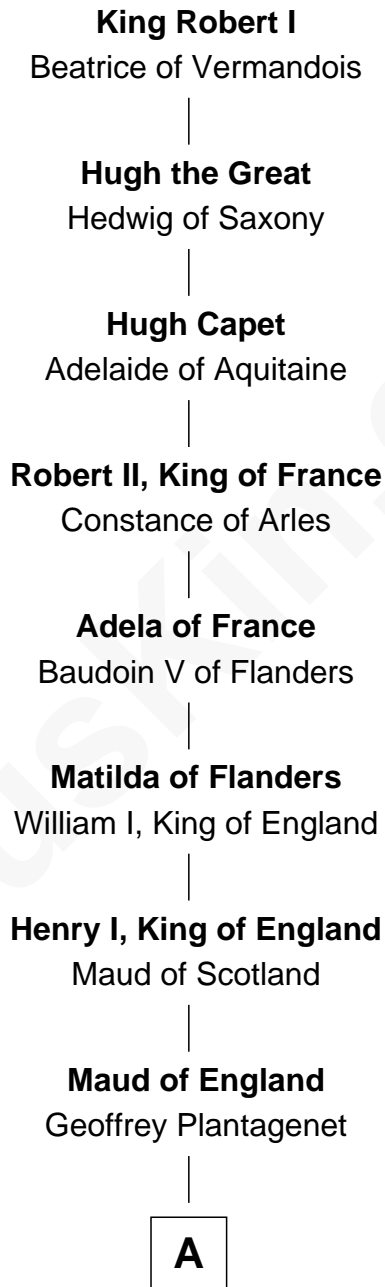

FamousKin.com Relationship Chart of

Bill Weld

68th Governor of Massachusetts

30th Great-grandson of

King Robert I

King of France

A

Henry II, King of England

Eleanor of Aquitaine

John, King of England

Isabelle of Angoulême

Richard Plantagenet

Sir Richard of Cornwall

Joan - - - - -

Joan of Cornwall

Sir John Howard