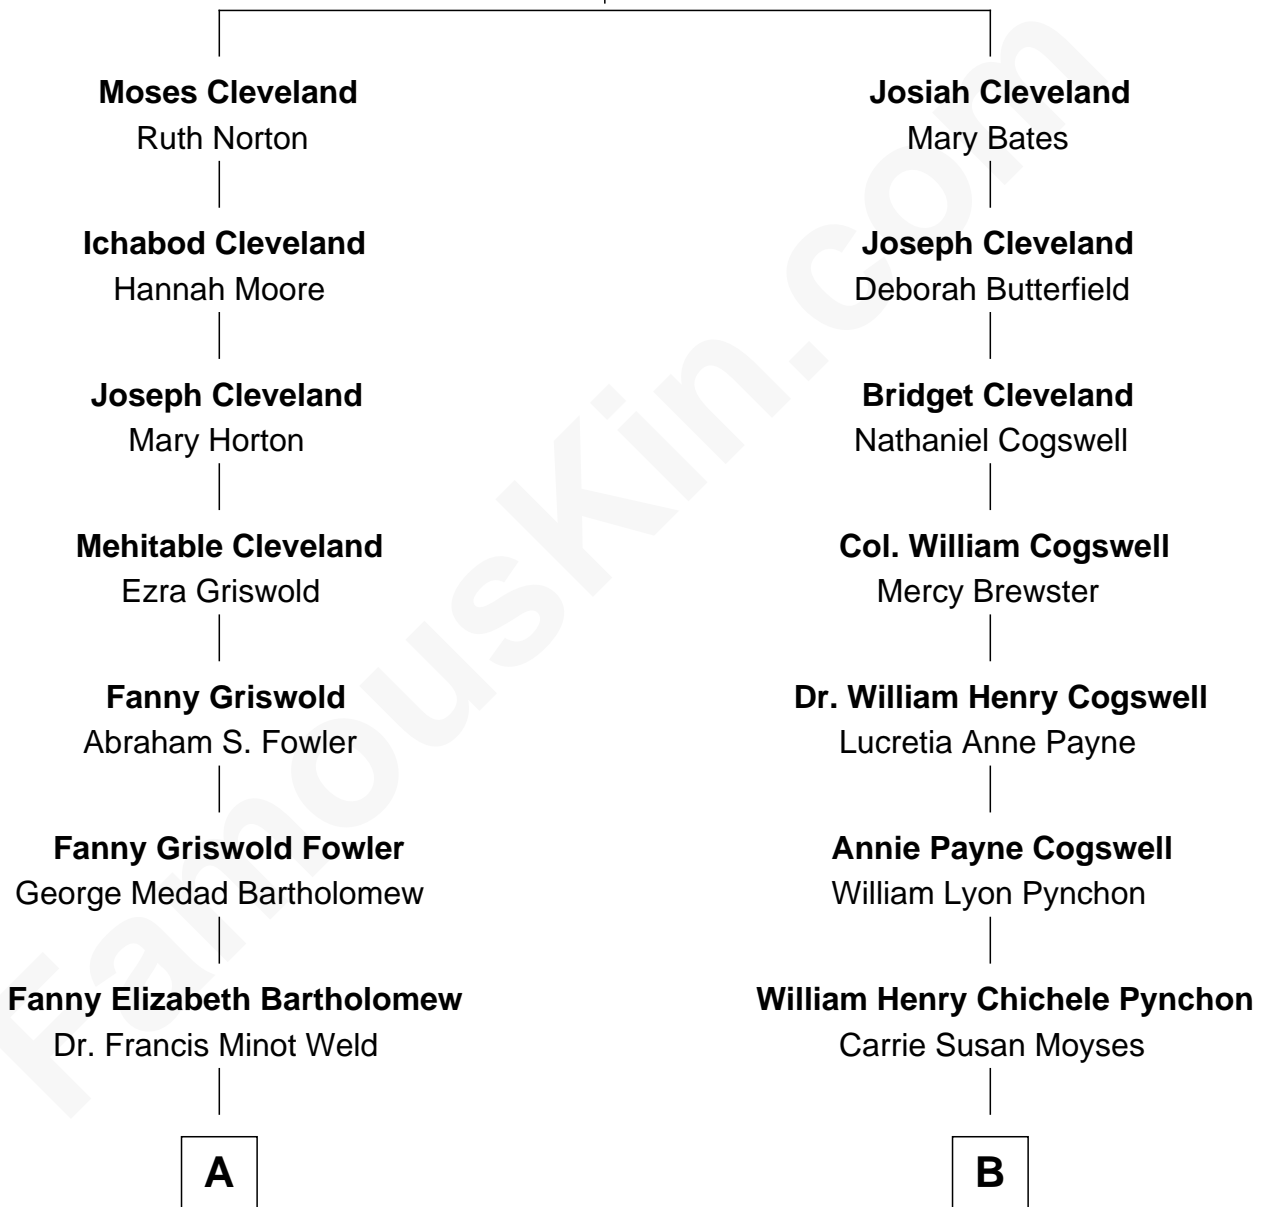

FamousKin.com Relationship Chart of

Bill Weld

68th Governor of Massachusetts

8th cousin 1 time removed of

Thomas Pynchon

American Novelist

Moses Cleveland

Ann Winn

A

Francis Minot Weld
Margaret Low White

David Weld
Mary Blake Nichols

Bill Weld
68th Governor of Massachusetts

B

Thomas Ruggles Pynchon
Catherine Frances Bennett

Thomas Pynchon
Novelist

FamousKin.com