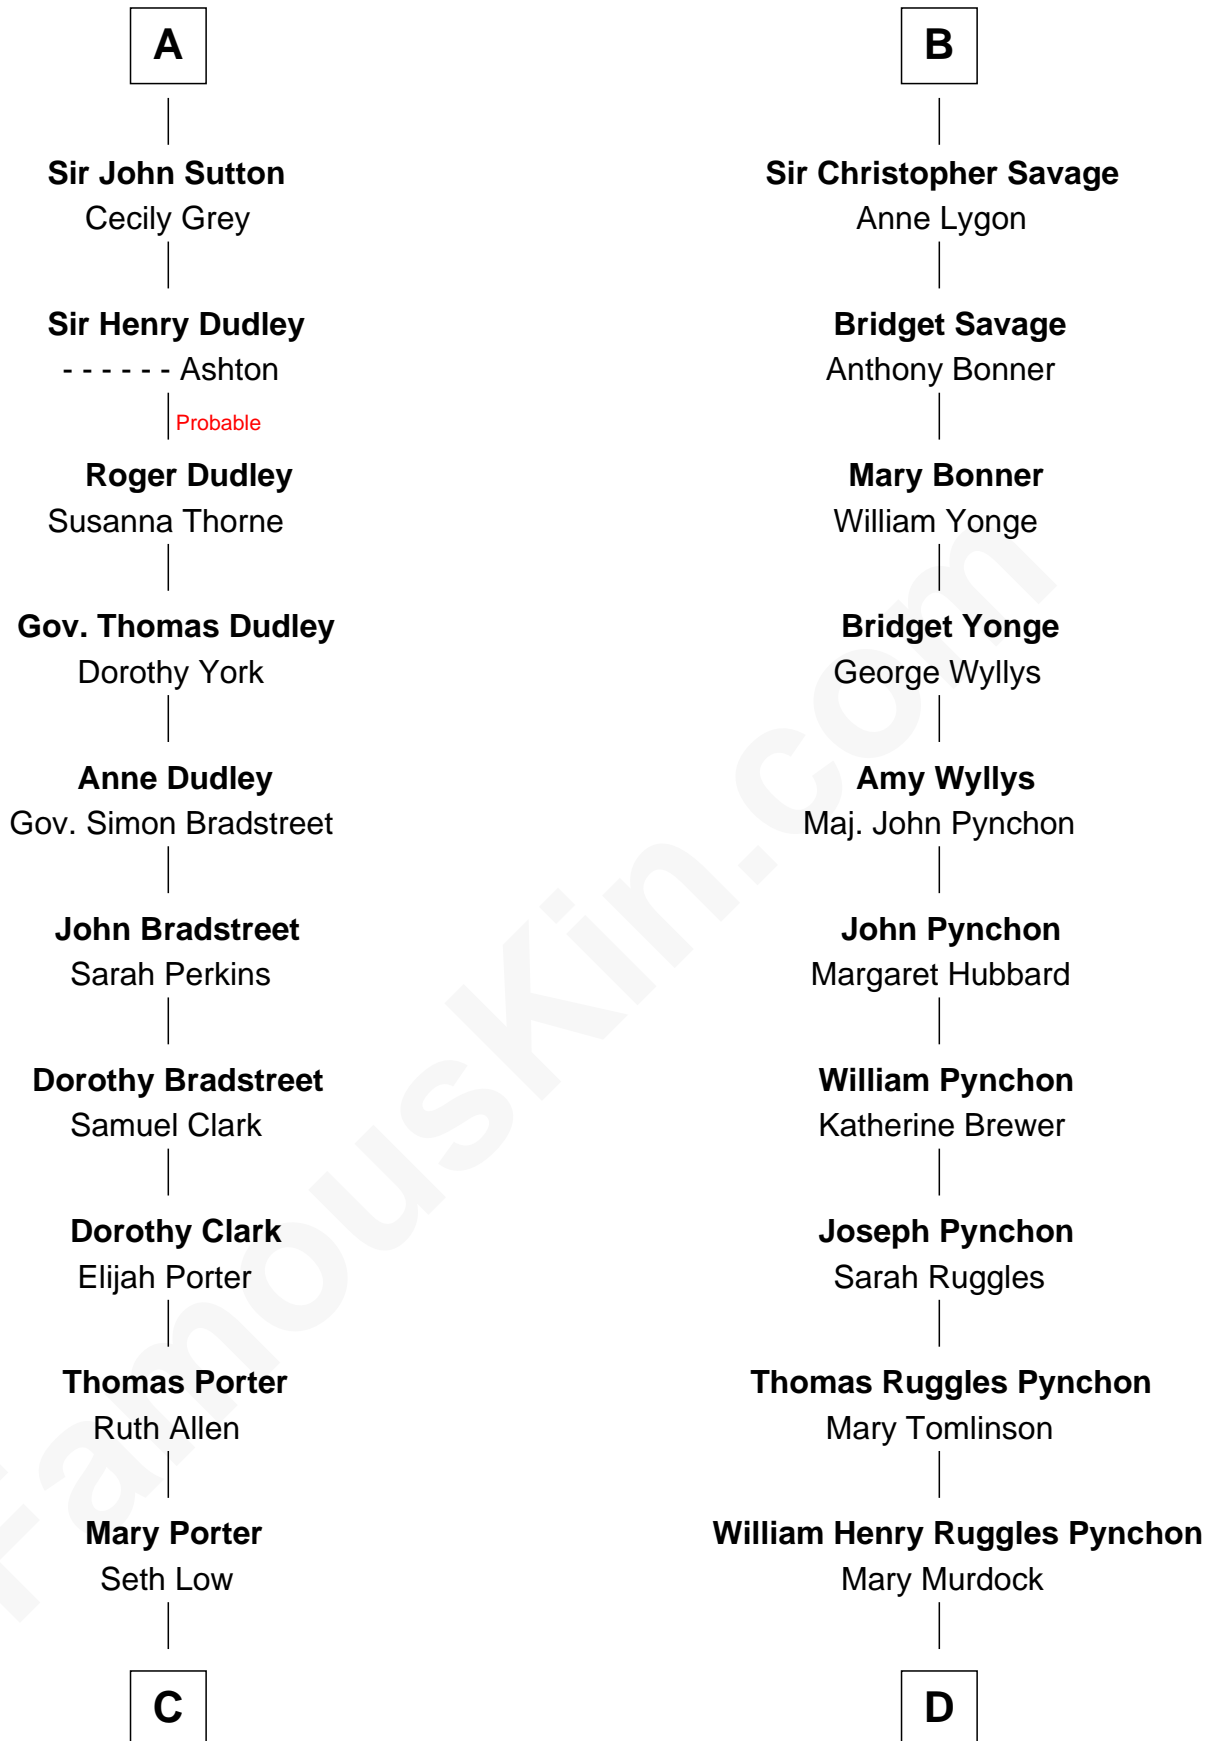

FamousKin.com

Relationship Chart of

Bill Weld

68th Governor of Massachusetts

20th cousin 1 time removed of

Thomas Pynchon
American Novelist

Edmund Plantagenet
Blanche of Artois

C

Harriet Low
John Babcock Hillard

Harriet Hillard
William Augustus White

Margaret Low White
Francis Minot Weld

David Weld
Mary Blake Nichols

Bill Weld
68th Governor of Massachusetts

D

William Lyon Pynchon
Annie Payne Cogswell