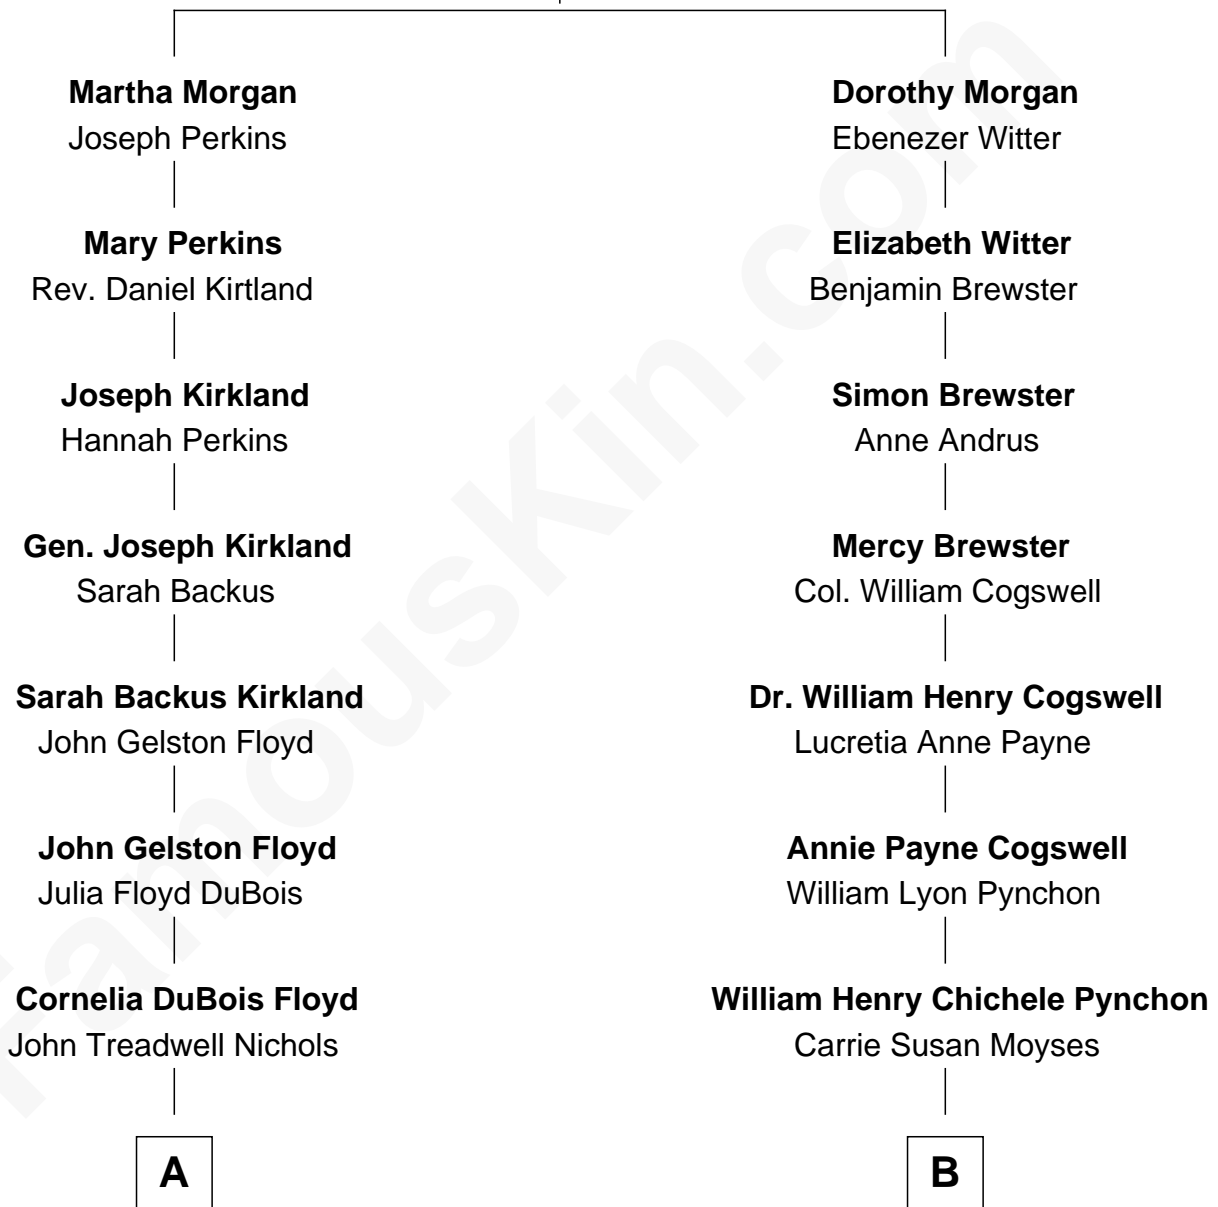

# FamousKin.com Relationship Chart of

**Bill Weld**

*68th Governor of Massachusetts*

8th cousin of

**Thomas Pynchon**

*American Novelist*

**Joseph Morgan**

Dorothy Parke

**A**

**Mary Blake Nichols**

David Weld

**Bill Weld**

*68th Governor of Massachusetts*

**B**

**Thomas Ruggles Pynchon**

Catherine Frances Bennett