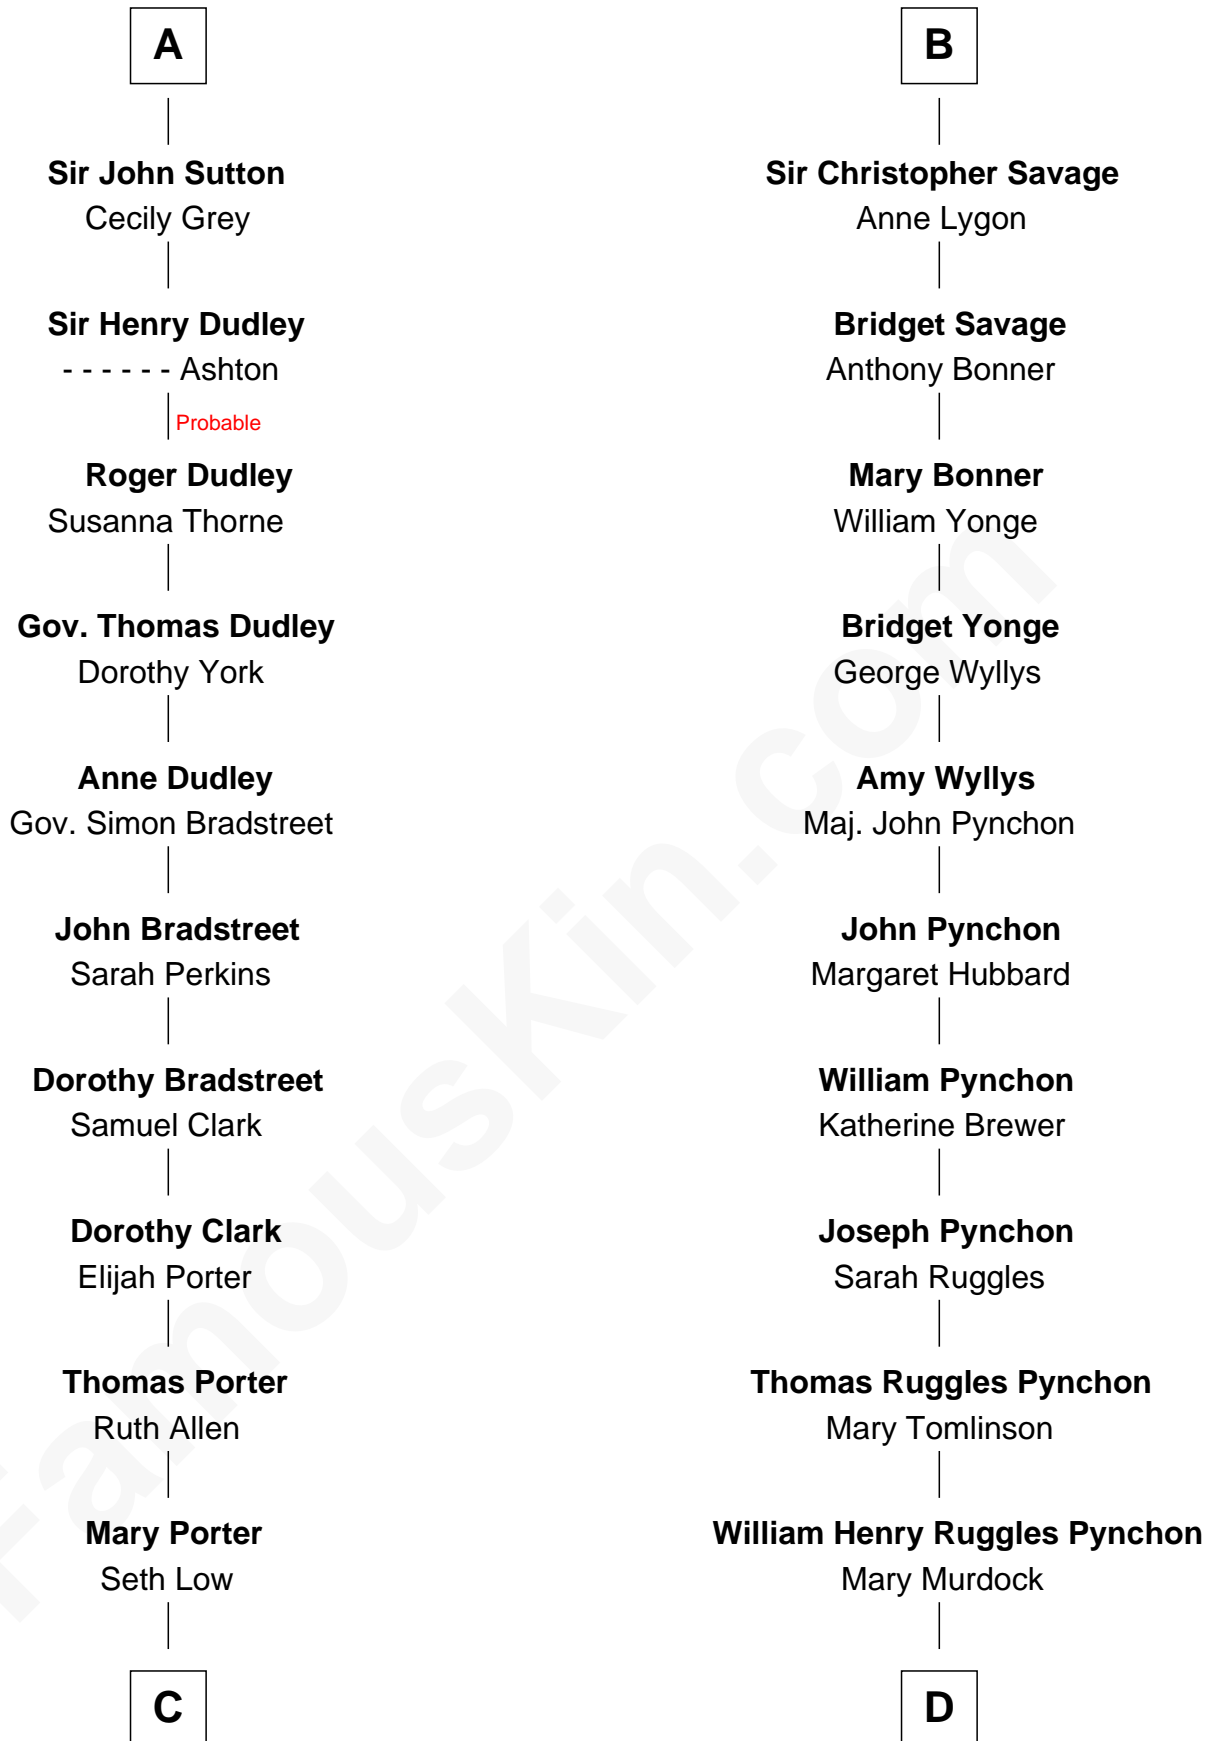

## Relationship Chart of

### Bill Weld

68th Governor of Massachusetts

20th cousin 1 time removed of

**Thomas Pynchon**  
American Novelist

**Sir Patrick de Chaworth**  
Isabella de Beauchamp

**C**

**Harriet Low**  
John Babcock Hillard

**Harriet Hillard**  
William Augustus White

**Margaret Low White**  
Francis Minot Weld

**David Weld**  
Mary Blake Nichols

**Bill Weld**  
*68th Governor of Massachusetts*

**D**

**William Lyon Pynchon**  
Annie Payne Cogswell