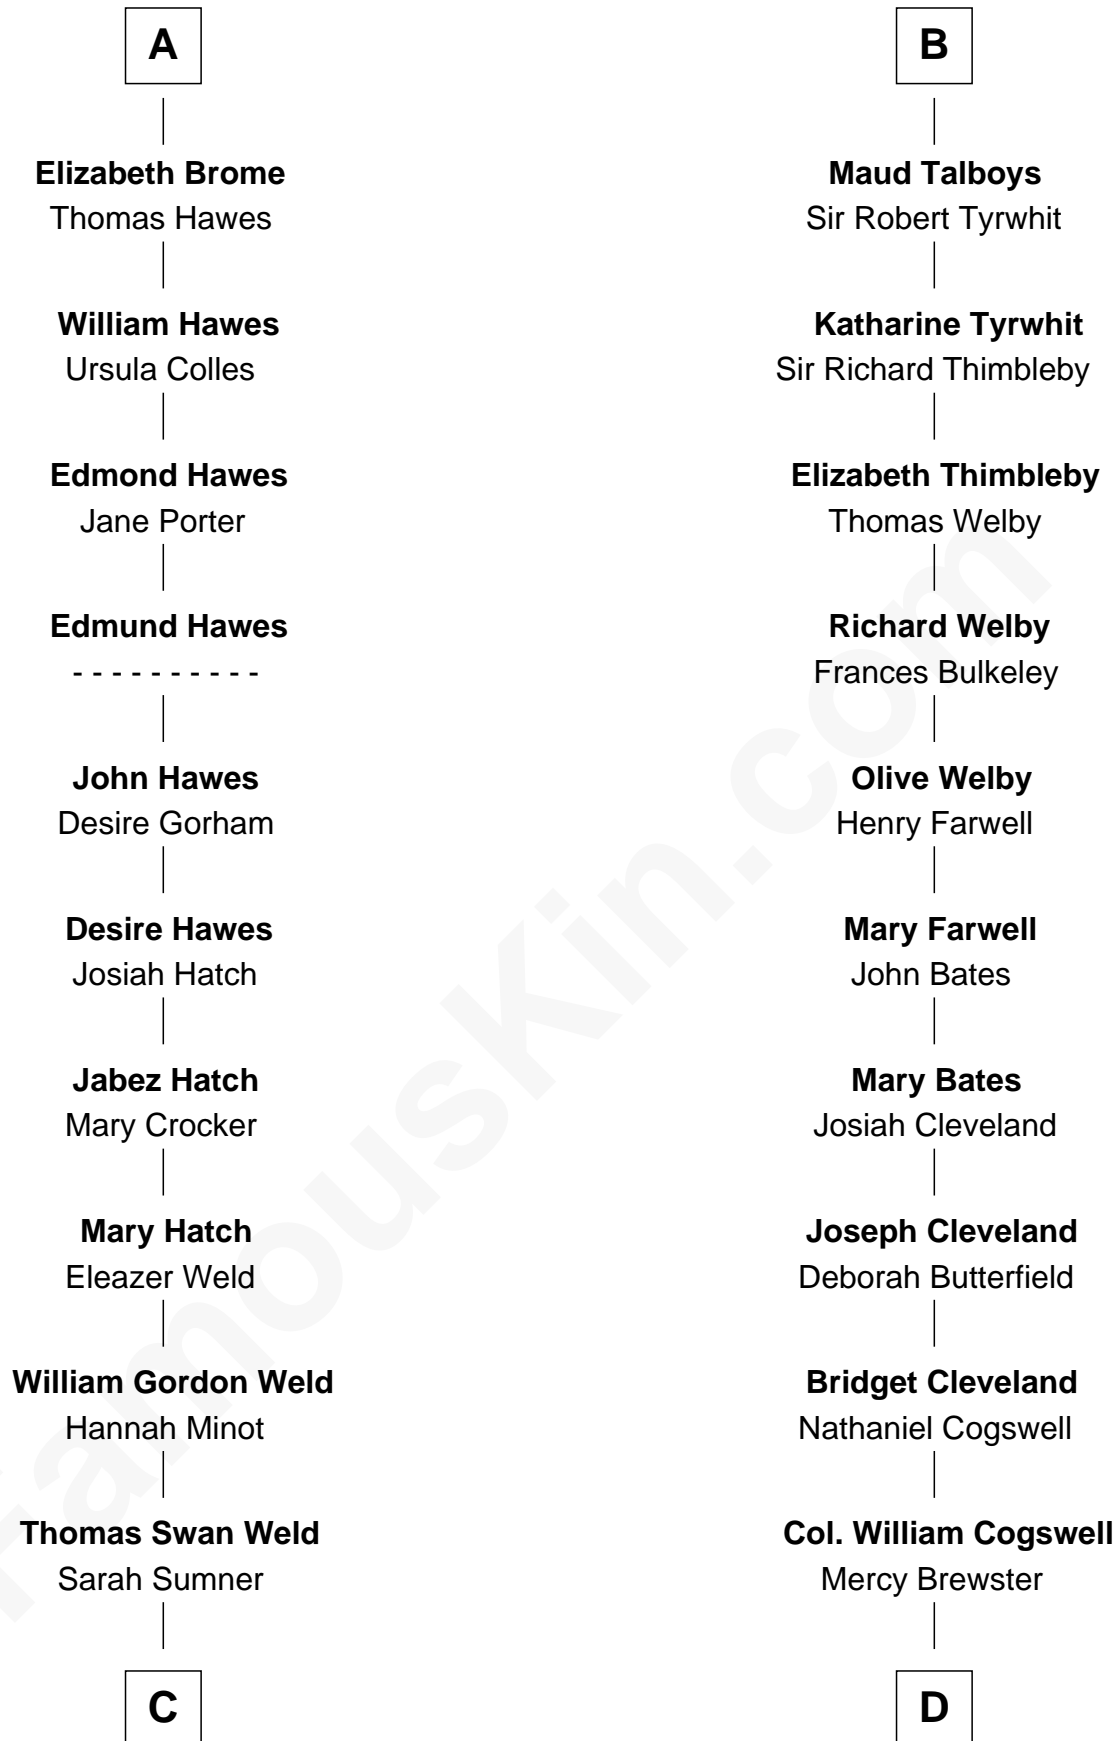

FamousKin.com Relationship Chart of

Bill Weld

68th Governor of Massachusetts

20th cousin 1 time removed of

Thomas Pynchon

American Novelist

Sir Robert de Ros

Isabel de Aubeney