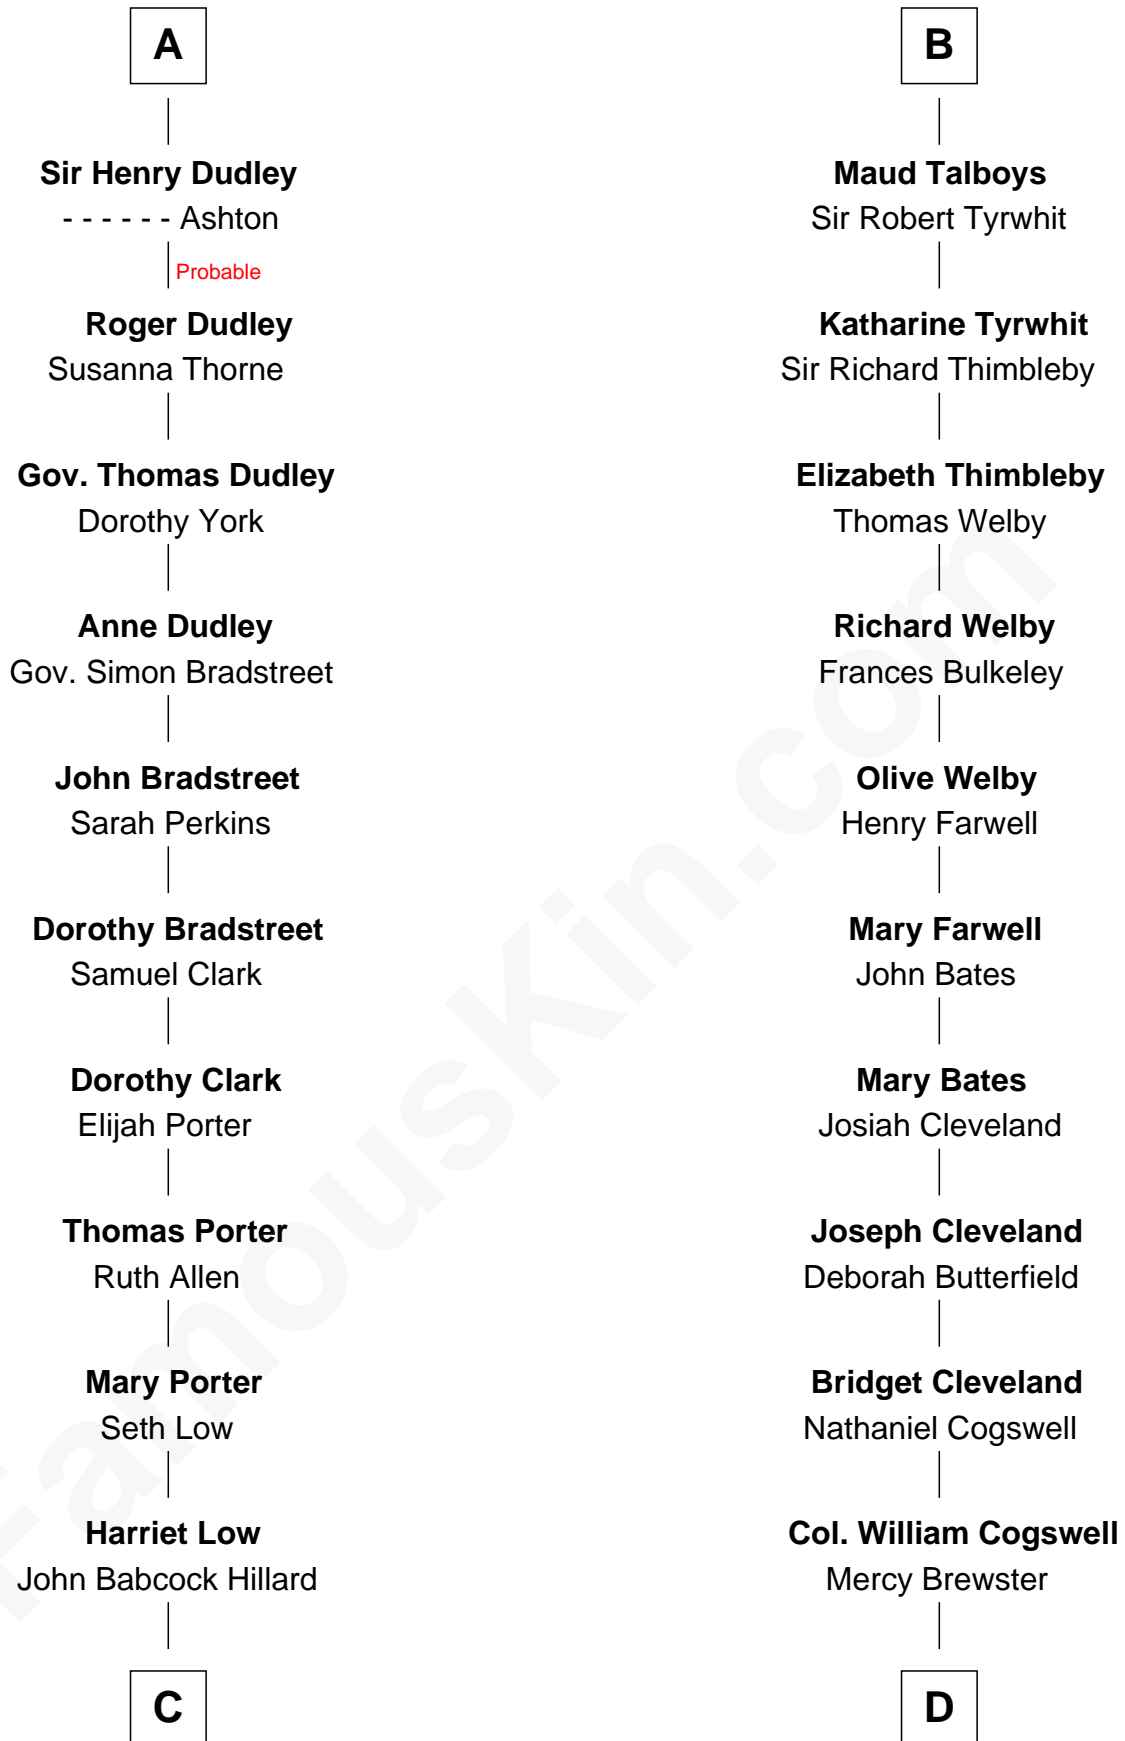

## Relationship Chart of

### Bill Weld

68th Governor of Massachusetts

20th cousin 1 time removed of

**Thomas Pynchon**  
American Novelist

**Sir Hugh I de Audley**  
Iseult de Mortimer

**C**

**Harriet Hillard**  
William Augustus White

**Margaret Low White**  
Francis Minot Weld

**David Weld**  
Mary Blake Nichols

**Bill Weld**  
*68th Governor of Massachusetts*

**D**

**Dr. William Henry Cogswell**  
Lucretia Anne Payne

**Annie Payne Cogswell**  
William Lyon Pynchon