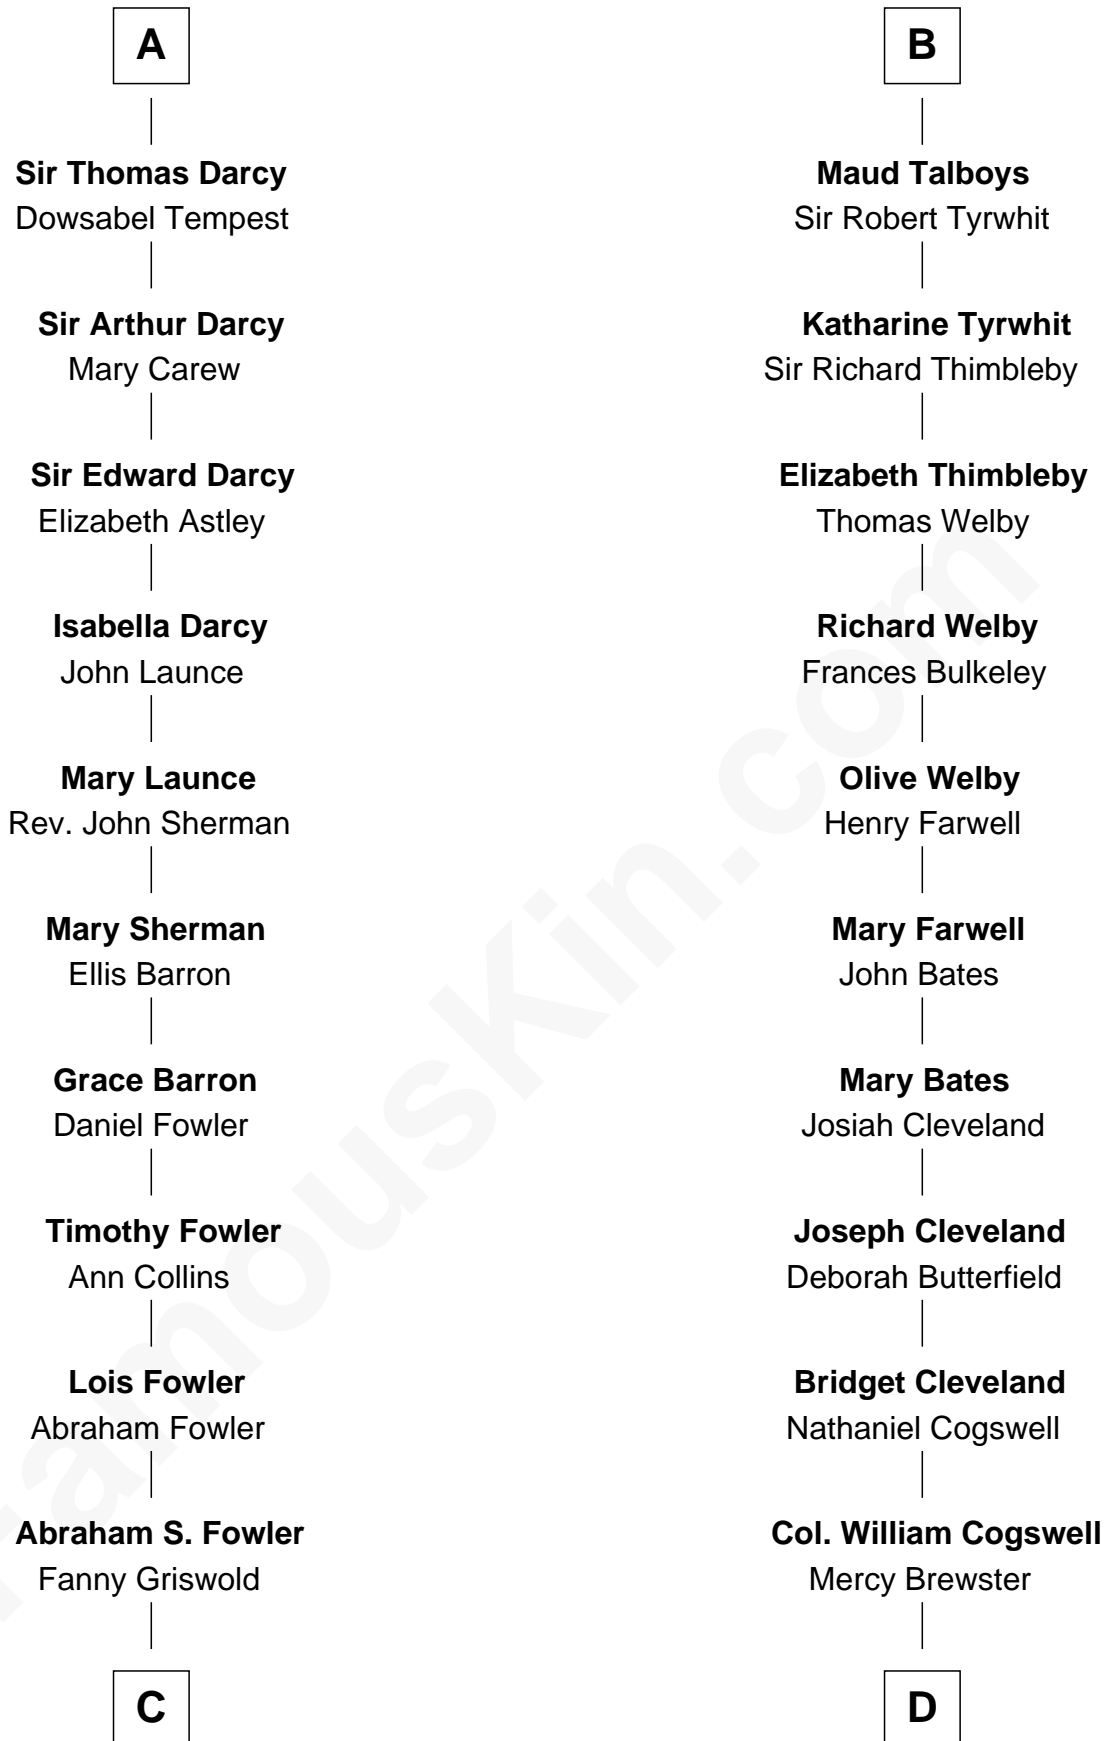

FamousKin.com Relationship Chart of

Bill Weld

68th Governor of Massachusetts

21st cousin of

Thomas Pynchon

American Novelist

John de Vaux

C

Fanny Griswold Fowler
George Medad Bartholomew

Fanny Elizabeth Bartholomew
Dr. Francis Minot Weld

Francis Minot Weld
Margaret Low White

David Weld
Mary Blake Nichols

Bill Weld
68th Governor of Massachusetts

D

Dr. William Henry Cogswell
Lucretia Anne Payne

Annie Payne Cogswell
William Lyon Pynchon

William Henry Chichele Pynchon
Carrie Susan Moyses

Thomas Ruggles Pynchon
Catherine Frances Bennett

Thomas Pynchon
Novelist