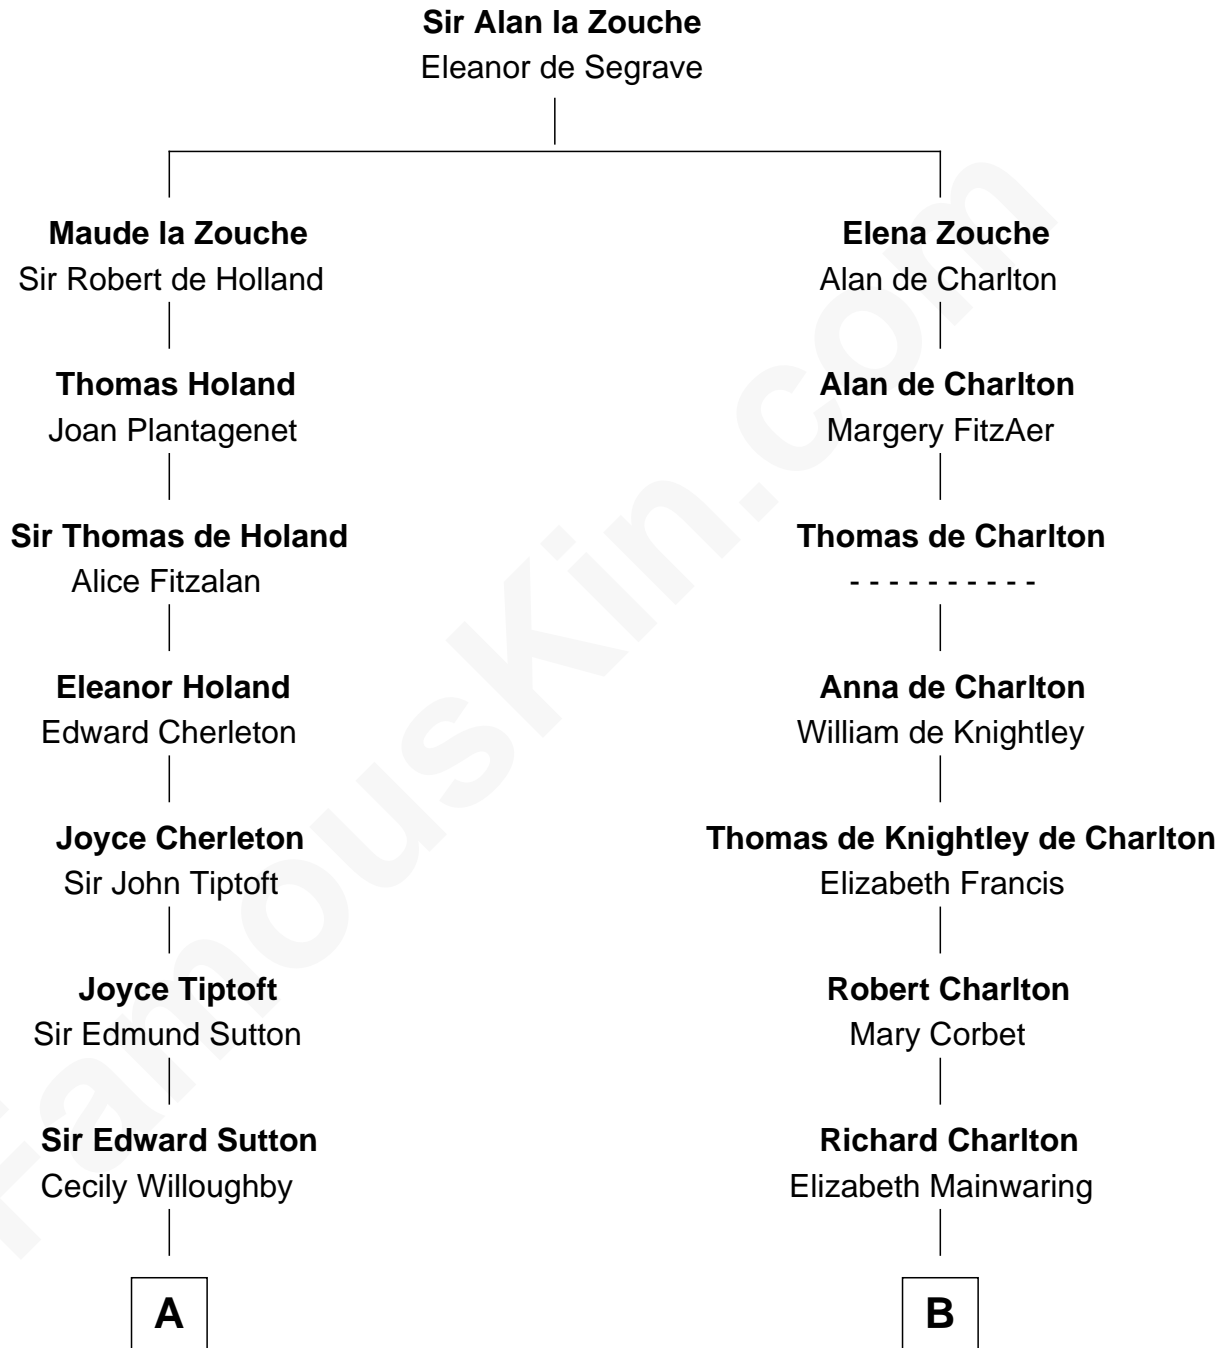

FamousKin.com Relationship Chart of

Bill Weld

68th Governor of Massachusetts

20th cousin 1 time removed of

Thomas Pynchon

American Novelist

C

Harriet Low
John Babcock Hillard

Harriet Hillard
William Augustus White

Margaret Low White
Francis Minot Weld

David Weld
Mary Blake Nichols

Bill Weld
68th Governor of Massachusetts

D

William Lyon Pynchon
Annie Payne Cogswell

William Henry Chichele Pynchon
Carrie Susan Moyses