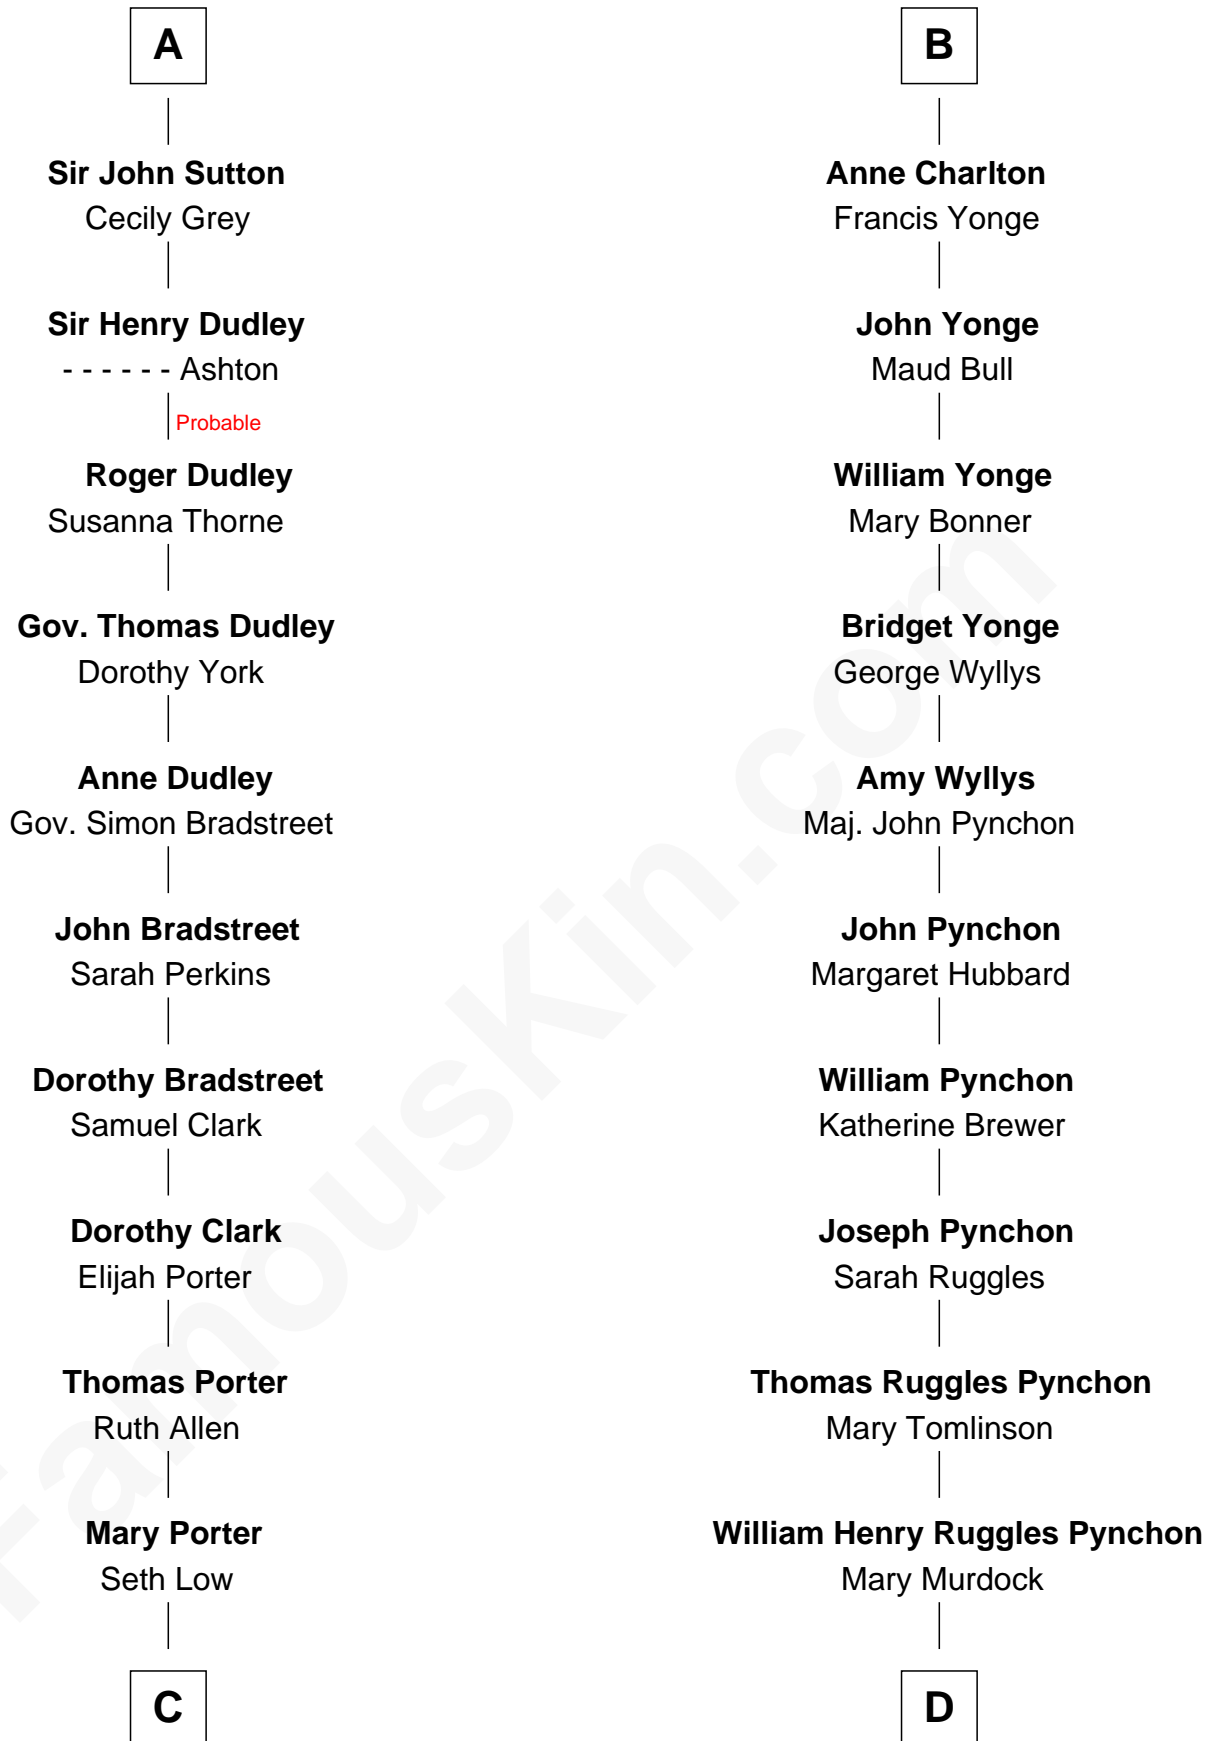

FamousKin.com Relationship Chart of

Bill Weld

68th Governor of Massachusetts

20th cousin 1 time removed of

Thomas Pynchon

American Novelist

C

Harriet Low
John Babcock Hillard

Harriet Hillard
William Augustus White

Margaret Low White
Francis Minot Weld

David Weld
Mary Blake Nichols

Bill Weld
68th Governor of Massachusetts

D

William Lyon Pynchon
Annie Payne Cogswell

William Henry Chichele Pynchon
Carrie Susan Moyses