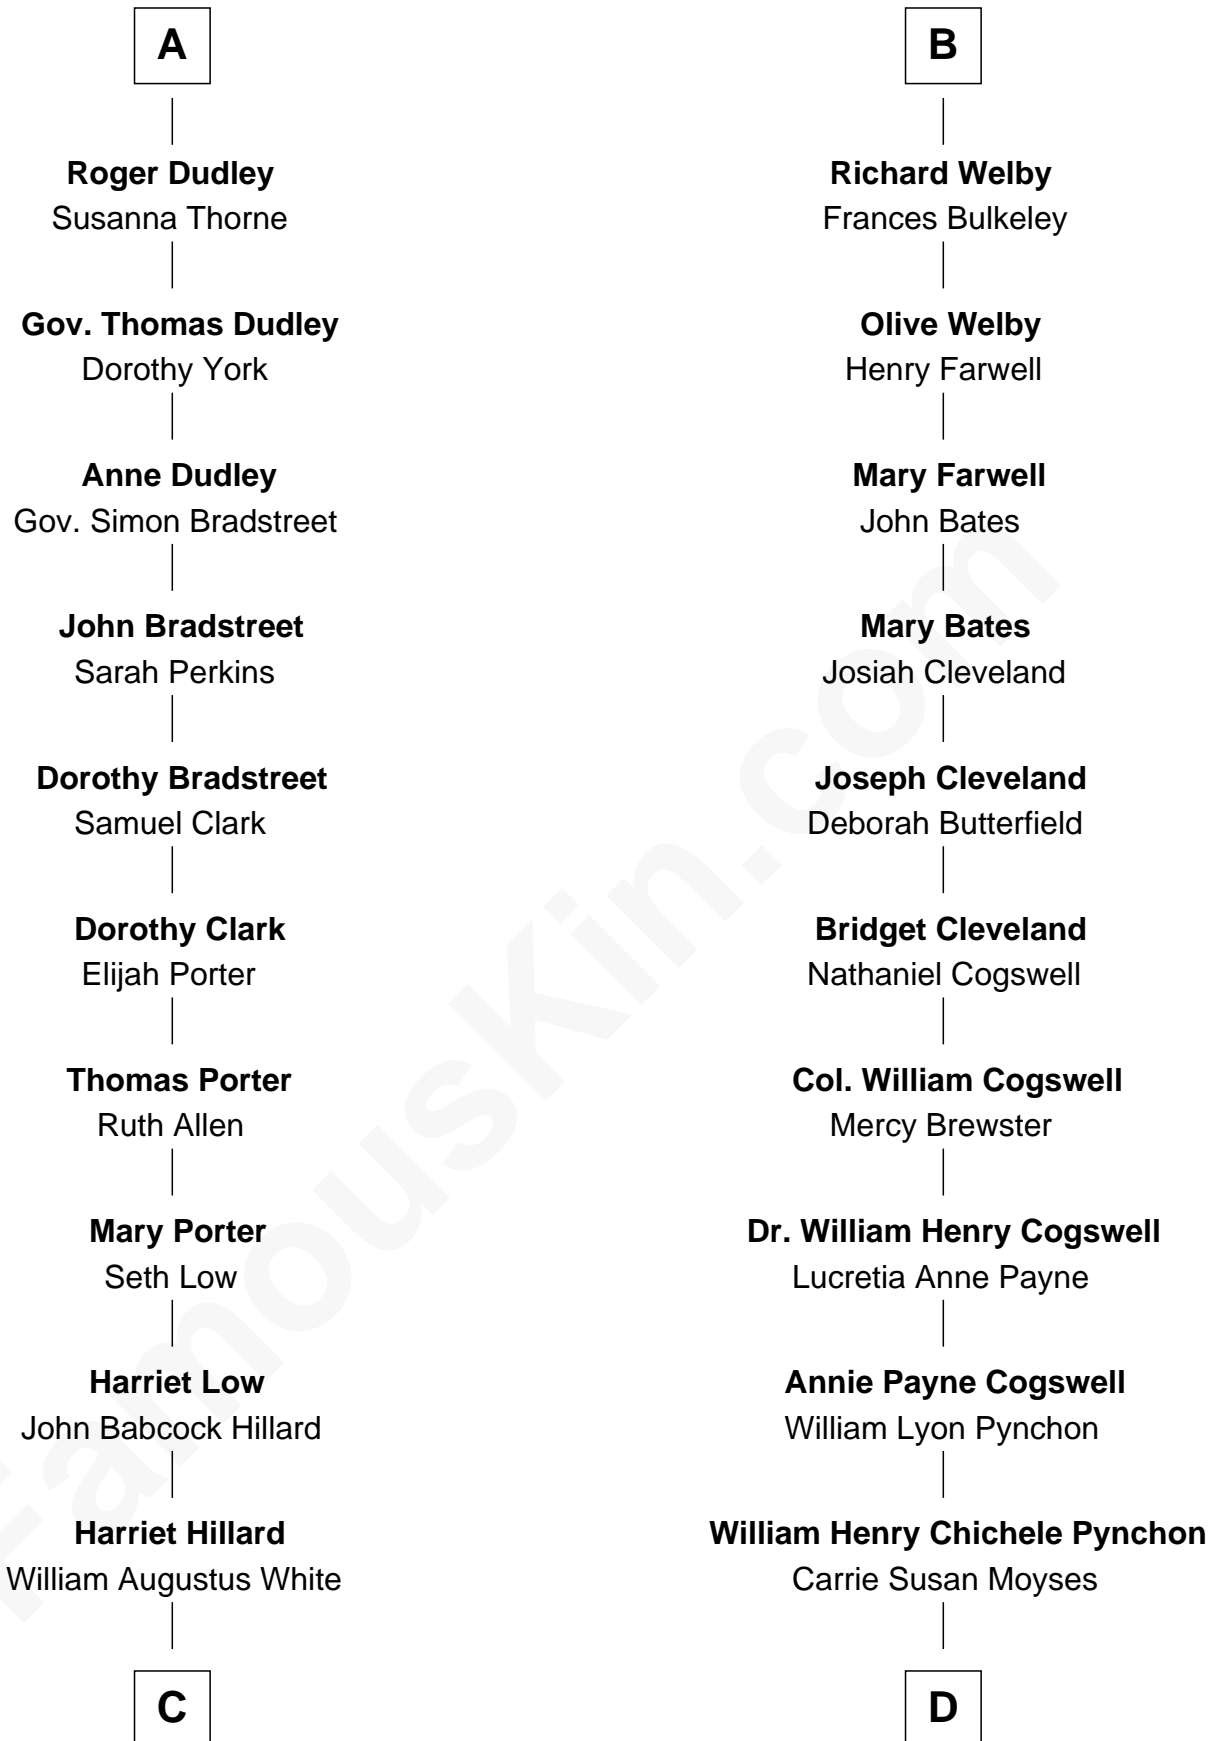

FamousKin.com

Relationship Chart of

Bill Weld

68th Governor of Massachusetts

18th cousin 1 time removed of

Thomas Pynchon
American Novelist

Sir Philip le Despencer
Elizabeth - - - - -

Alice le Despenser
Sir John Sutton

A

Sir Philip le Despencer
Elizabeth de Tibetot

Margery Despencer
Sir Roger Wentworth

Agnes Wentworth
Sir Robert Constable

Anne Constable
William Tyrwhit

Sir Robert Tyrwhit
Maud Talboys

Katharine Tyrwhit
Sir Richard Thimbleby

Elizabeth Thimbleby
Thomas Welby

B

C

Margaret Low White
Francis Minot Weld

David Weld
Mary Blake Nichols

Bill Weld
68th Governor of Massachusetts

D

Thomas Ruggles Pynchon
Catherine Frances Bennett