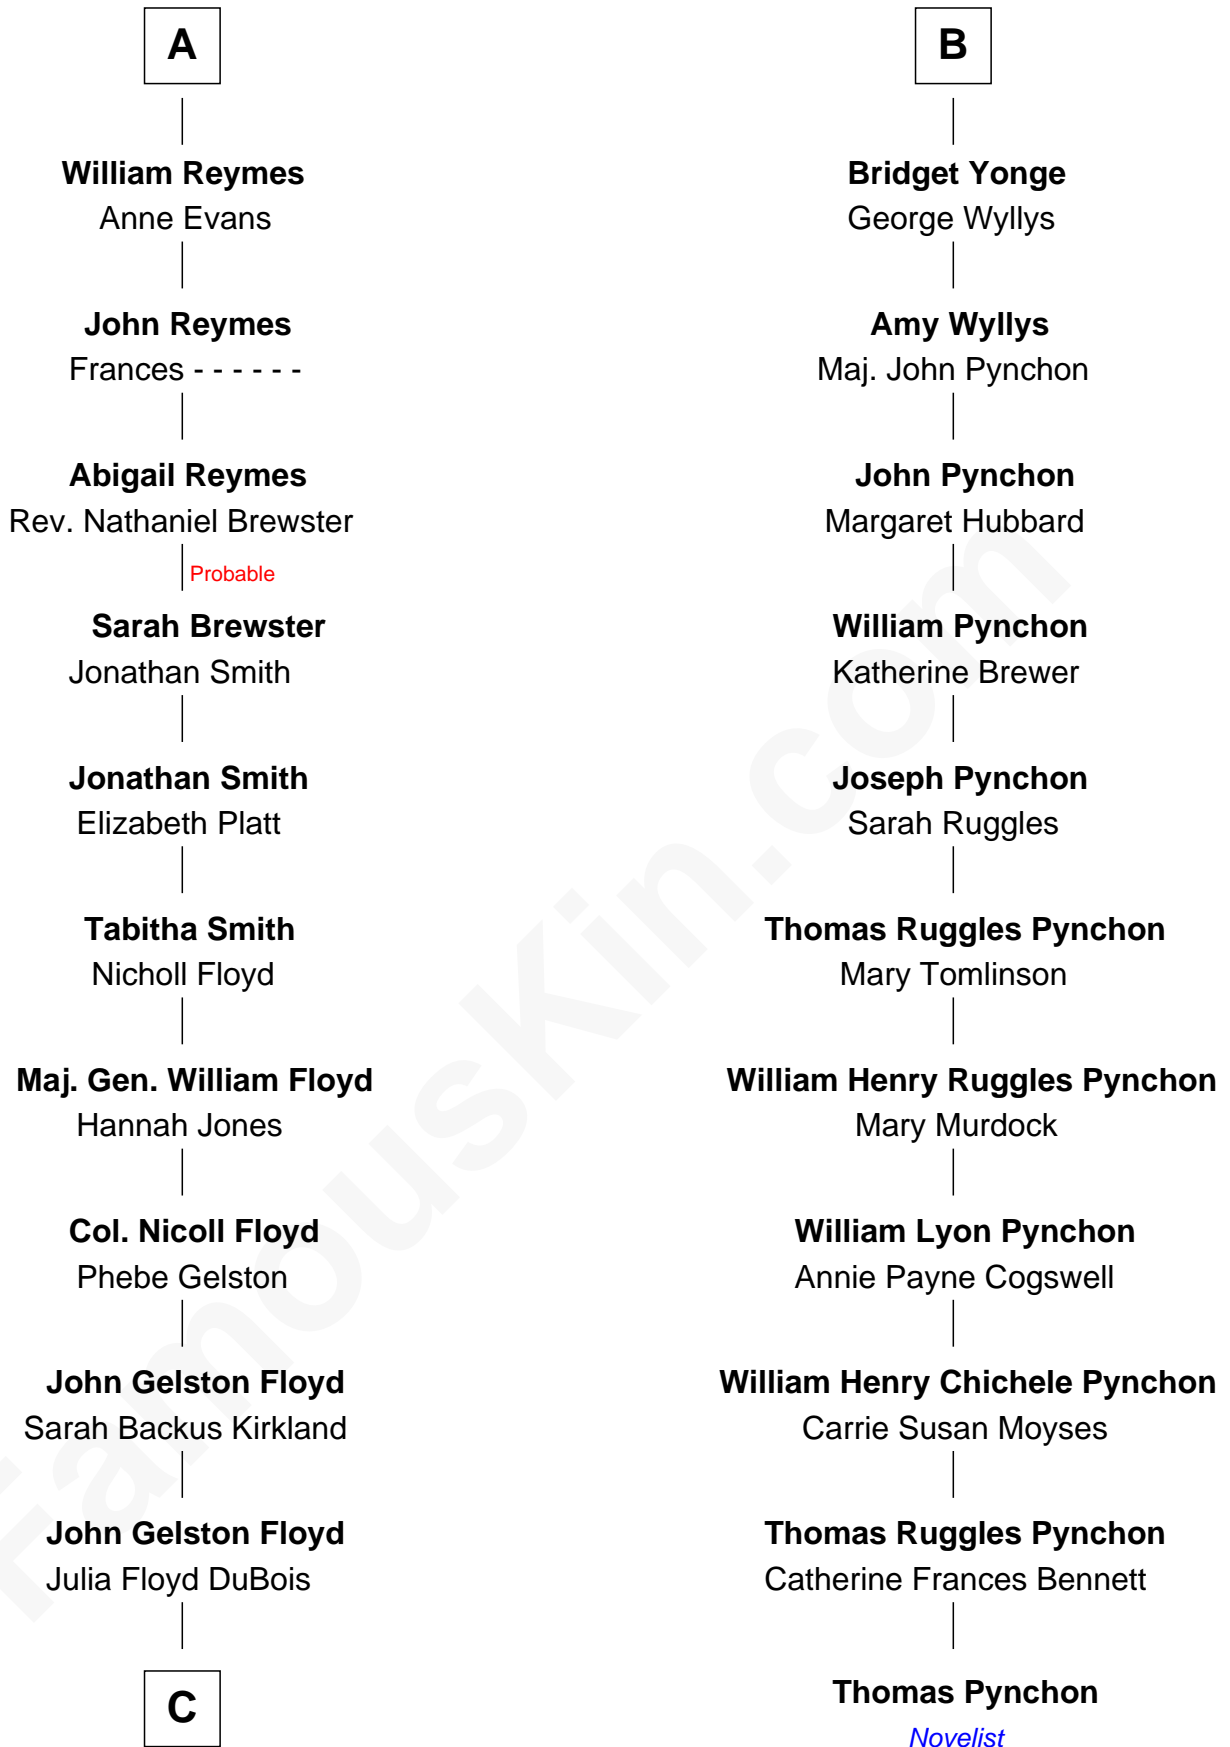

FamousKin.com

Relationship Chart of

Bill Weld

68th Governor of Massachusetts
17th cousin 2 times removed of

Thomas Pynchon
American Novelist

Sir Richard Fitzalan
Elizabeth de Bohun

Joan Fitzalan
Sir William Beauchamp

Elizabeth Fitzalan
Sir Robert Goushill

Joan Beauchamp
James Butler

Joan Goushill
Sir Thomas Stanley

Sir Thomas Butler
Anne Hankeford

Katherine Stanley
Sir John Savage

Margaret Butler
Sir William Boleyn

Sir Christopher Savage
Anne Stanley

Sir Edward Boleyn
Anne Tempest

Sir Christopher Savage
Anne Lygon

Elizabeth Boleyn
Thomas Payne

Bridget Savage
Anthony Bonner

Mary Payne
William Reymes

Mary Bonner
William Yonge

A

B