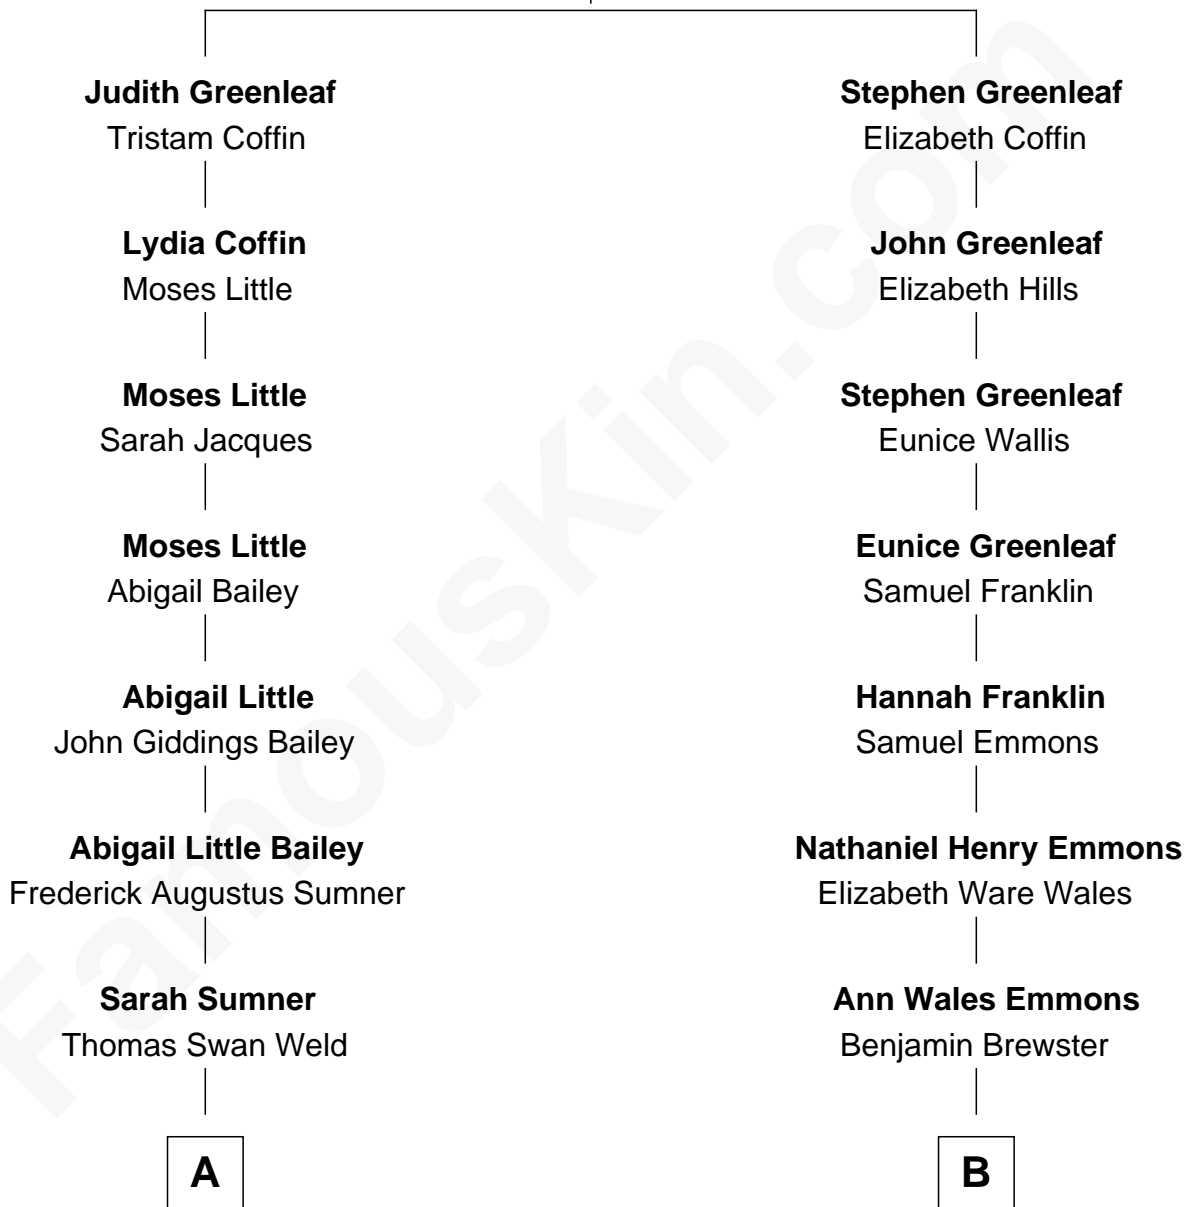

FamousKin.com Relationship Chart of

Bill Weld

68th Governor of Massachusetts

10th cousin of

Paget Brewster

TV Actress

Edmund Greenleaf

Sarah Moore