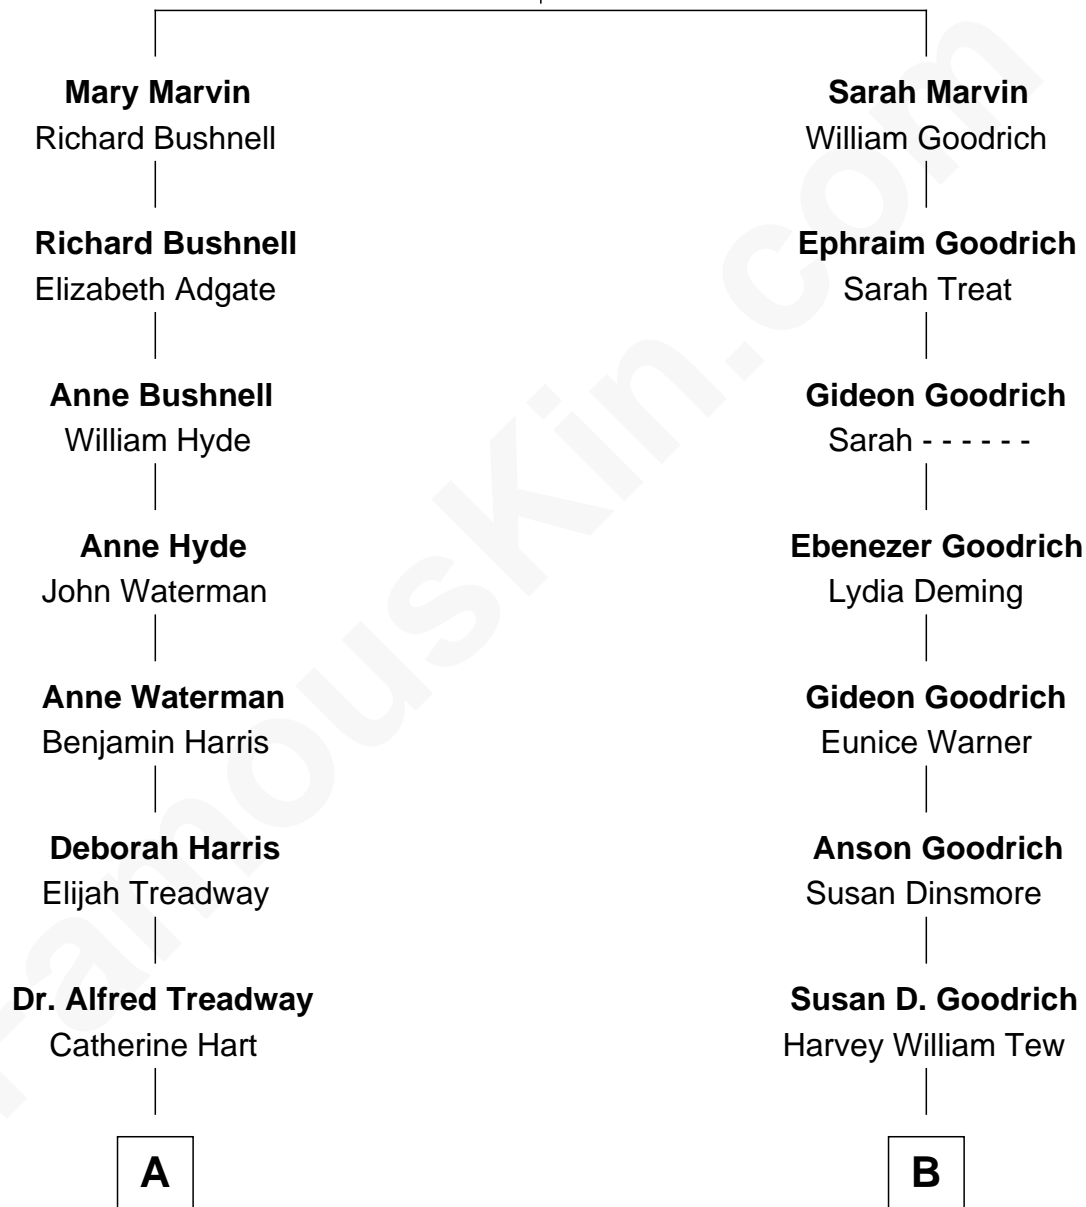

FamousKin.com Relationship Chart of

Bill Weld

68th Governor of Massachusetts

10th cousin 1 time removed of

Paget Brewster

TV Actress

Matthew Marvin

Elizabeth - - - - -

A

Elizabeth Hart Treadway

Alexander Moss White

William Augustus White

Harriet Hillard

Margaret Low White

Francis Minot Weld

David Weld