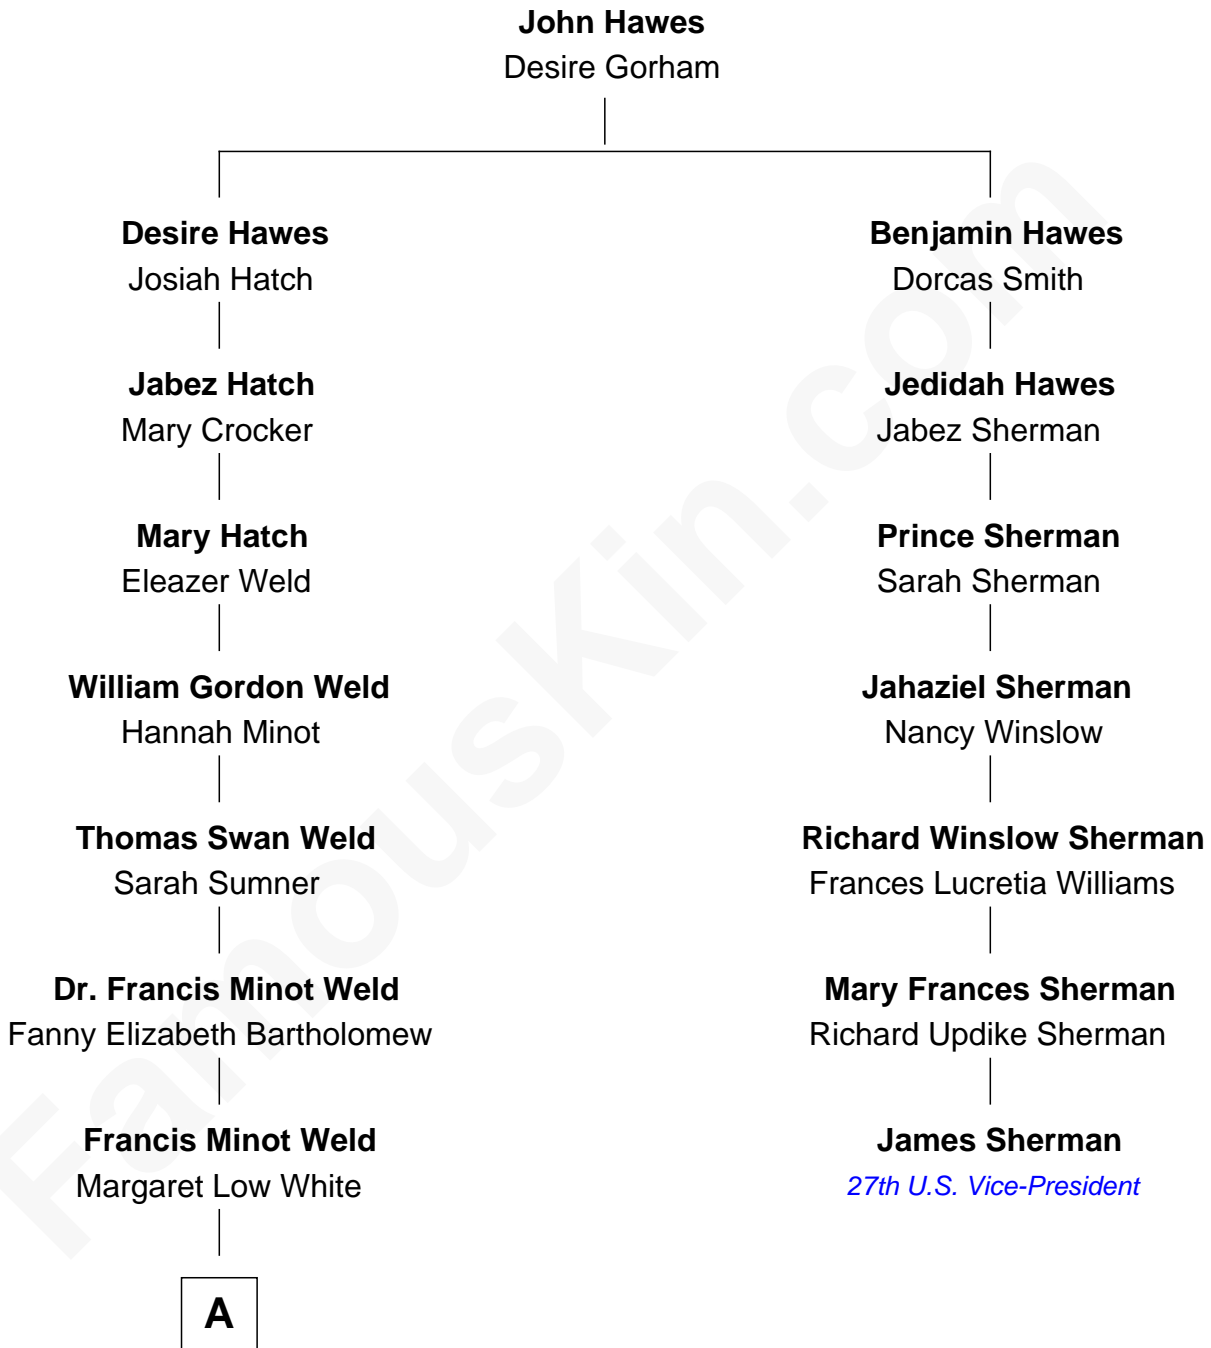

FamousKin.com Relationship Chart of

Bill Weld

68th Governor of Massachusetts

6th cousin 2 times removed of

James Sherman

27th U.S. Vice-President

A

David Weld

Mary Blake Nichols

Bill Weld

68th Governor of Massachusetts

FamousKin.com