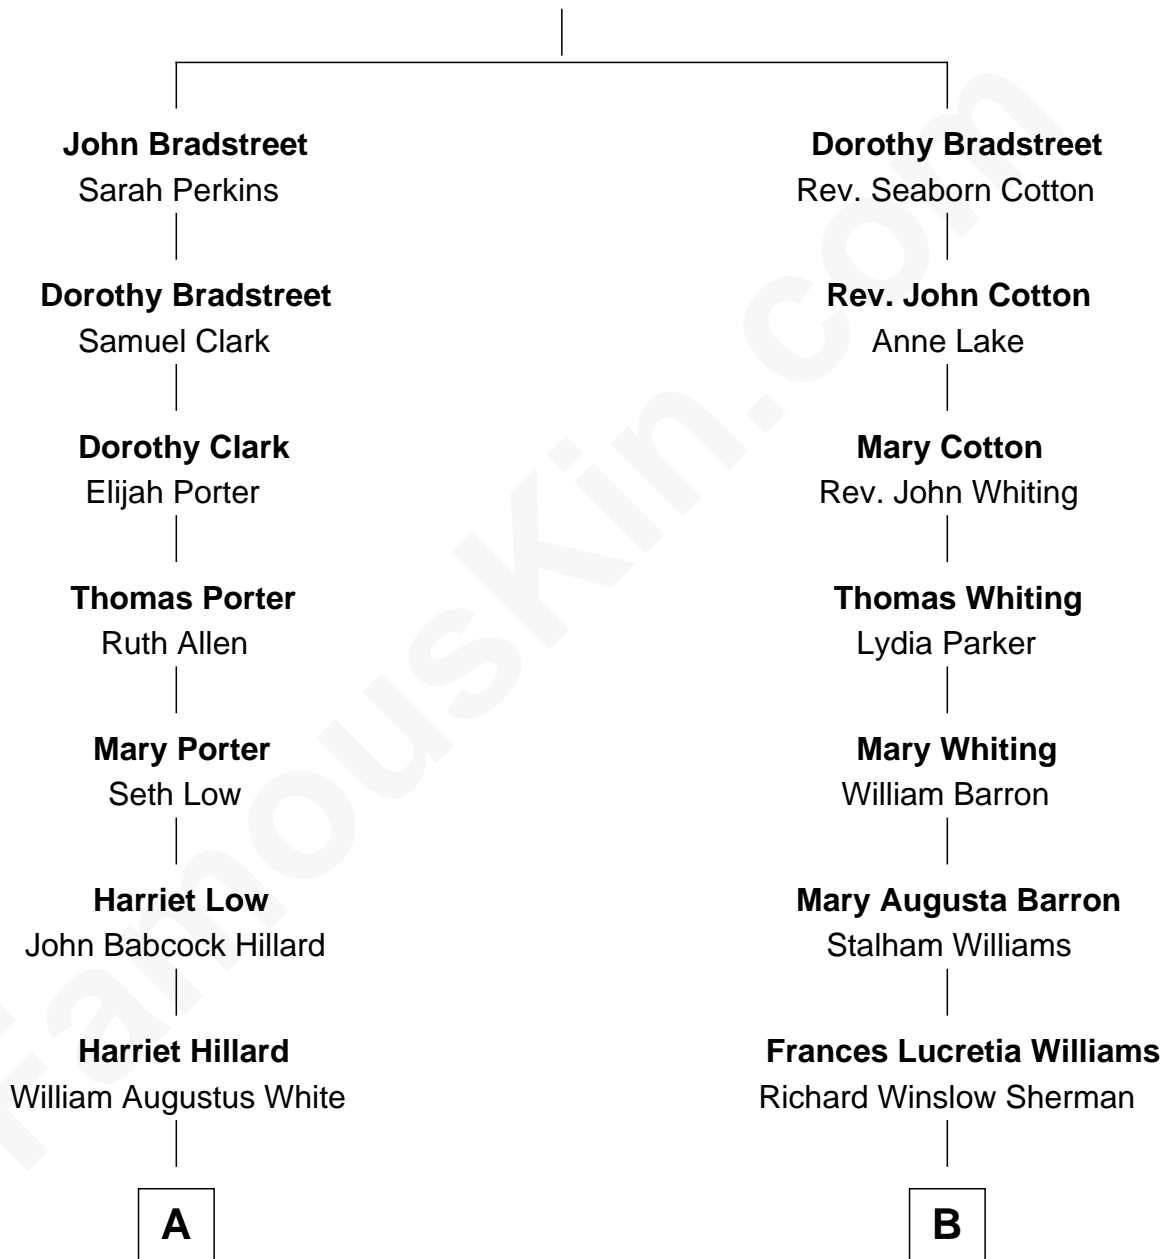

FamousKin.com Relationship Chart of

Bill Weld

68th Governor of Massachusetts

8th cousin 1 time removed of

James Sherman

27th U.S. Vice-President

Gov. Simon Bradstreet

Anne Dudley

FamousKin.com