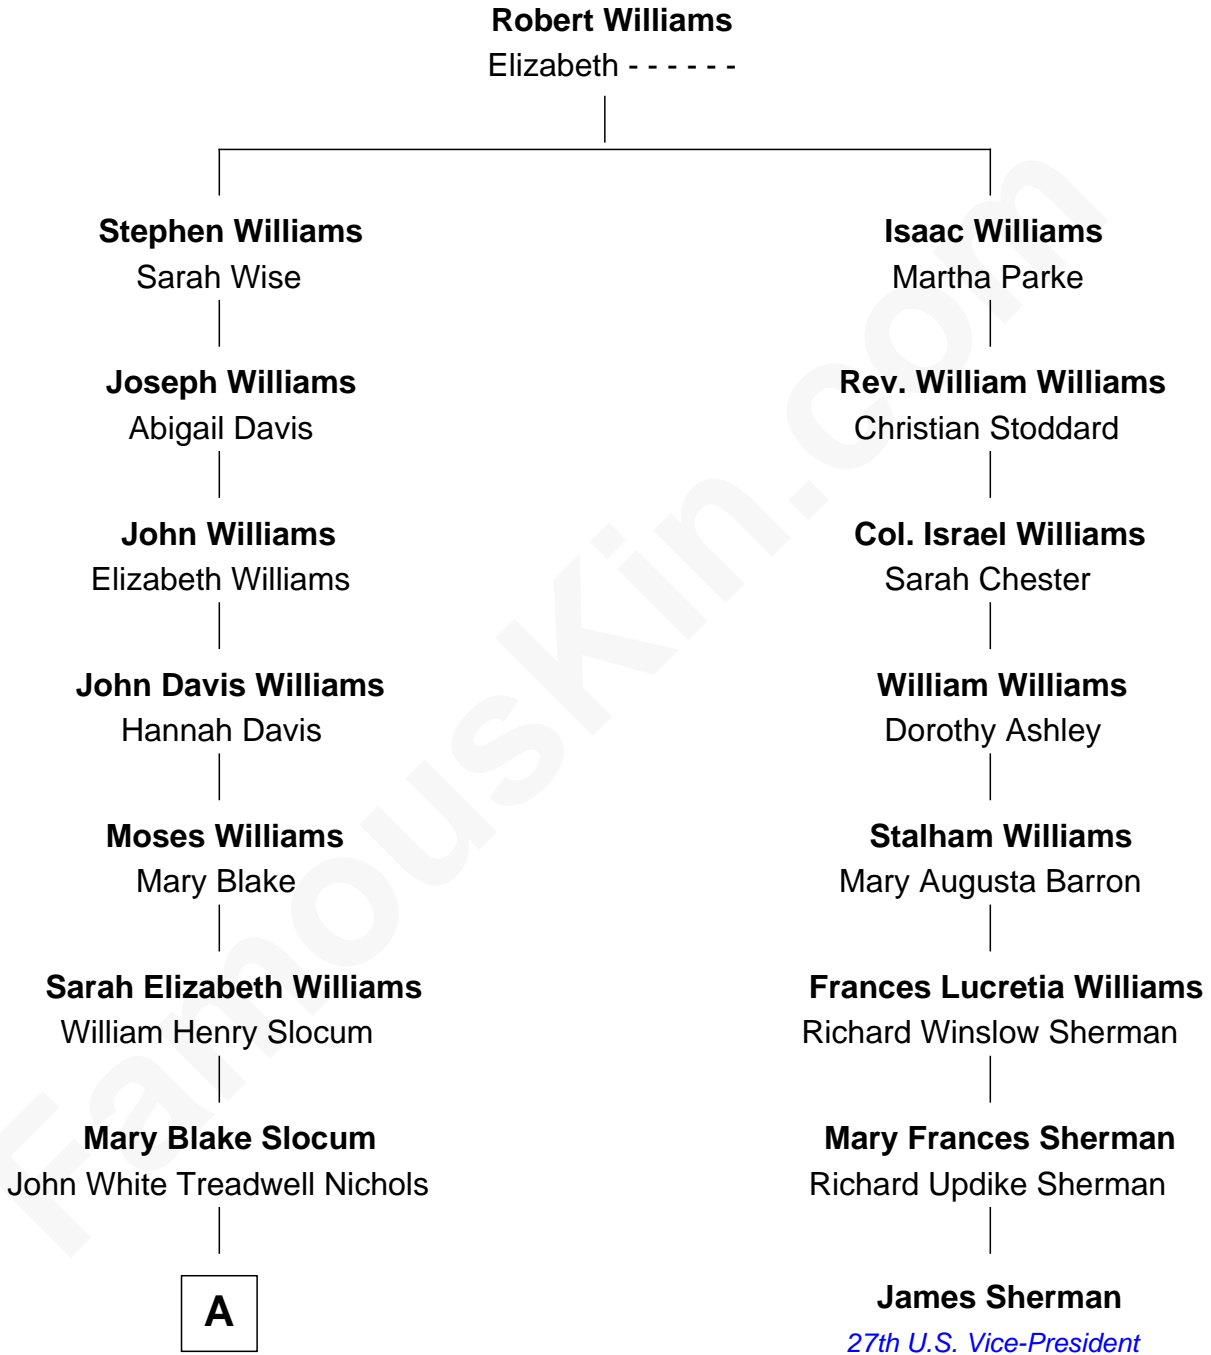

FamousKin.com

Relationship Chart of

Bill Weld

68th Governor of Massachusetts

7th cousin 2 times removed of

James Sherman

27th U.S. Vice-President

A

—
John Treadwell Nichols

Cornelia DuBois Floyd

—
Mary Blake Nichols

David Weld

—
Bill Weld

68th Governor of Massachusetts

FamousKin.com