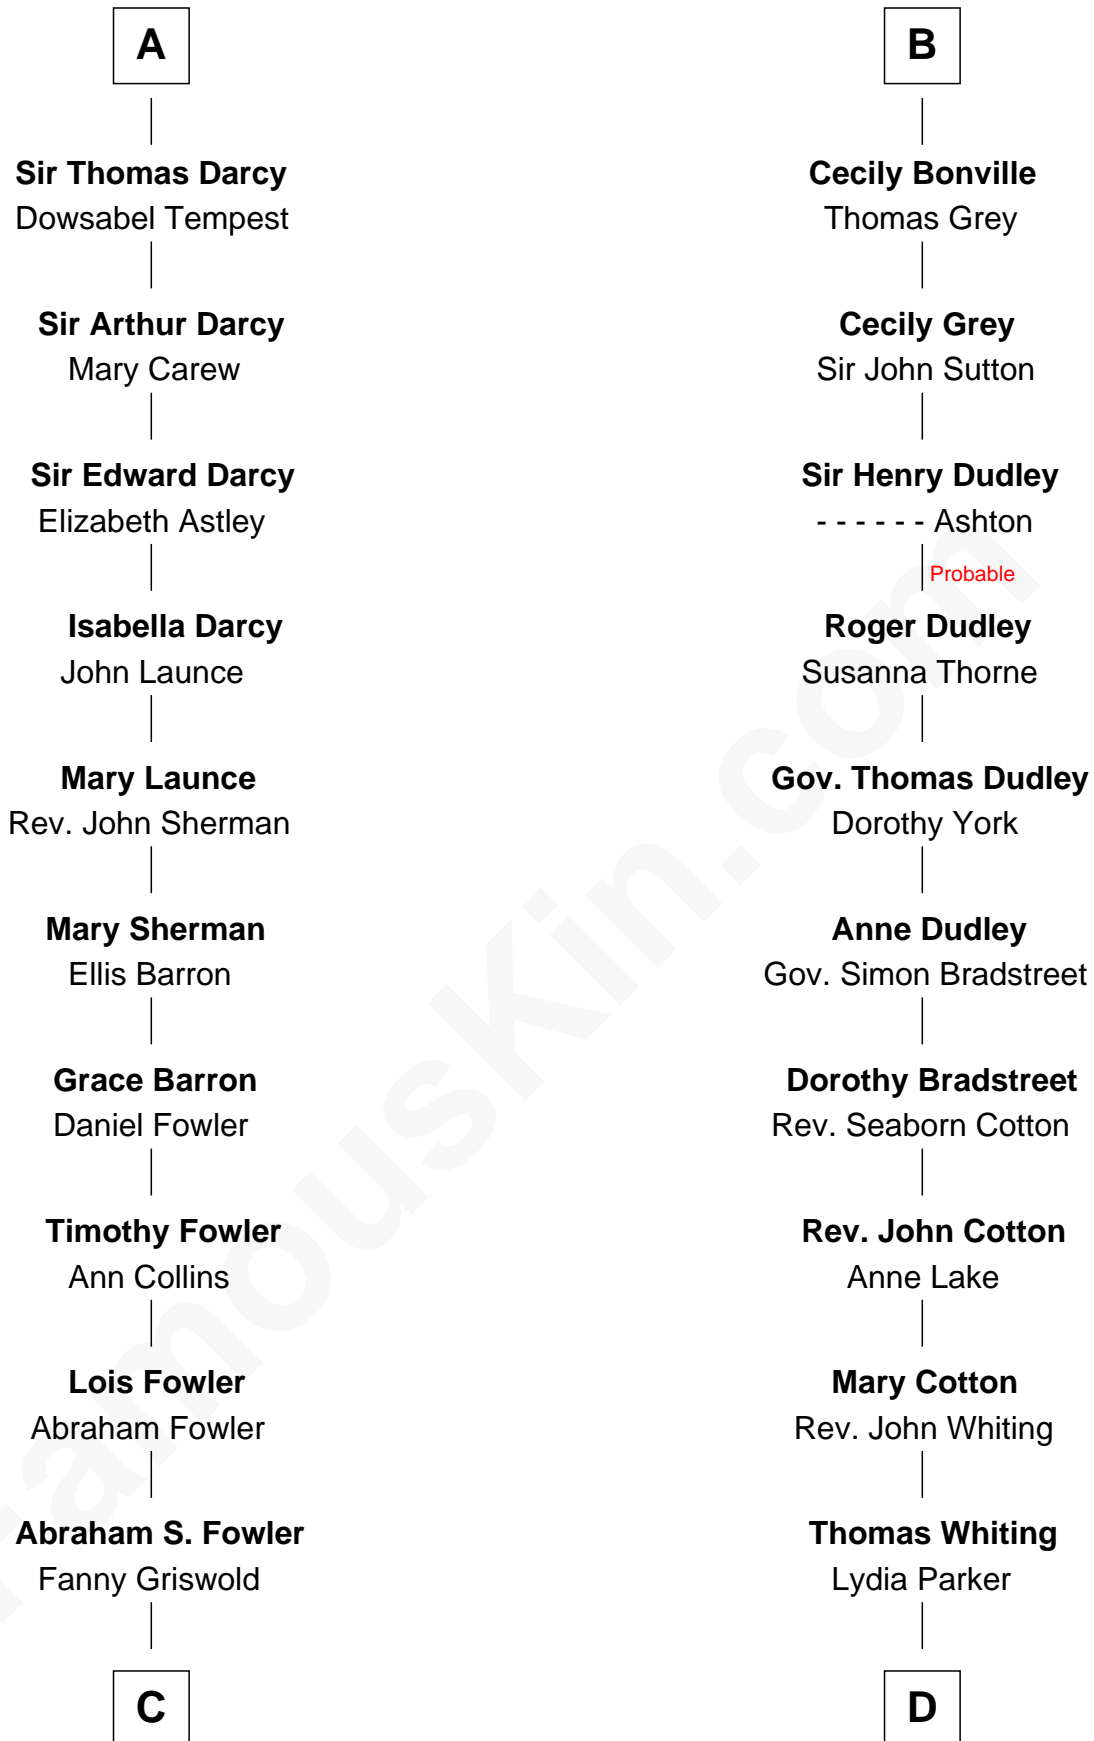

FamousKin.com Relationship Chart of

Bill Weld

68th Governor of Massachusetts

21st cousin of

James Sherman

27th U.S. Vice-President

John de Vaux

C

Fanny Griswold Fowler
George Medad Bartholomew

Fanny Elizabeth Bartholomew
Dr. Francis Minot Weld

Francis Minot Weld
Margaret Low White

David Weld
Mary Blake Nichols

Bill Weld
68th Governor of Massachusetts

D

Mary Whiting
William Barron

Mary Augusta Barron
Stalham Williams

Frances Lucretia Williams
Richard Winslow Sherman

Mary Frances Sherman
Richard Updike Sherman

James Sherman
27th U.S. Vice-President