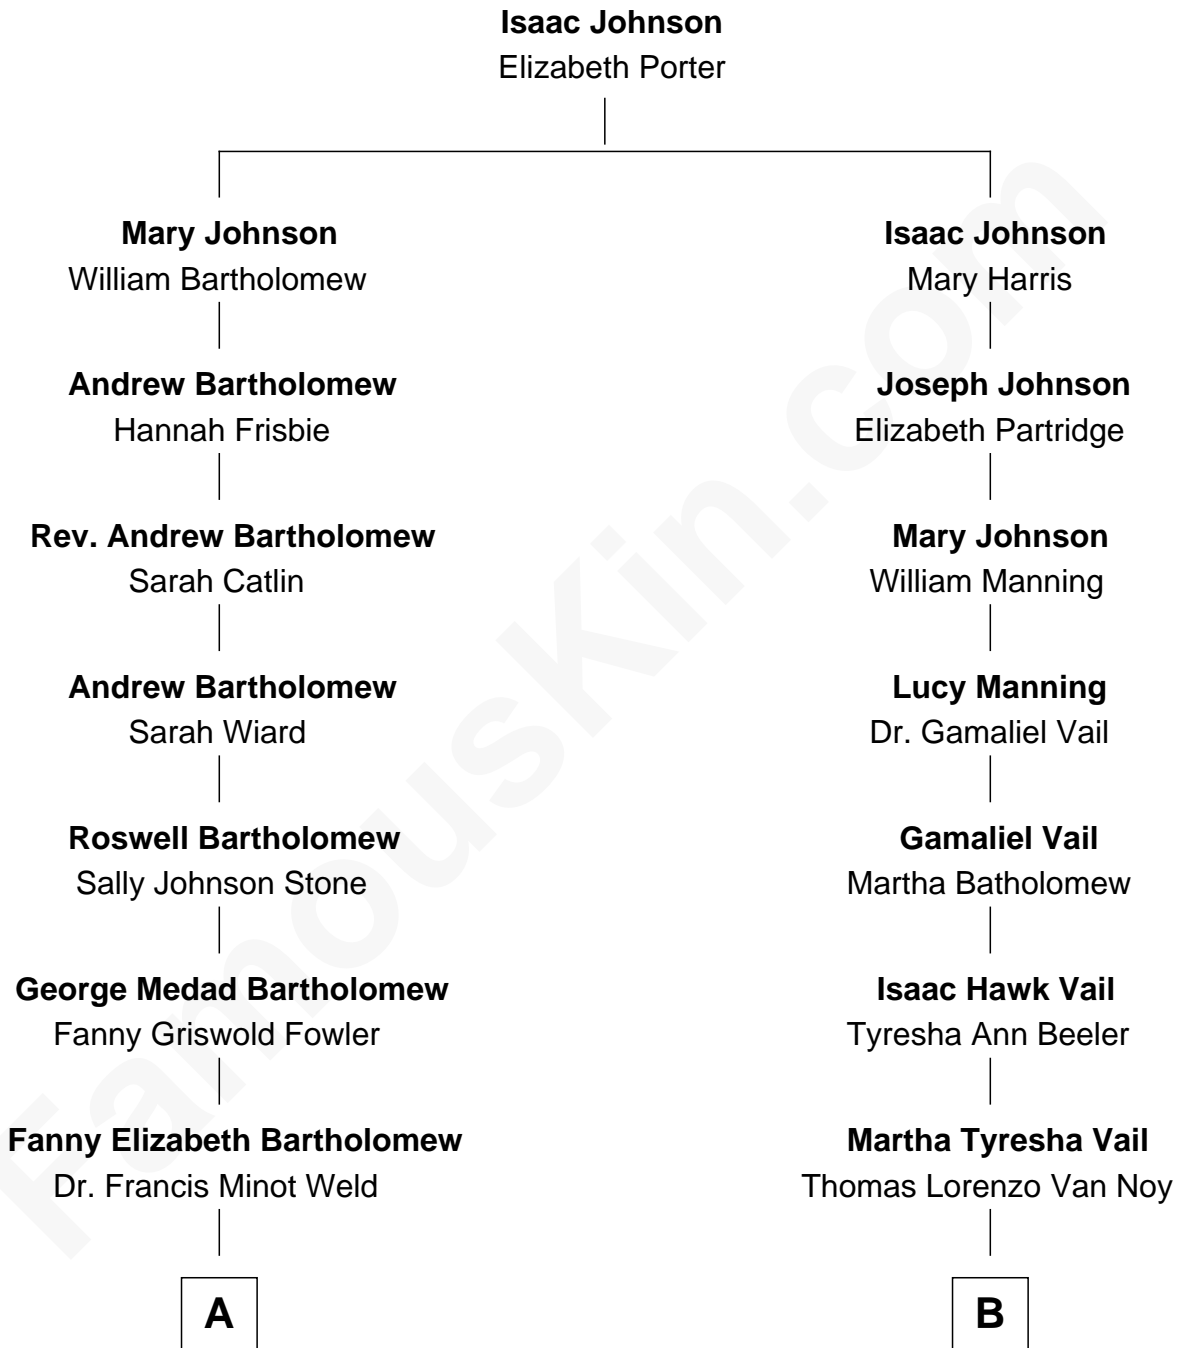

FamousKin.com Relationship Chart of

Bill Weld

68th Governor of Massachusetts

9th cousin of

Marie Osmond

Singer, Actress and Doll Designer

A

Francis Minot Weld
Margaret Low White

David Weld
Mary Blake Nichols

Bill Weld
68th Governor of Massachusetts

B

Agnes LaVerna Van Noy
Rulon Osmond

George Virl Osmond
Olive May Davis

Marie Osmond
Singer, Actress and Doll Designer