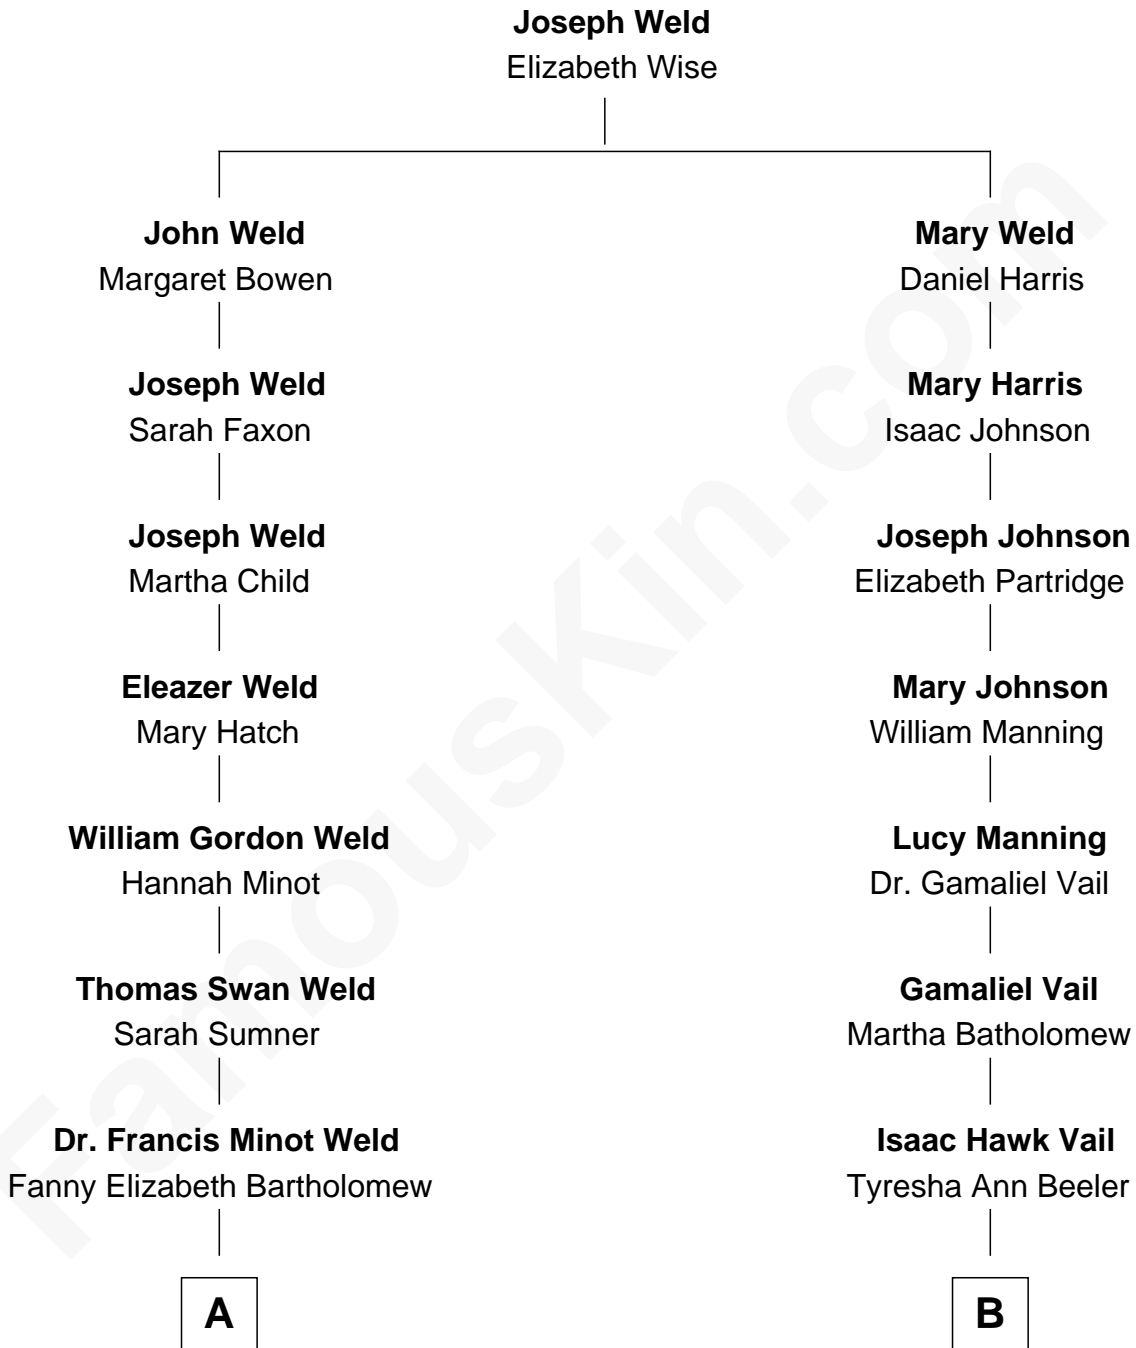

# FamousKin.com Relationship Chart of

**Bill Weld**

*68th Governor of Massachusetts*

9th cousin 1 time removed of

**Donny Osmond**

*Singer, Actor and Dancer*

**A**

**Francis Minot Weld**  
Margaret Low White

**David Weld**  
Mary Blake Nichols

**Bill Weld**  
*68th Governor of Massachusetts*

**B**

**Martha Tyresha Vail**  
Thomas Lorenzo Van Noy

**Agnes LaVerna Van Noy**  
Rulon Osmond

**George Viri Osmond**  
Olive May Davis