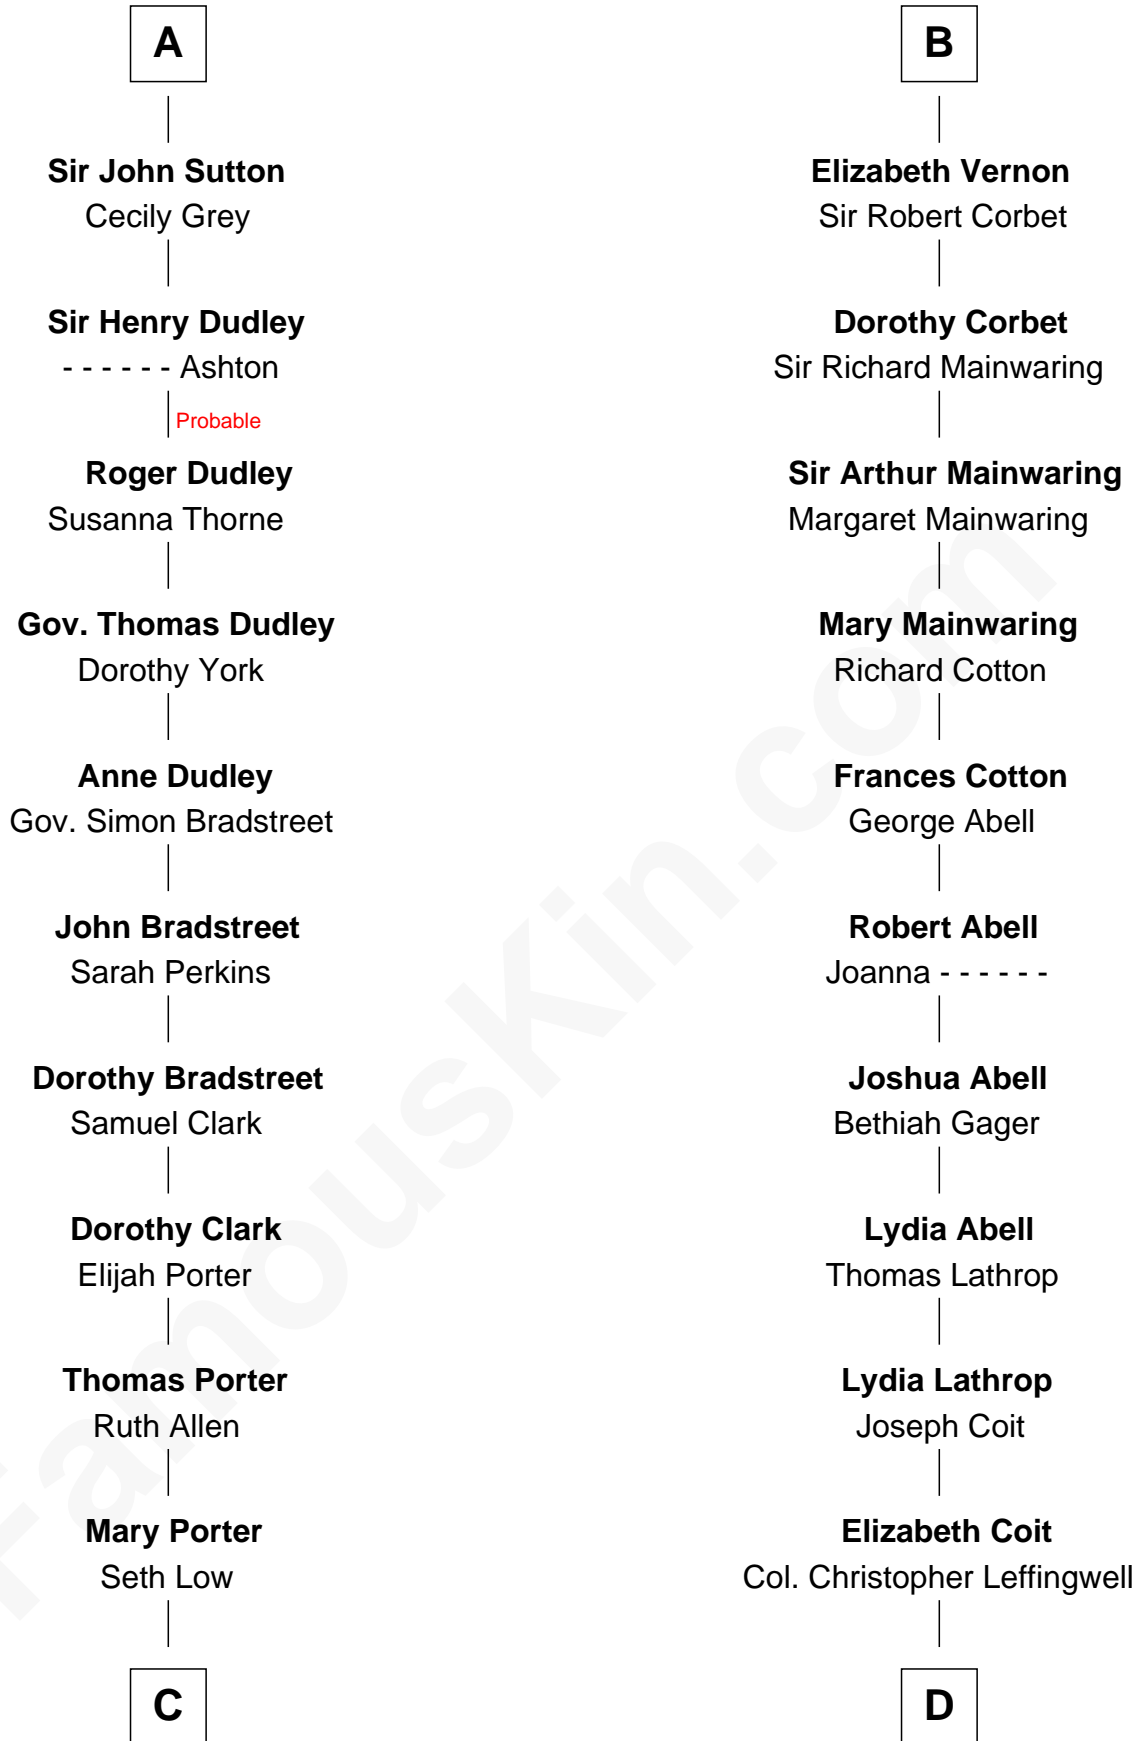

FamousKin.com Relationship Chart of

Bill Weld

68th Governor of Massachusetts

21st cousin of

John Foster Dulles

52nd U.S. Secretary of State

Edmund Plantagenet

Blanche of Artois

C

Harriet Low
John Babcock Hillard

Harriet Hillard
William Augustus White

Margaret Low White
Francis Minot Weld

David Weld
Mary Blake Nichols

Bill Weld
68th Governor of Massachusetts

D

Joanna Leffingwell
Charles Lathrop

Harriet Wadsworth Lathrop
Rev. Miron Winslow

Harriet Lathrop Winslow
Rev. John Welsh Dulles

Allen Macy Dulles
Edith Foster

John Foster Dulles
52nd U.S. Secretary of State