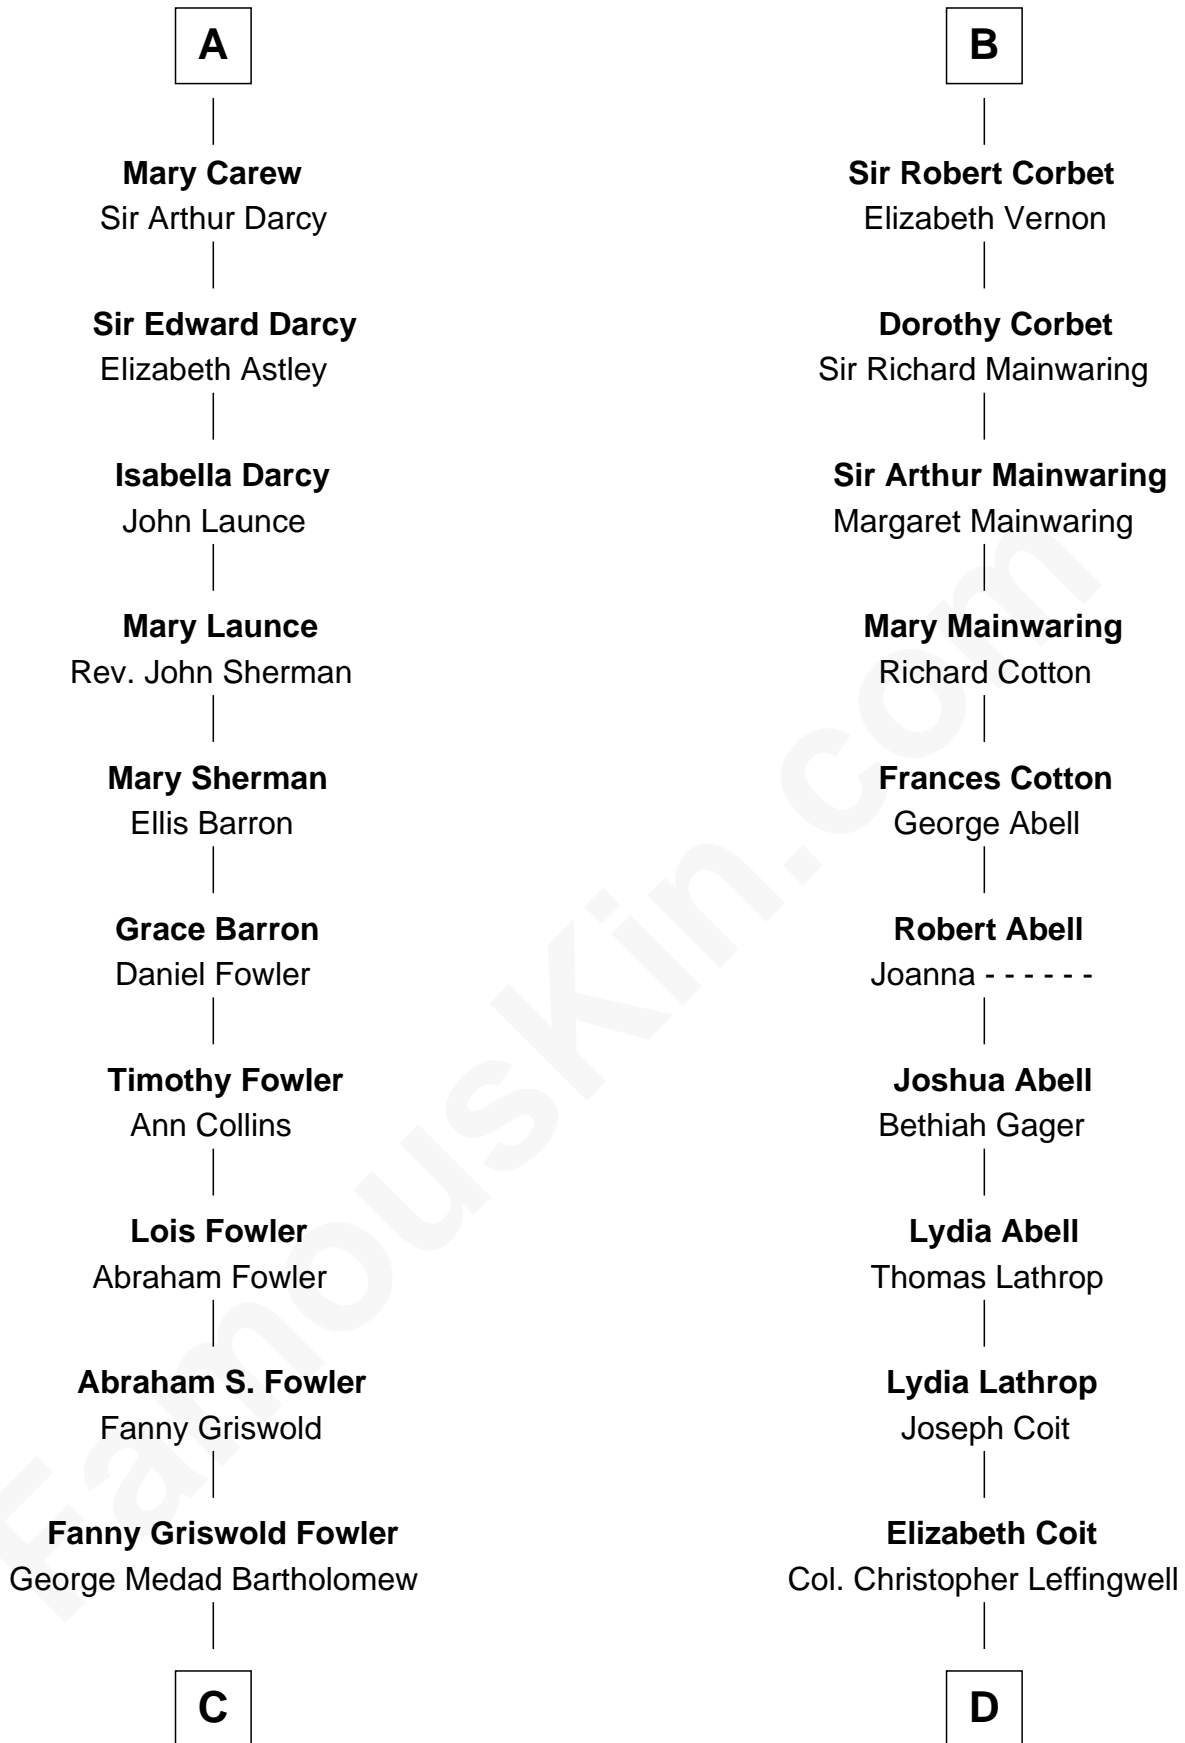

FamousKin.com

Relationship Chart of

Bill Weld

68th Governor of Massachusetts

20th cousin 1 time removed of

John Foster Dulles

52nd U.S. Secretary of State

C

Fanny Elizabeth Bartholomew

Dr. Francis Minot Weld

Francis Minot Weld

Margaret Low White

David Weld

Mary Blake Nichols

Bill Weld

68th Governor of Massachusetts

D

Joanna Leffingwell

Charles Lathrop

Harriet Wadsworth Lathrop

Rev. Miron Winslow

Harriet Lathrop Winslow

Rev. John Welsh Dulles

Allen Macy Dulles