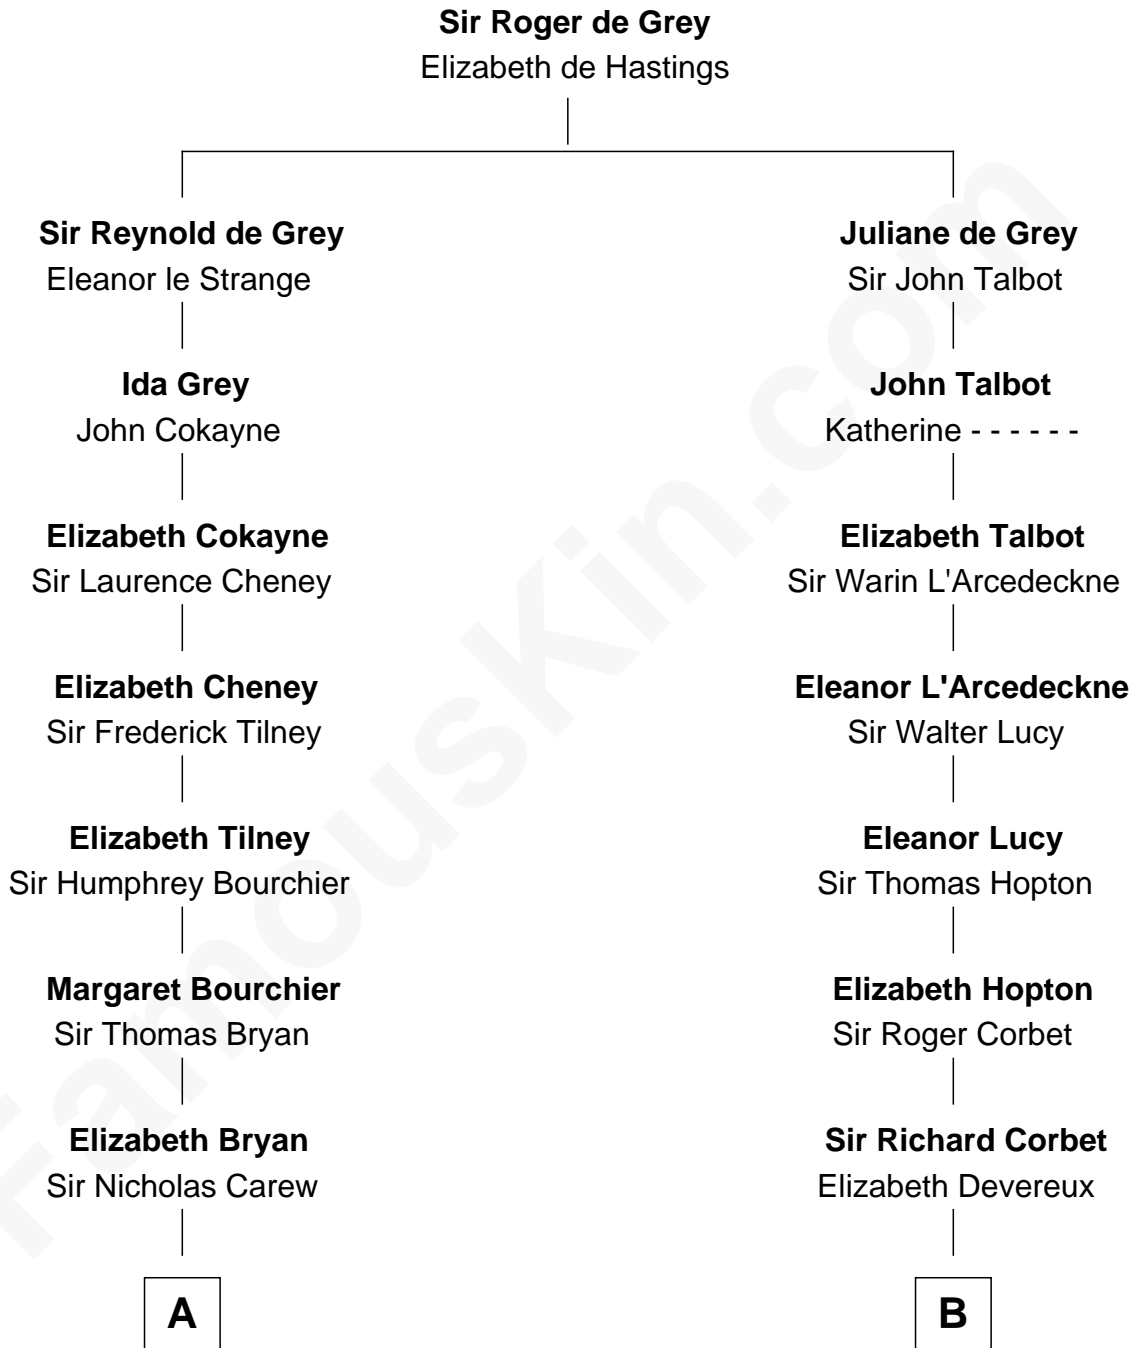

FamousKin.com

Relationship Chart of

Bill Weld

68th Governor of Massachusetts

20th cousin 1 time removed of

John Foster Dulles

52nd U.S. Secretary of State

C

Fanny Elizabeth Bartholomew

Dr. Francis Minot Weld

Francis Minot Weld

Margaret Low White

David Weld

Mary Blake Nichols

Bill Weld

68th Governor of Massachusetts