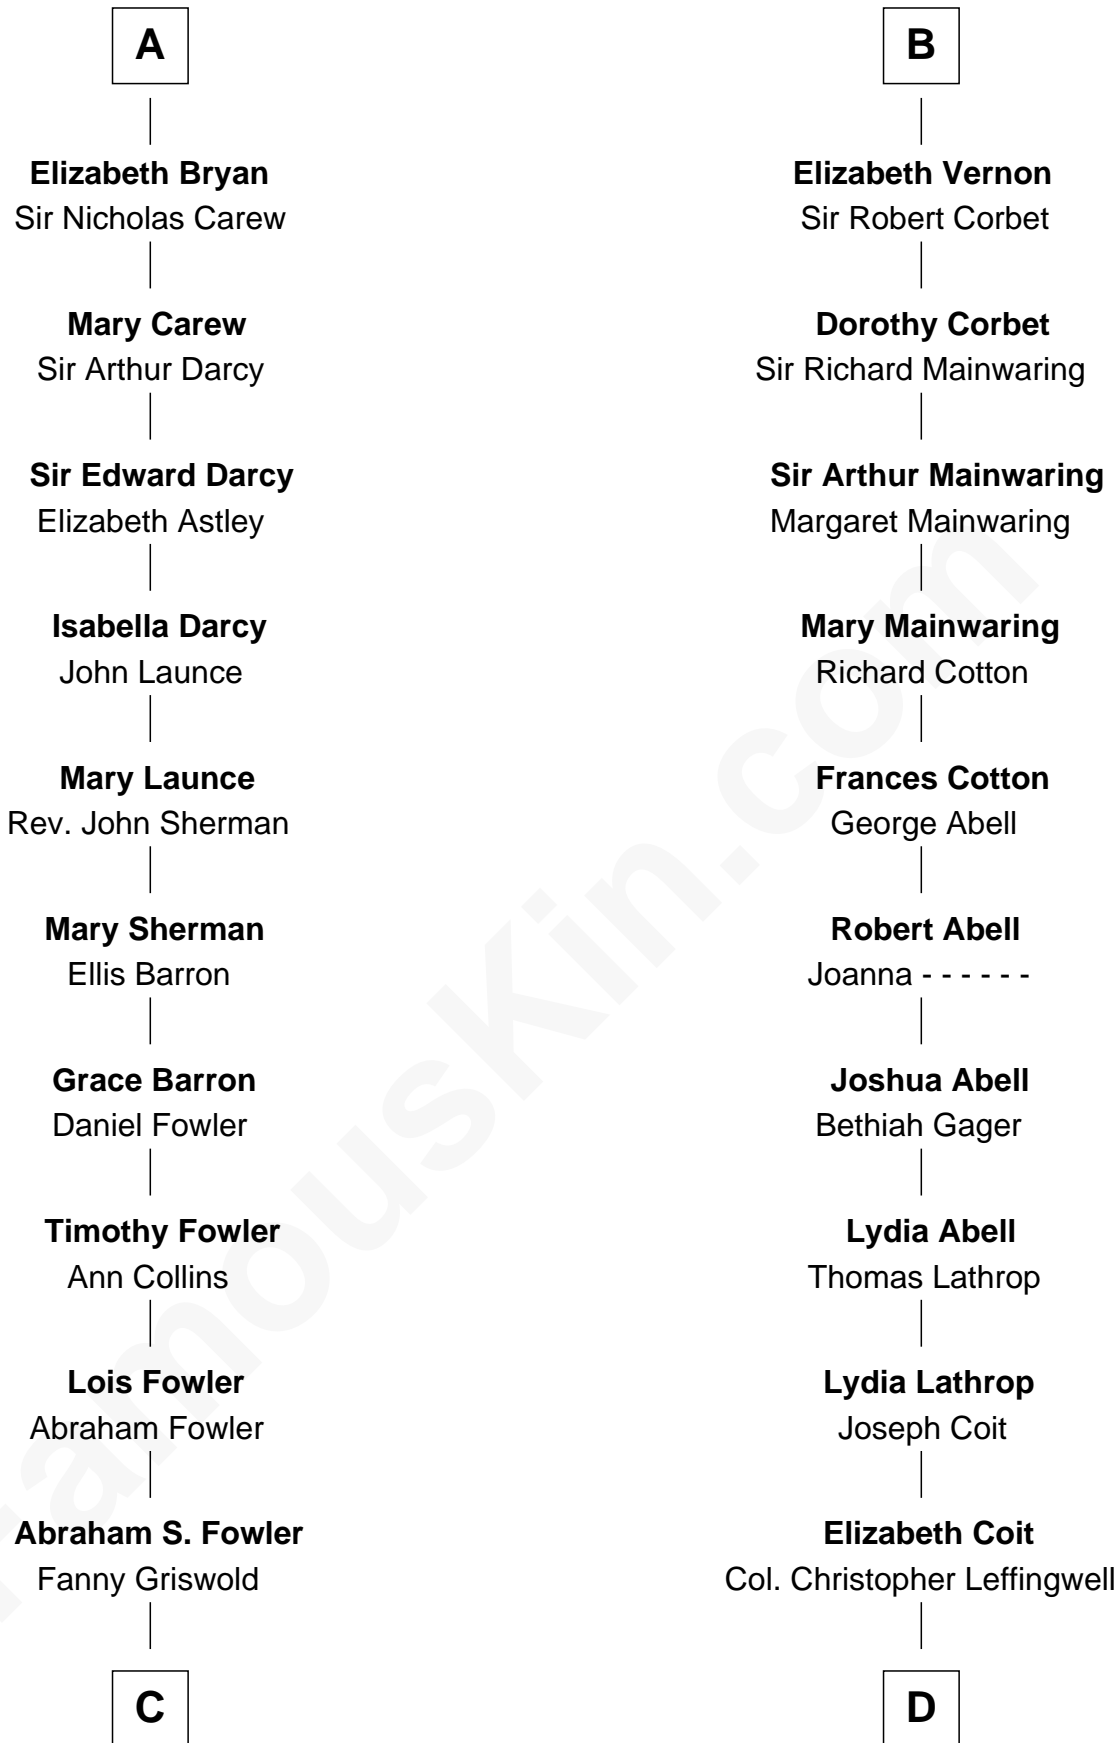

# FamousKin.com Relationship Chart of

**Bill Weld**

*68th Governor of Massachusetts*

**21st cousin of**

**John Foster Dulles**

*52nd U.S. Secretary of State*

**C**

**Fanny Griswold Fowler**  
George Medad Bartholomew

**Fanny Elizabeth Bartholomew**  
Dr. Francis Minot Weld

**Francis Minot Weld**  
Margaret Low White

**David Weld**  
Mary Blake Nichols

**Bill Weld**  
*68th Governor of Massachusetts*

**D**

**Joanna Leffingwell**  
Charles Lathrop