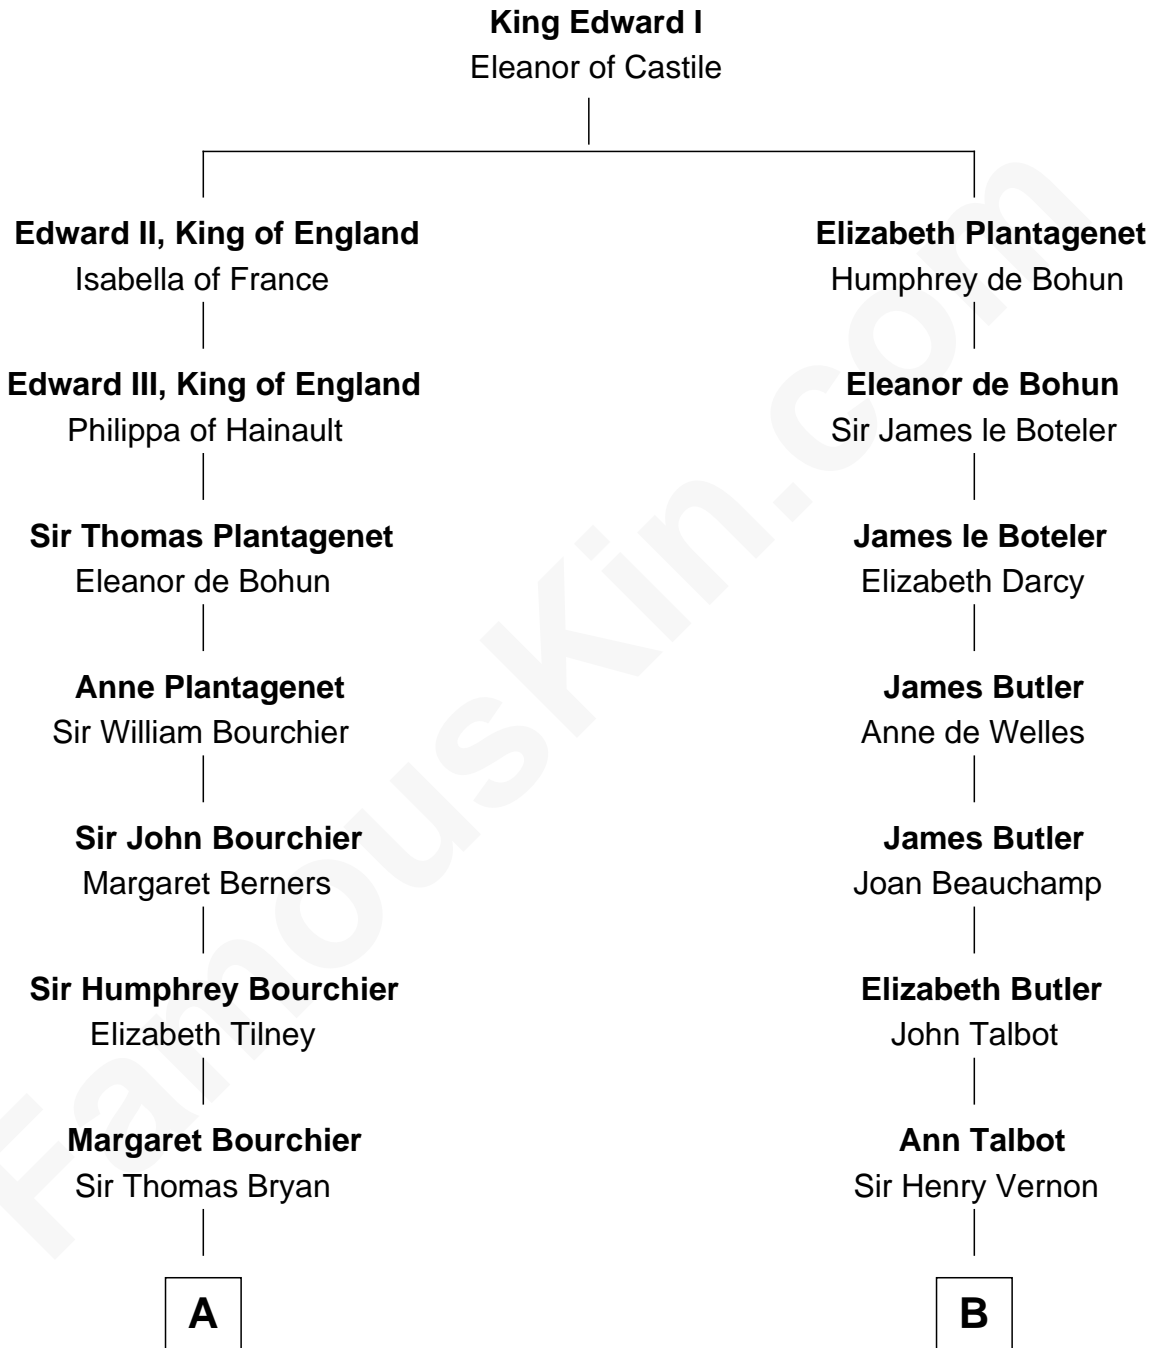

# FamousKin.com Relationship Chart of

**Bill Weld**

*68th Governor of Massachusetts*

**21st cousin of**

**John Foster Dulles**

*52nd U.S. Secretary of State*

**C**

**Fanny Griswold Fowler**  
George Medad Bartholomew

**Fanny Elizabeth Bartholomew**  
Dr. Francis Minot Weld

**Francis Minot Weld**  
Margaret Low White

**David Weld**  
Mary Blake Nichols

**Bill Weld**  
*68th Governor of Massachusetts*

**D**

**Joanna Leffingwell**  
Charles Lathrop