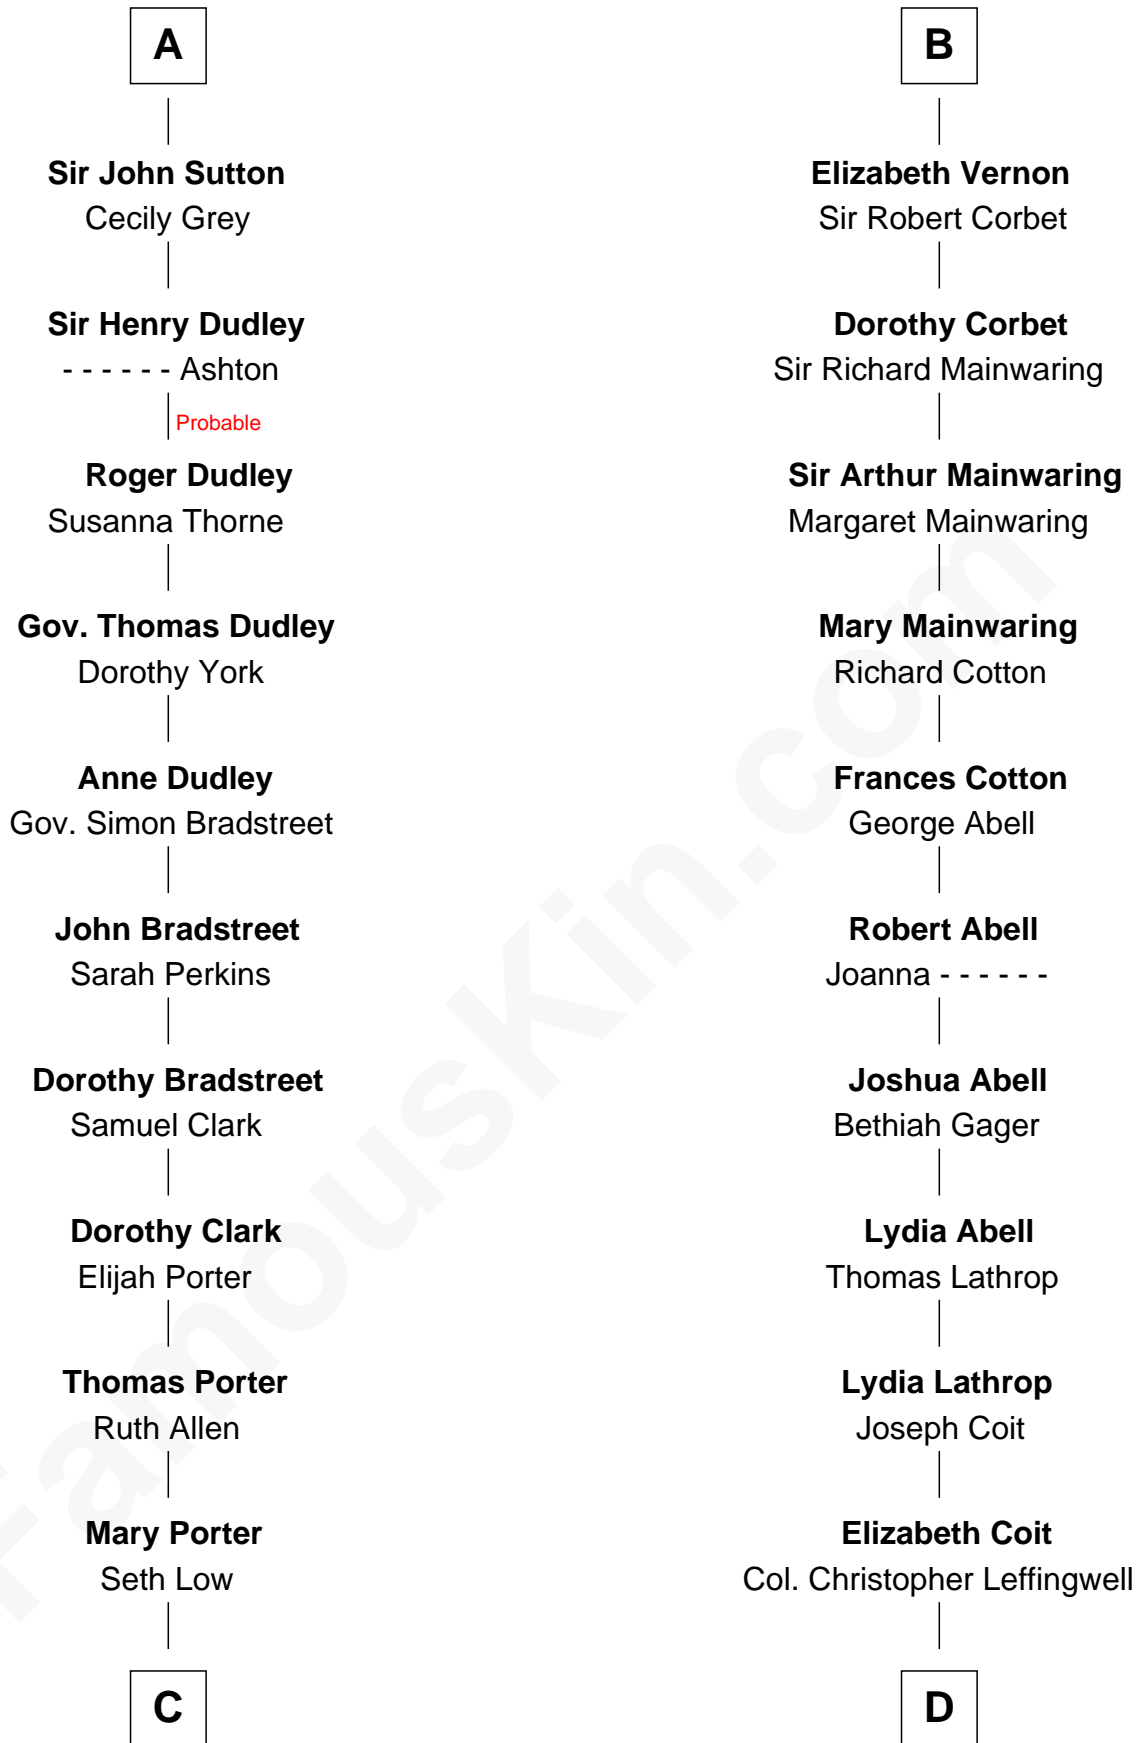

FamousKin.com

Relationship Chart of

Bill Weld

68th Governor of Massachusetts

21st cousin of

John Foster Dulles

52nd U.S. Secretary of State

Sir Patrick de Chaworth

Isabella de Beauchamp

C

Harriet Low
John Babcock Hillard

Harriet Hillard
William Augustus White

Margaret Low White
Francis Minot Weld

David Weld
Mary Blake Nichols

Bill Weld
68th Governor of Massachusetts

D