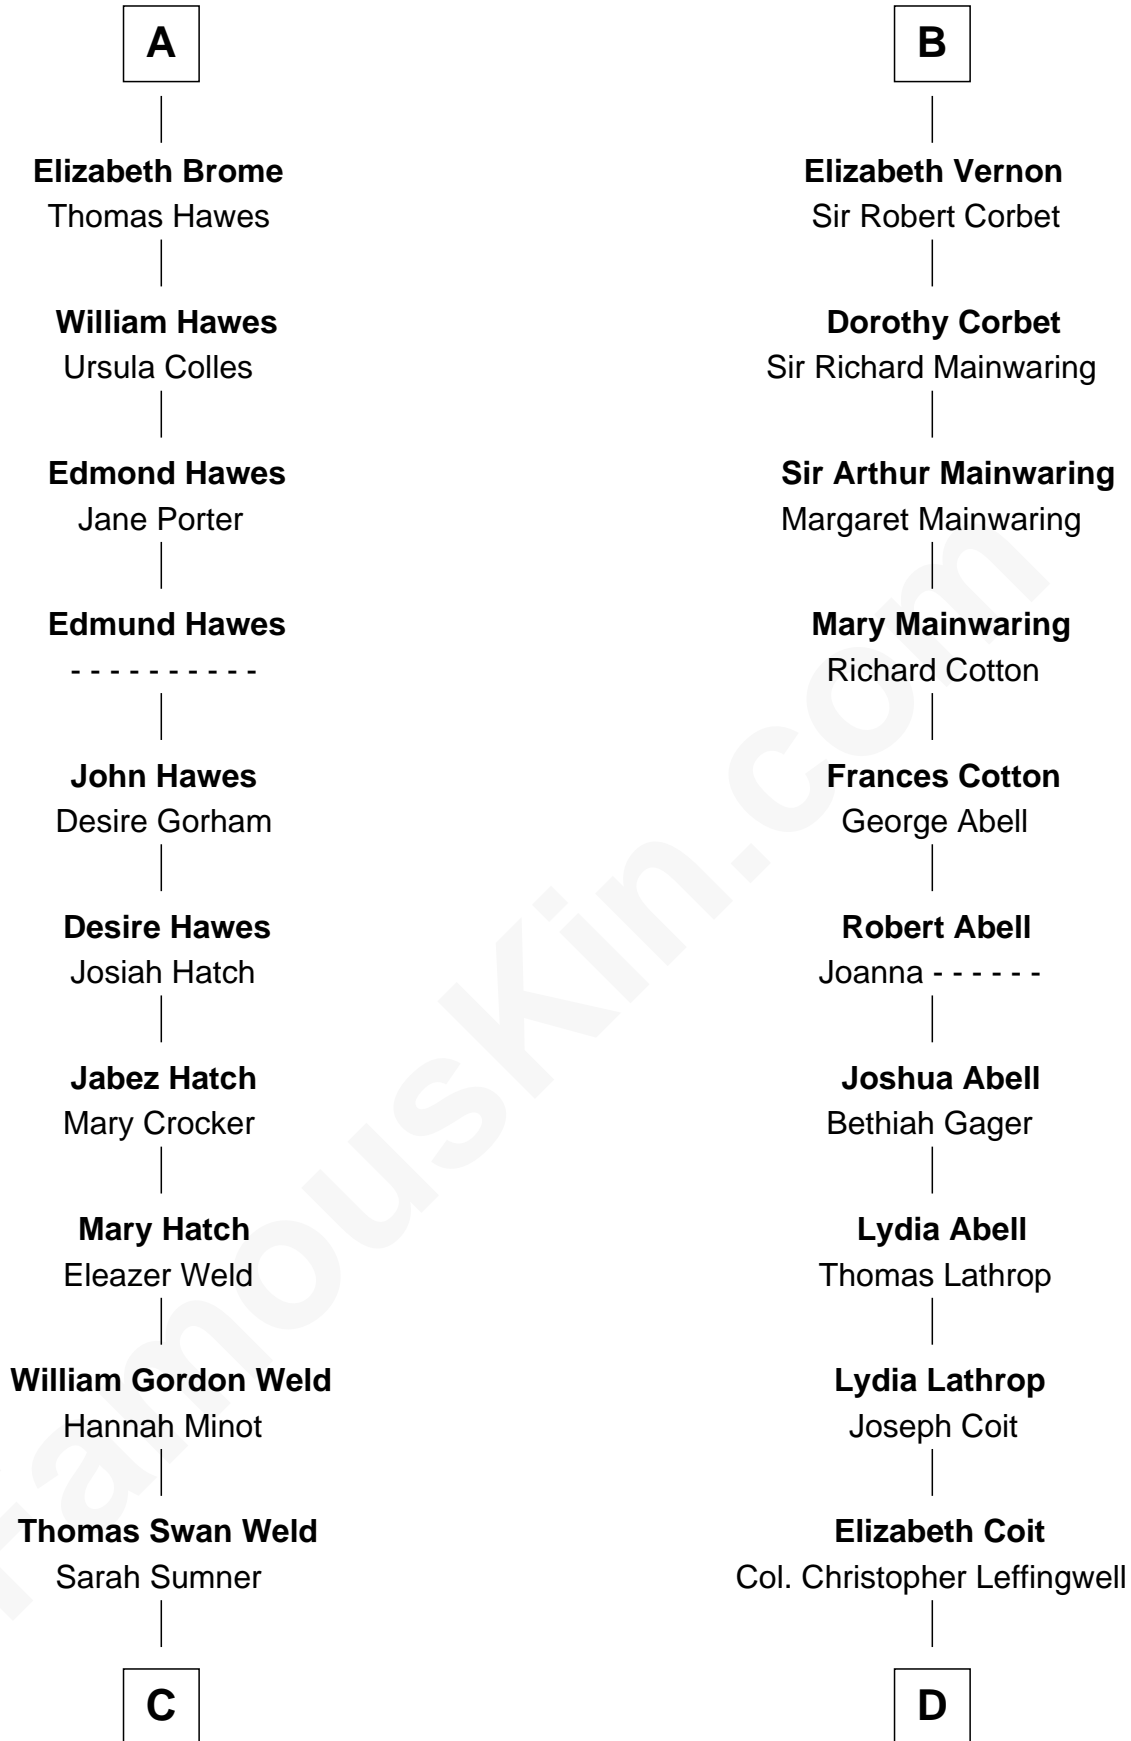

## Relationship Chart of

### Bill Weld

68th Governor of Massachusetts

20th cousin 1 time removed of

### John Foster Dulles

52nd U.S. Secretary of State

**Sir Robert de Ros**

Isabel de Aubeney

**C**

**Dr. Francis Minot Weld**  
Fanny Elizabeth Bartholomew

**Francis Minot Weld**  
Margaret Low White

**David Weld**  
Mary Blake Nichols

**Bill Weld**  
*68th Governor of Massachusetts*

**D**

**Joanna Leffingwell**  
Charles Lathrop

**Harriet Wadsworth Lathrop**  
Rev. Miron Winslow

**Harriet Lathrop Winslow**  
Rev. John Welsh Dulles

**Allen Macy Dulles**  
Edith Foster