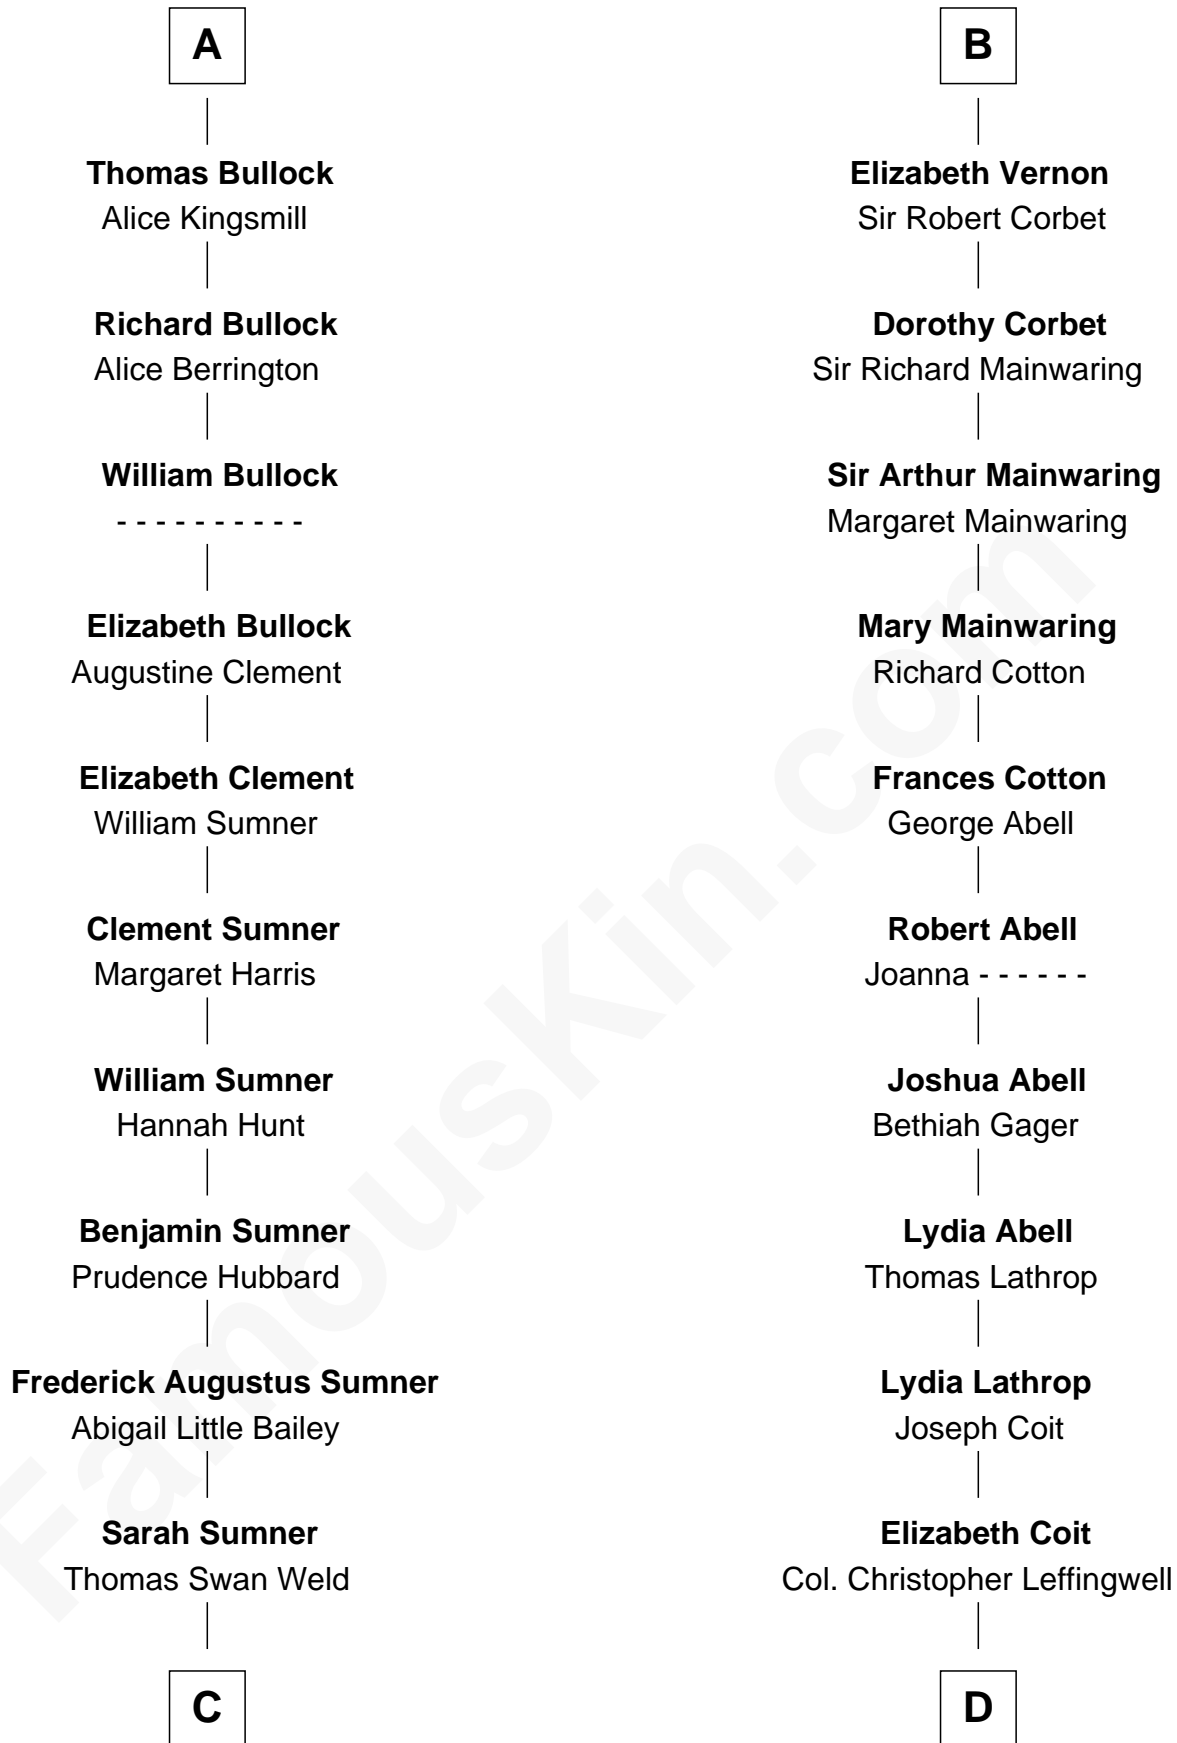

## Relationship Chart of

### Bill Weld

68th Governor of Massachusetts

20th cousin 1 time removed of

### John Foster Dulles

52nd U.S. Secretary of State

**C**

**Dr. Francis Minot Weld**  
Fanny Elizabeth Bartholomew

**Francis Minot Weld**  
Margaret Low White

**David Weld**  
Mary Blake Nichols

**Bill Weld**  
*68th Governor of Massachusetts*