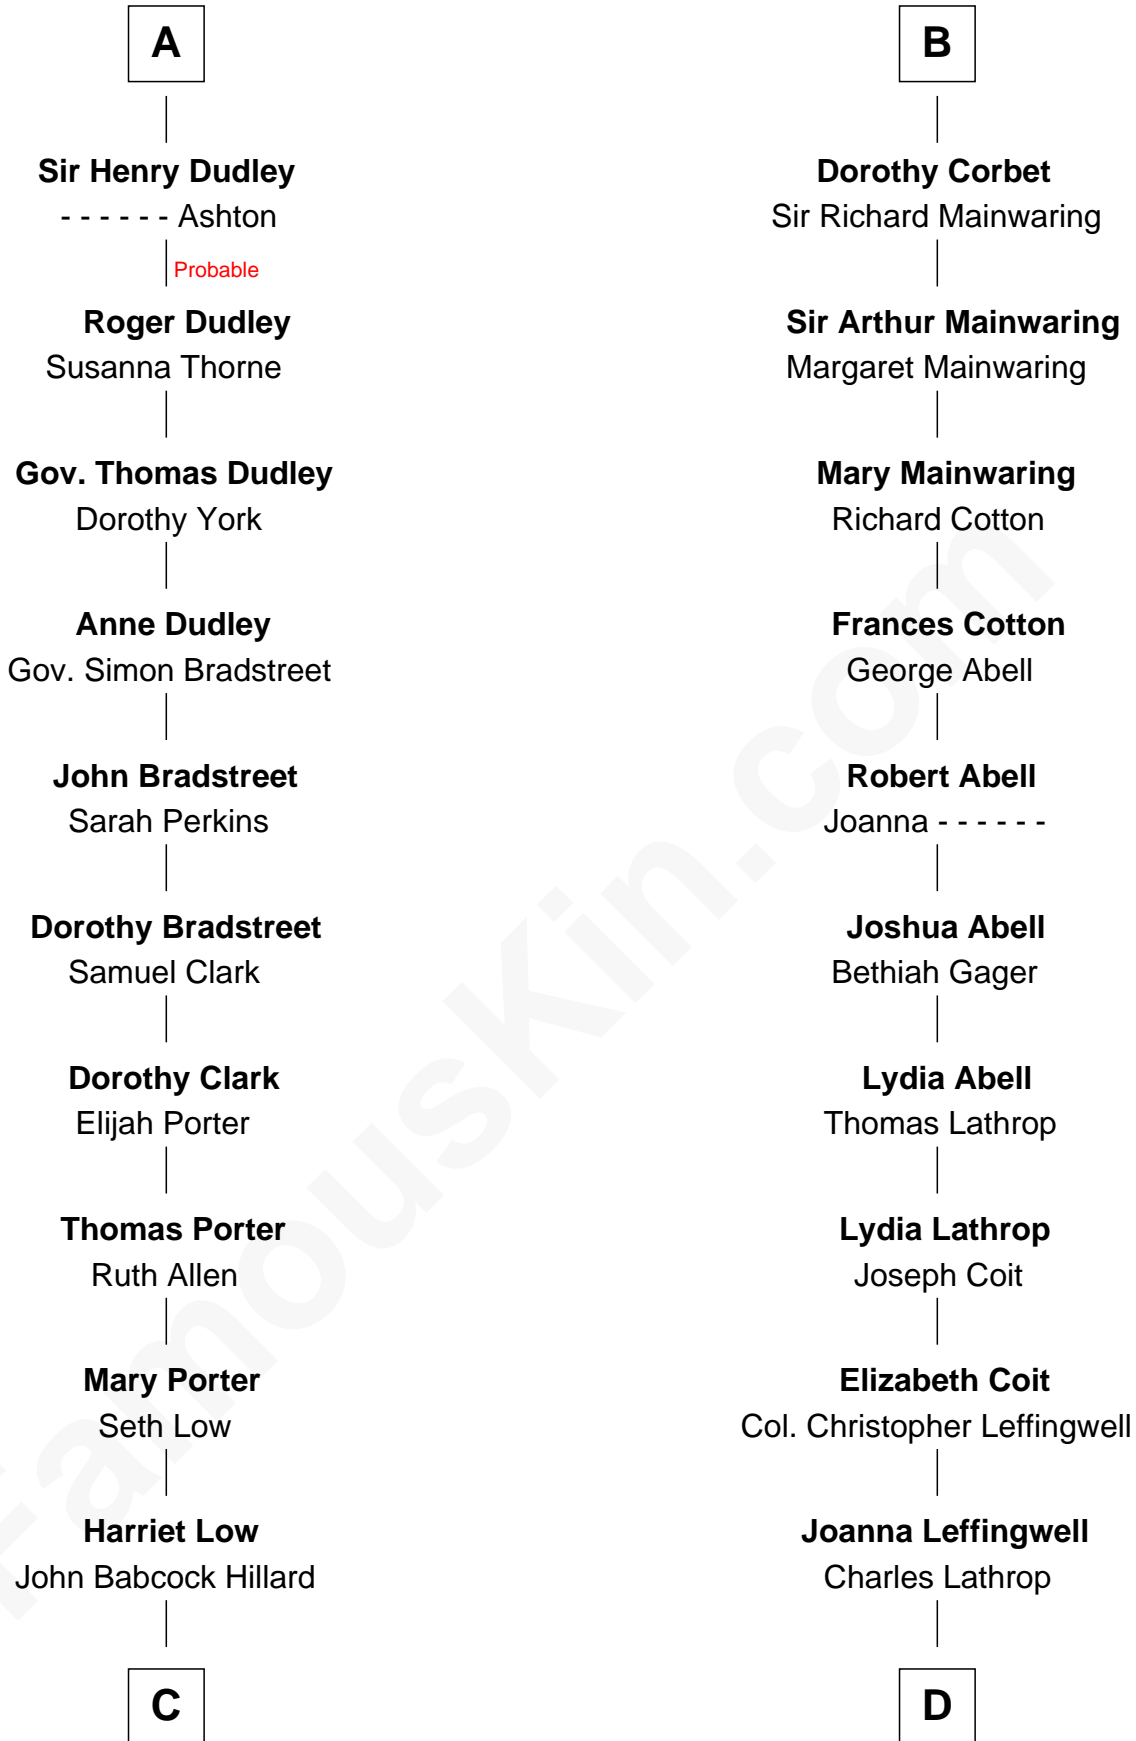

Sir Walter Devereux

Elizabeth Devereux

Sir Richard Corbet

Sir Robert Corbet

Elizabeth Vernon

B

C

Harriet Hillard
William Augustus White

Margaret Low White
Francis Minot Weld

David Weld
Mary Blake Nichols

Bill Weld
68th Governor of Massachusetts

D

Harriet Wadsworth Lathrop
Rev. Miron Winslow

Harriet Lathrop Winslow
Rev. John Welsh Dulles

Allen Macy Dulles
Edith Foster