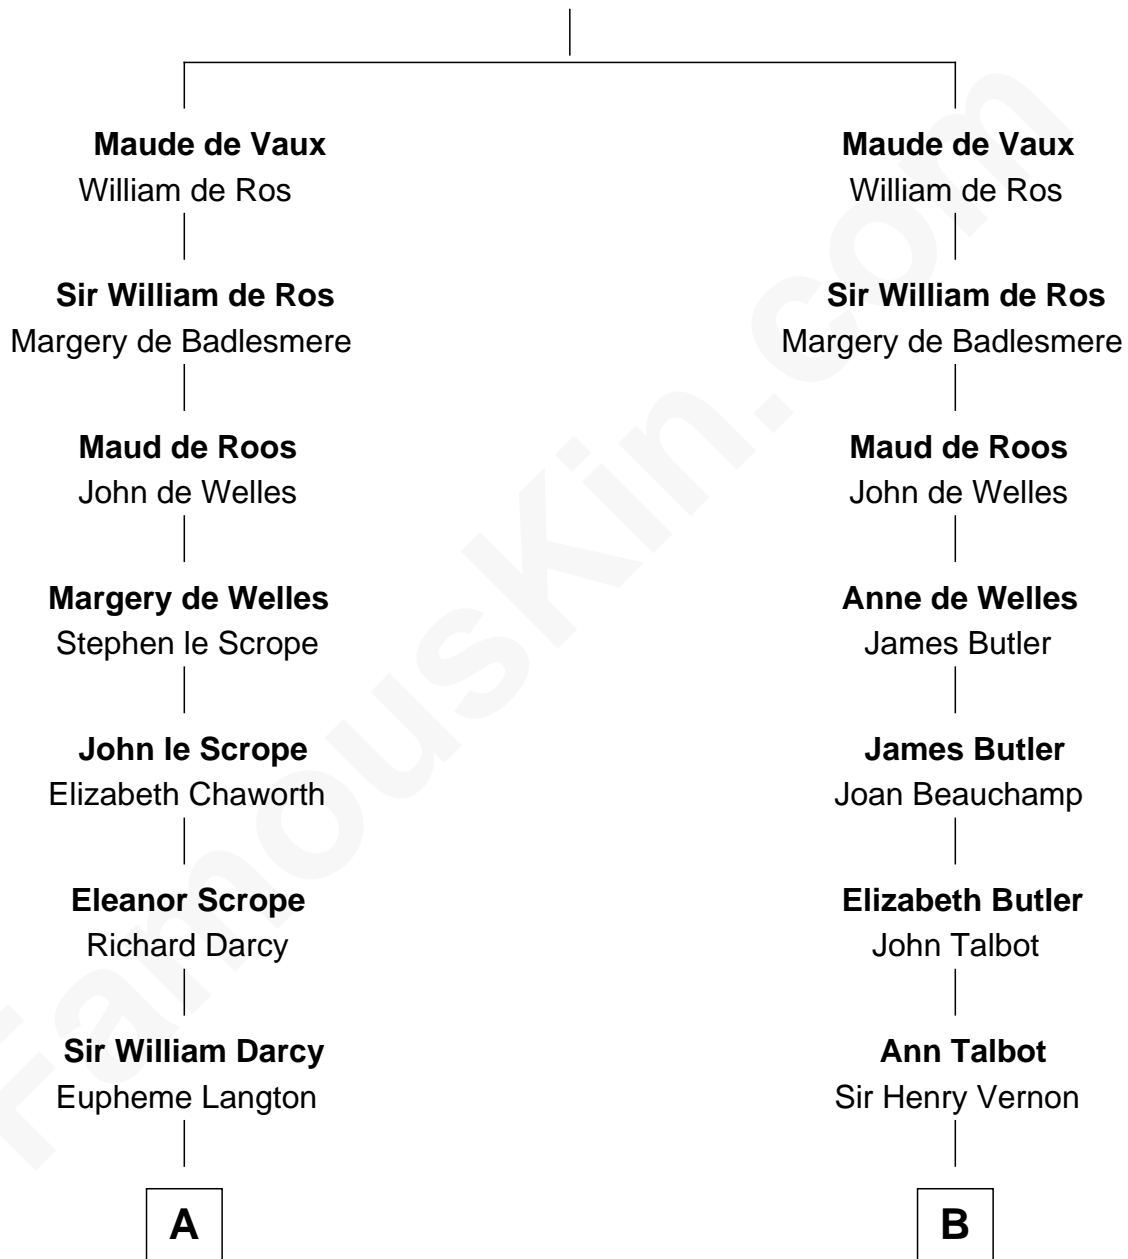

FamousKin.com Relationship Chart of

Bill Weld

68th Governor of Massachusetts

21st cousin of

John Foster Dulles

52nd U.S. Secretary of State

John de Vaux

C

Fanny Griswold Fowler
George Medad Bartholomew

Fanny Elizabeth Bartholomew
Dr. Francis Minot Weld

Francis Minot Weld
Margaret Low White

David Weld
Mary Blake Nichols

Bill Weld
68th Governor of Massachusetts

D

Joanna Leffingwell
Charles Lathrop

Harriet Wadsworth Lathrop
Rev. Miron Winslow

Harriet Lathrop Winslow
Rev. John Welsh Dulles

Allen Macy Dulles
Edith Foster

John Foster Dulles
52nd U.S. Secretary of State