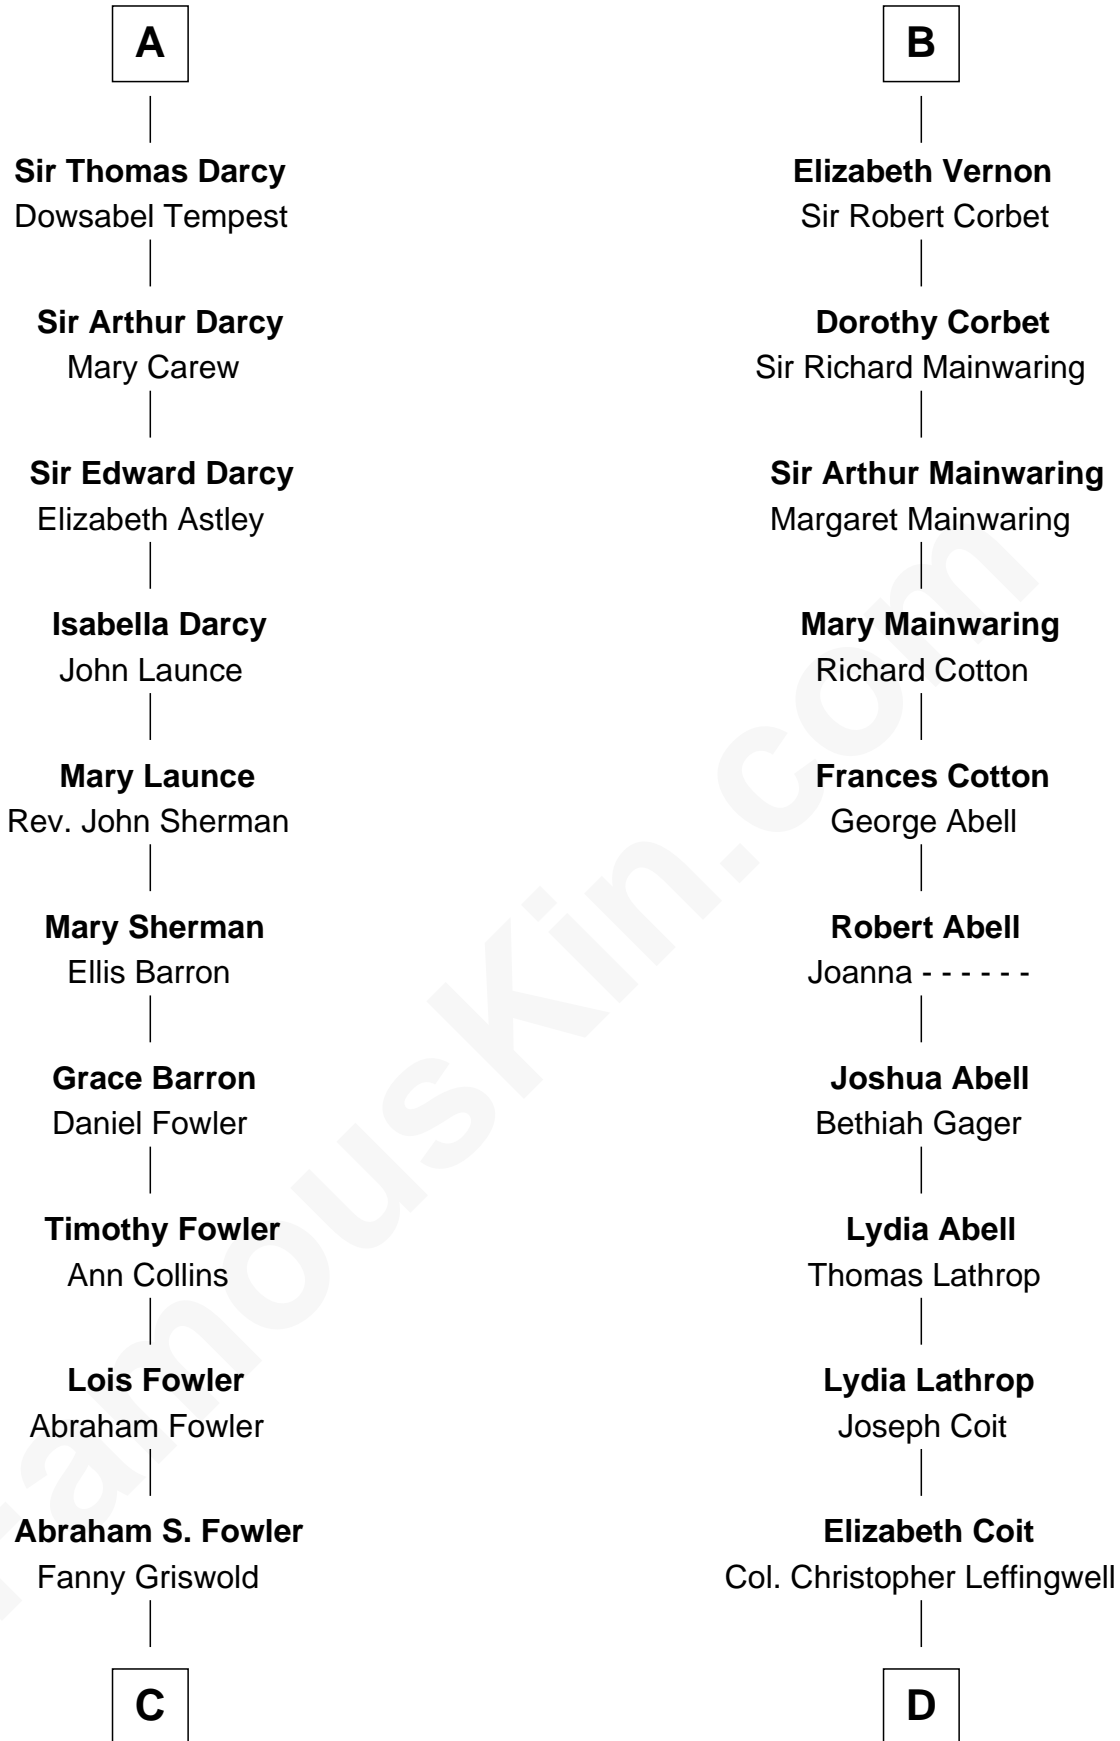

FamousKin.com Relationship Chart of

Bill Weld

68th Governor of Massachusetts

21st cousin of

John Foster Dulles

52nd U.S. Secretary of State

John de Vaux

C

Fanny Griswold Fowler
George Medad Bartholomew

Fanny Elizabeth Bartholomew
Dr. Francis Minot Weld

Francis Minot Weld
Margaret Low White

David Weld
Mary Blake Nichols

Bill Weld
68th Governor of Massachusetts