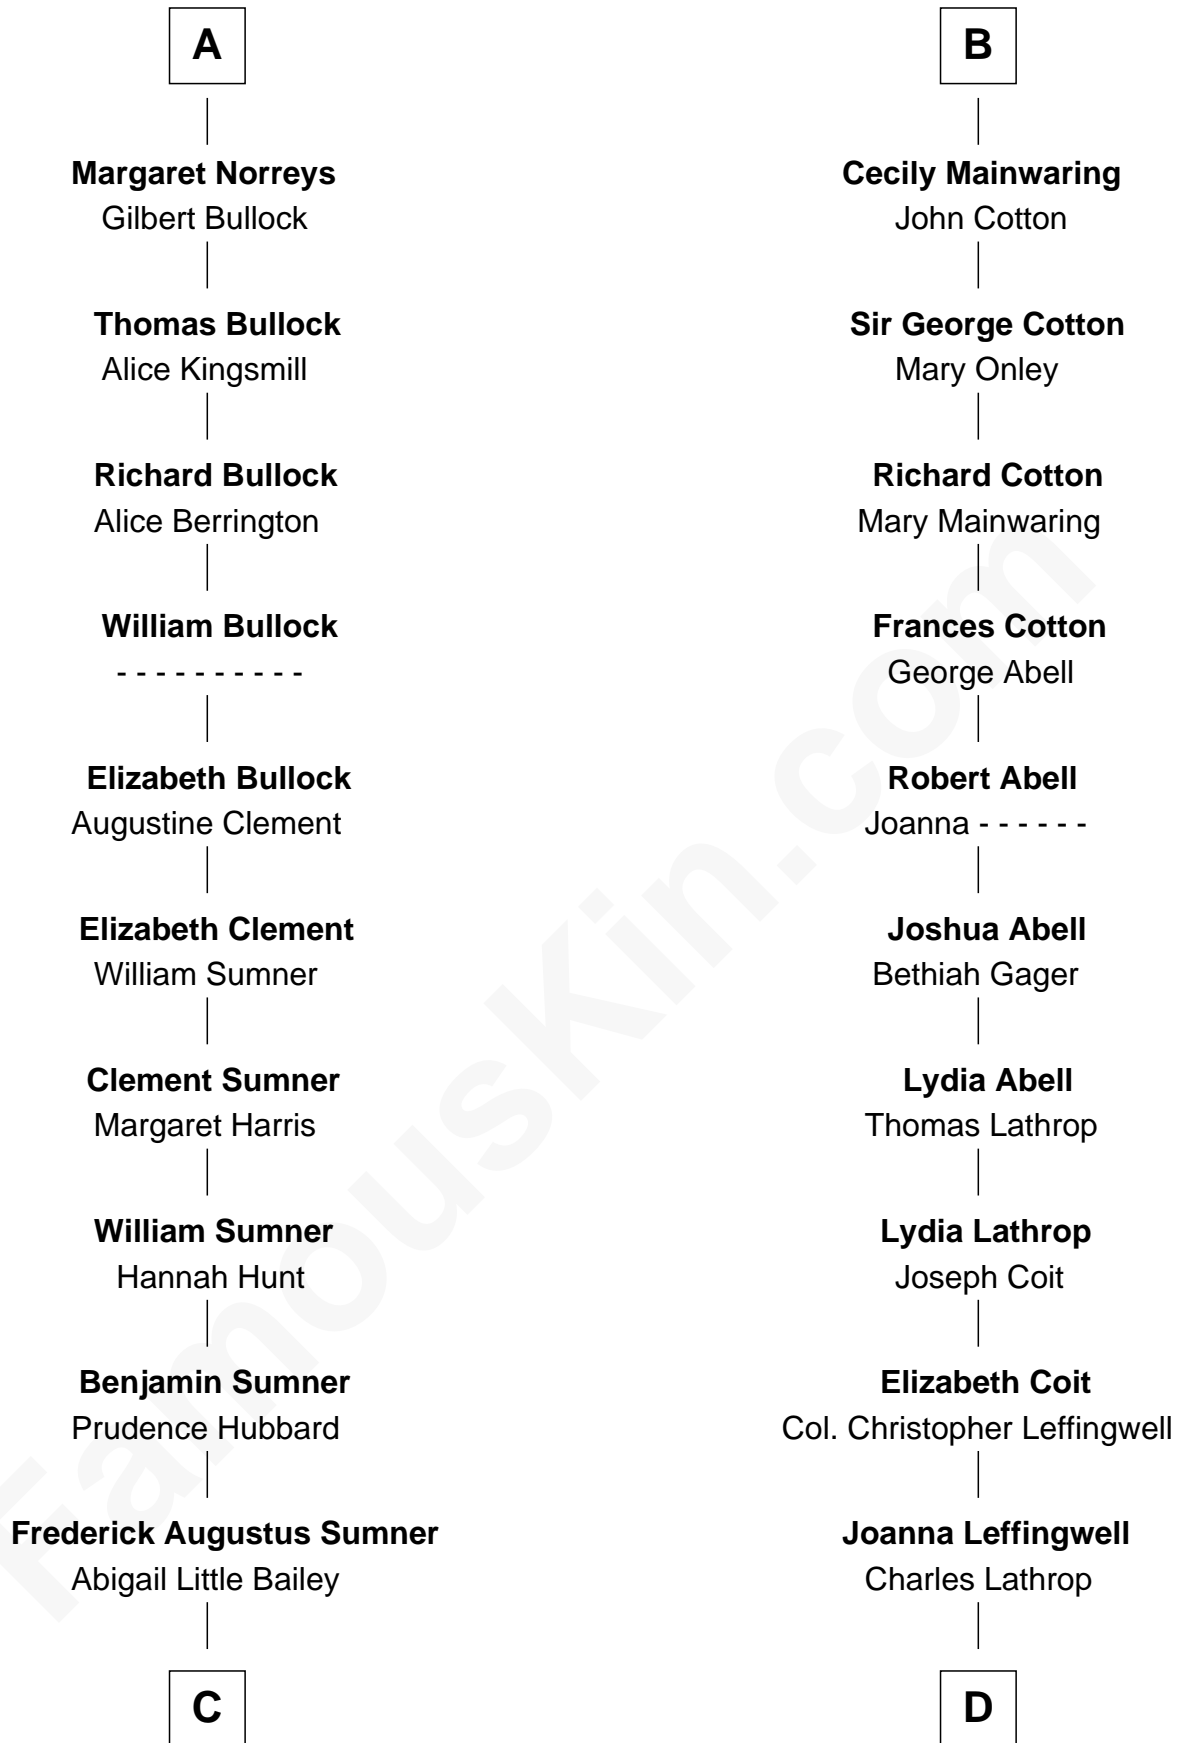

FamousKin.com

Relationship Chart of

Bill Weld

68th Governor of Massachusetts

20th cousin 1 time removed of

John Foster Dulles

52nd U.S. Secretary of State

Sir Hugh le Despencer

Sir John Sutton

Constance Blount

Sir John Sutton

Elizabeth Berkeley

Jane Sutton

Thomas Mainwaring

B

C

Sarah Sumner
Thomas Swan Weld

Dr. Francis Minot Weld
Fanny Elizabeth Bartholomew

Francis Minot Weld
Margaret Low White

David Weld
Mary Blake Nichols

Bill Weld
68th Governor of Massachusetts

D

Harriet Wadsworth Lathrop
Rev. Miron Winslow