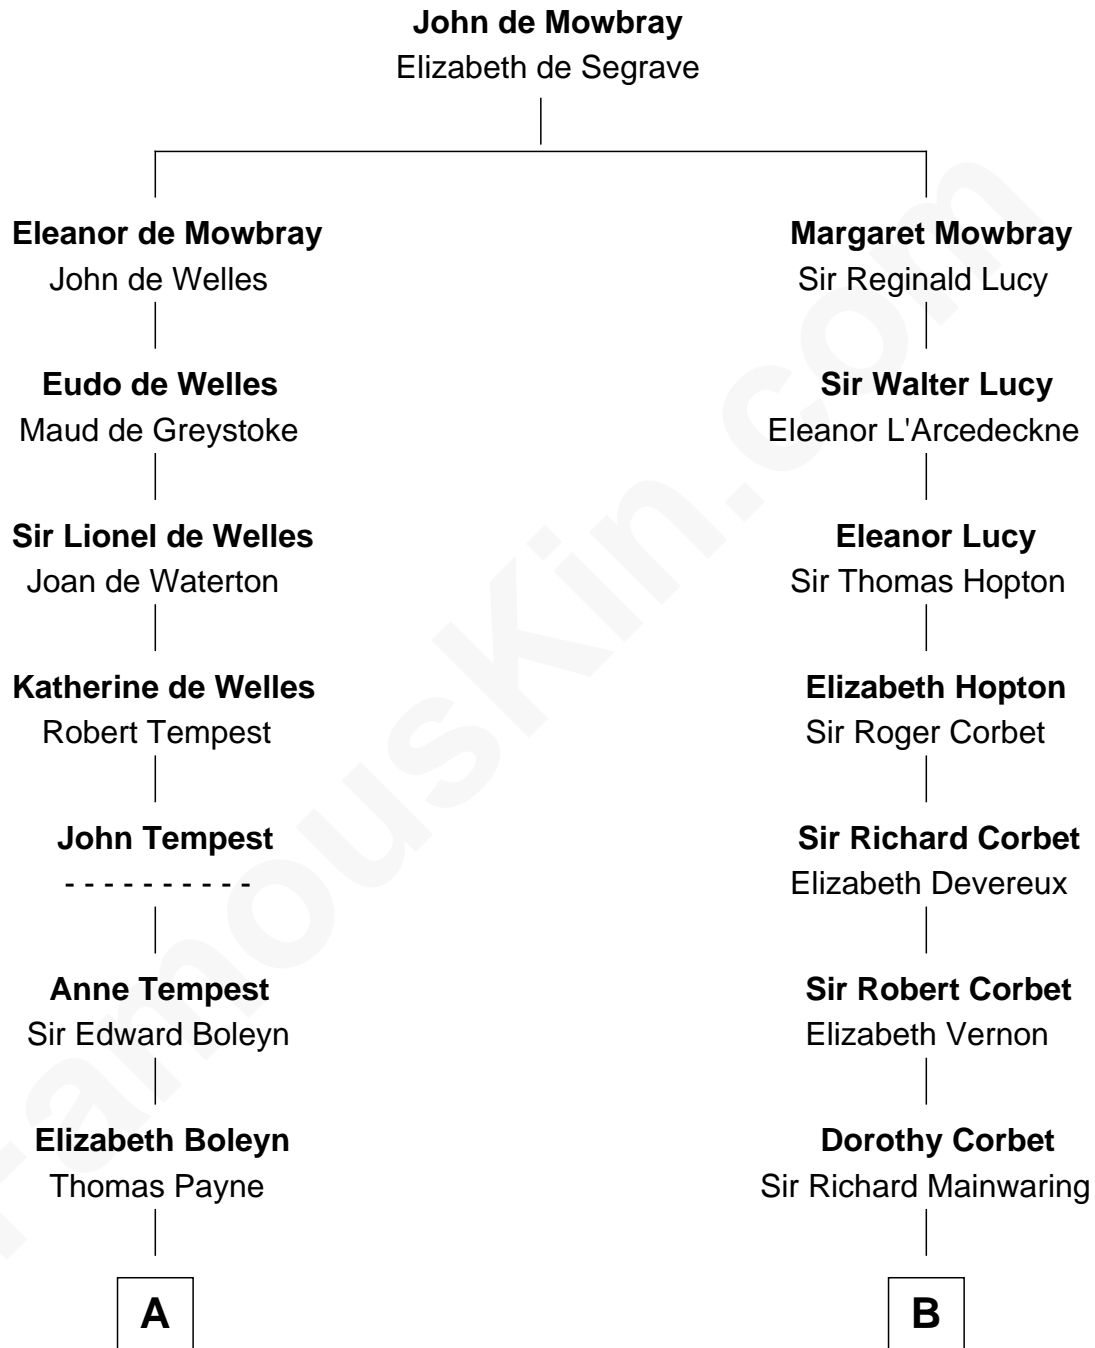

FamousKin.com

Relationship Chart of

Bill Weld

68th Governor of Massachusetts

19th cousin 1 time removed of

John Foster Dulles

52nd U.S. Secretary of State

C

John Gelston Floyd

Julia Floyd DuBois

Cornelia DuBois Floyd

John Treadwell Nichols

Mary Blake Nichols

David Weld

Bill Weld

68th Governor of Massachusetts