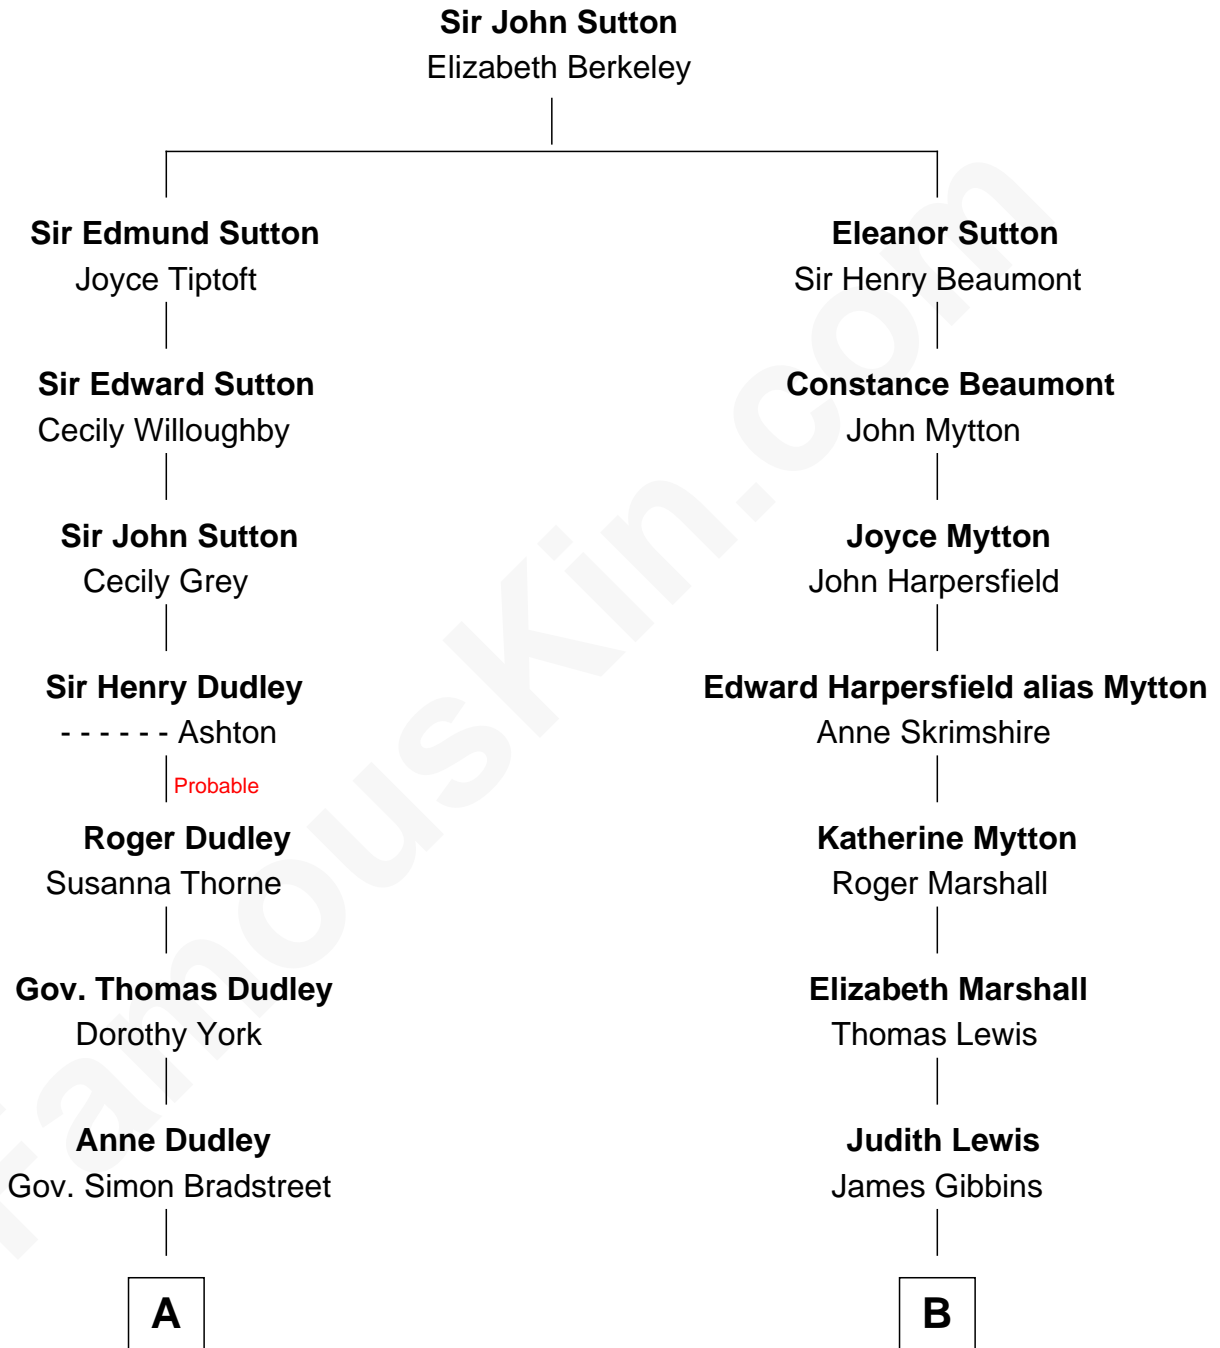

FamousKin.com

Relationship Chart of

Bill Weld

68th Governor of Massachusetts

16th cousin 1 time removed of

Chevy Chase

Comedian, Actor and Writer

Bill Weld photo by [Marc Nozell](#) (CC BY-SA 2.0)

Chevy Chase photo by [Alan Light](#) (CC BY 2.0)