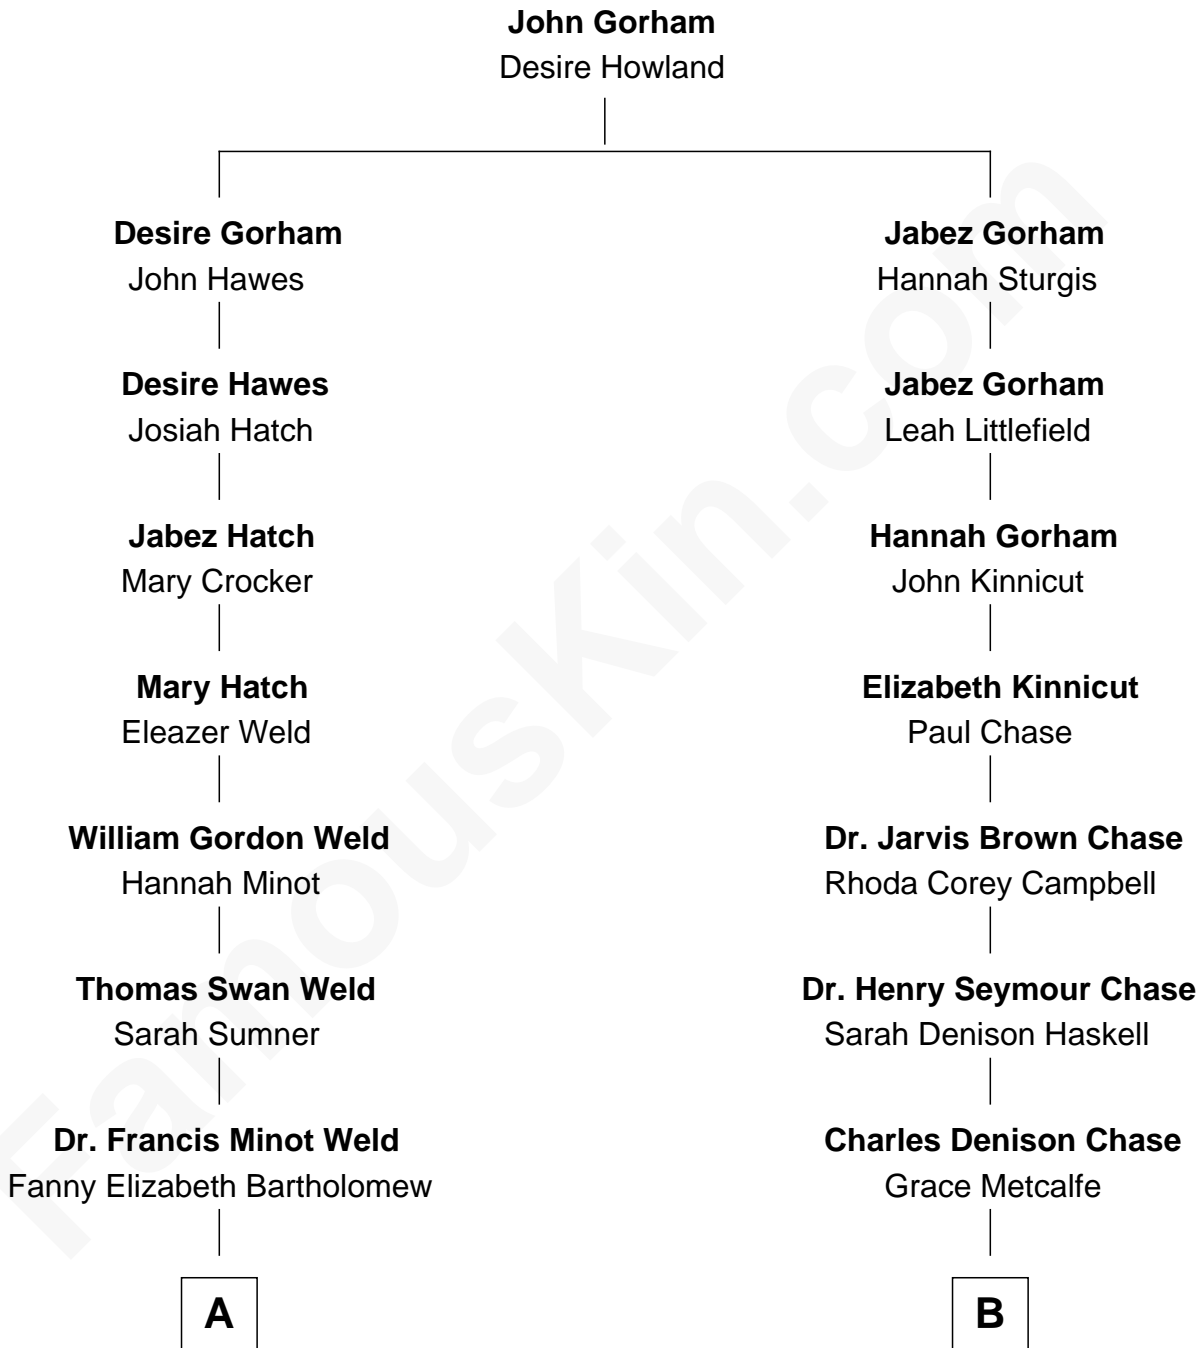

FamousKin.com Relationship Chart of

Bill Weld

68th Governor of Massachusetts

9th cousin of

Chevy Chase

Comedian, Actor and Writer

A

Francis Minot Weld
Margaret Low White

David Weld
Mary Blake Nichols

Bill Weld
68th Governor of Massachusetts

B

Edward Leigh Chase
Mabel Penrose Tinsley

Edward Tinsley Chase
Cathalene Parker Browning

Chevy Chase
Comedian, Actor and Writer

FamousKin.com