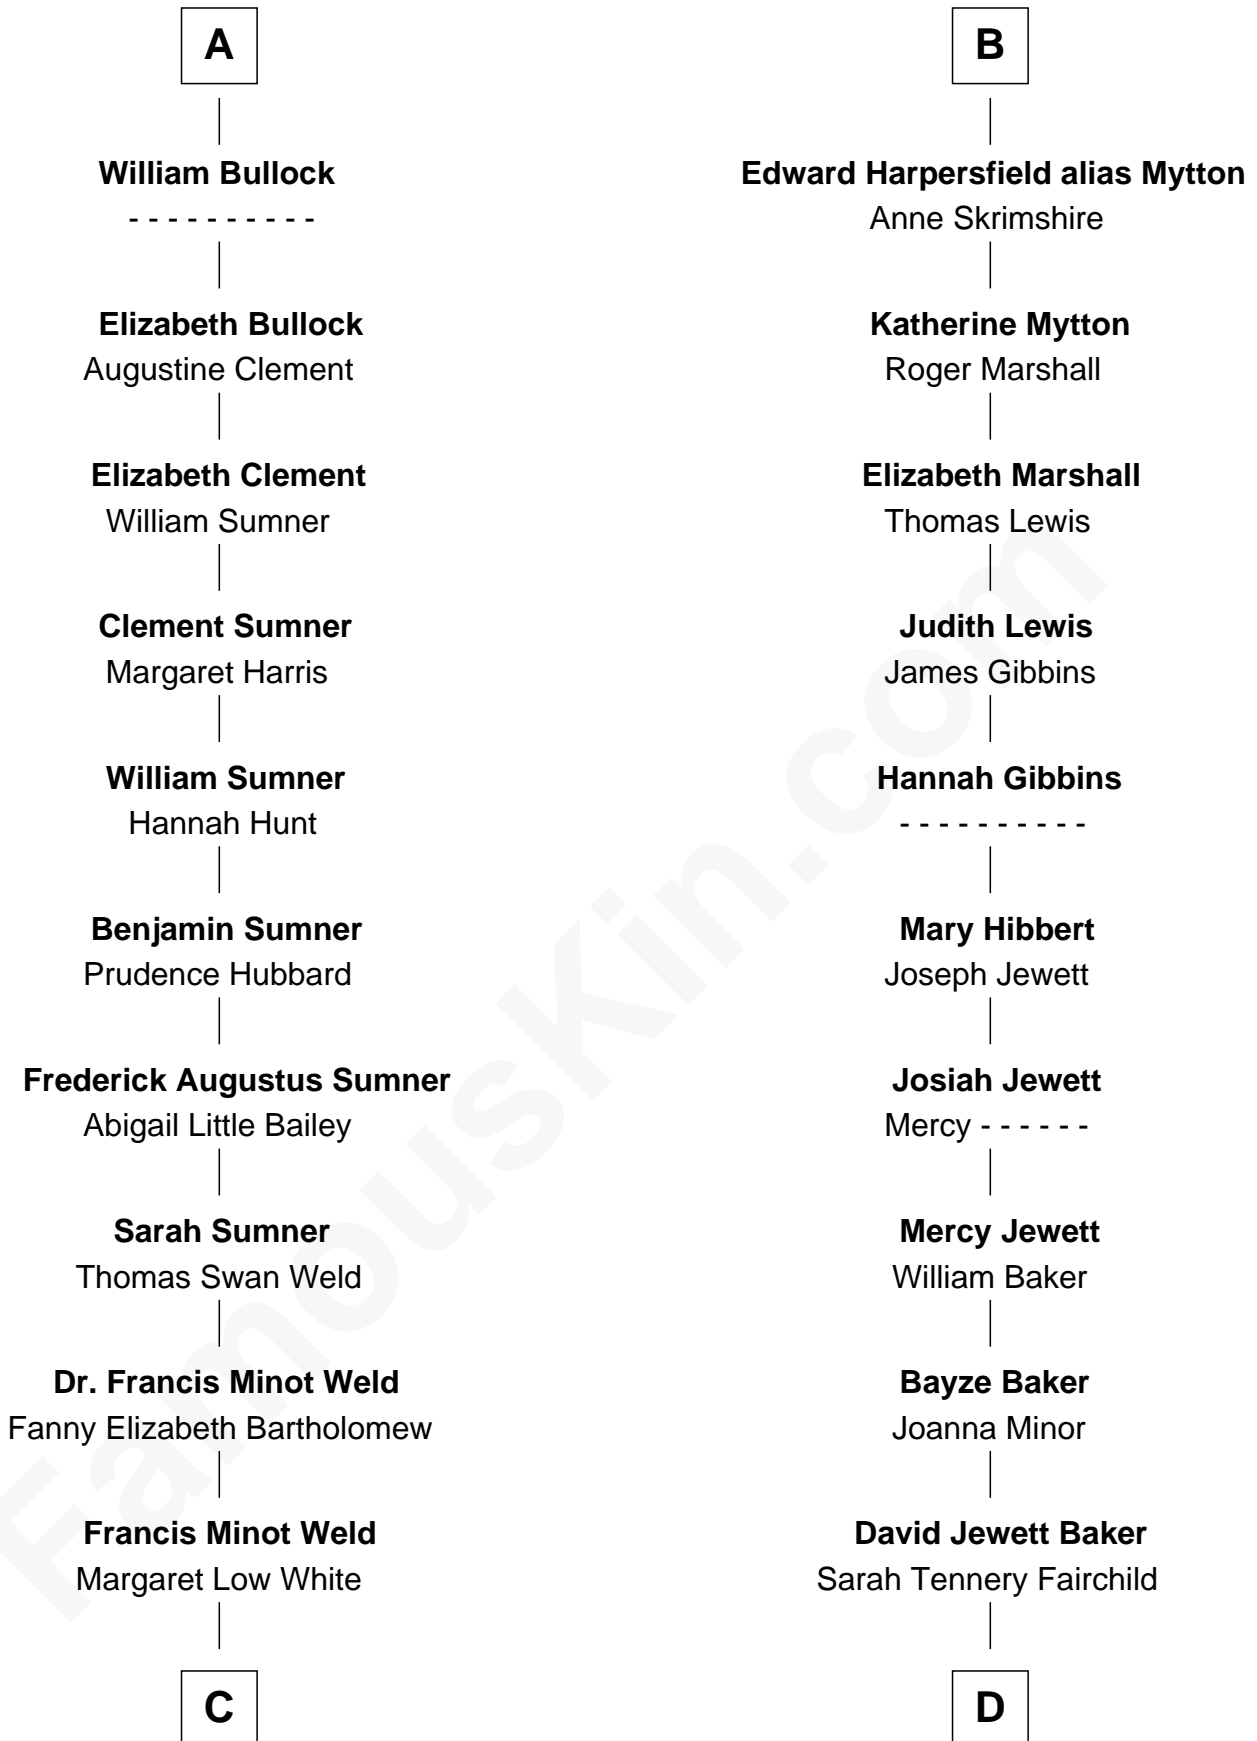

FamousKin.com Relationship Chart of

Bill Weld

68th Governor of Massachusetts

18th cousin 3 times removed of

Chevy Chase

Comedian, Actor and Writer

C

David Weld
Mary Blake Nichols