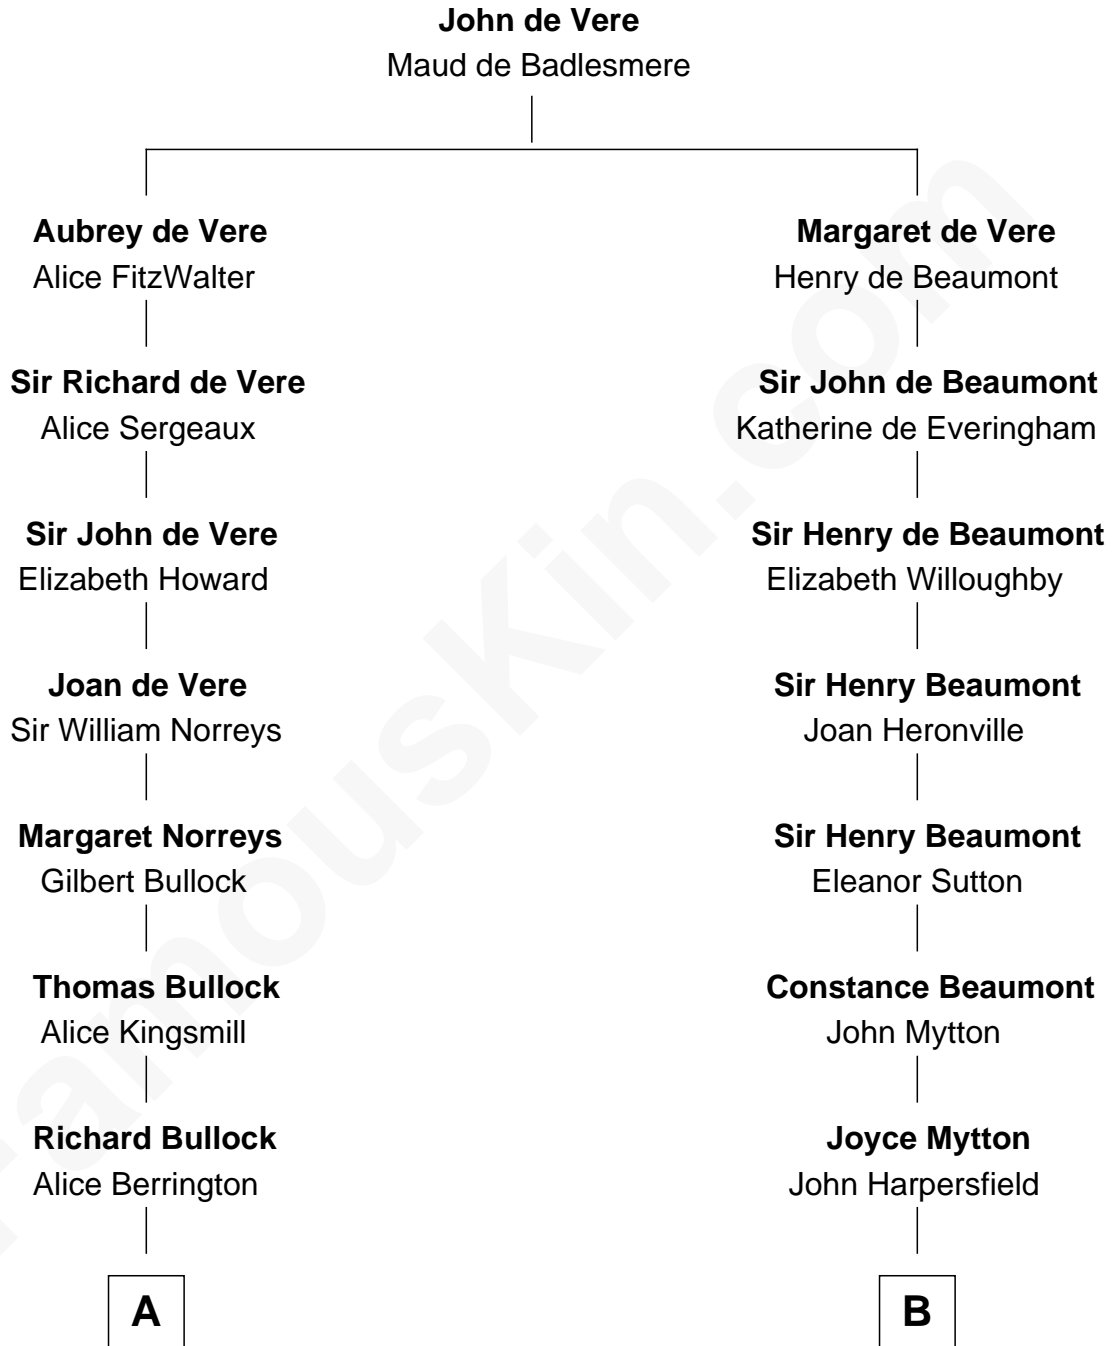

FamousKin.com Relationship Chart of

Bill Weld

68th Governor of Massachusetts

18th cousin 3 times removed of

Chevy Chase

Comedian, Actor and Writer

C

David Weld
Mary Blake Nichols

Bill Weld
68th Governor of Massachusetts

D

Sarah Tenney Baker
Col. Lyne Shackelford Metcalfe

Grace Metcalfe
Charles Denison Chase

Edward Leigh Chase
Mabel Penrose Tinsley

Edward Tinsley Chase
Cathalene Parker Browning