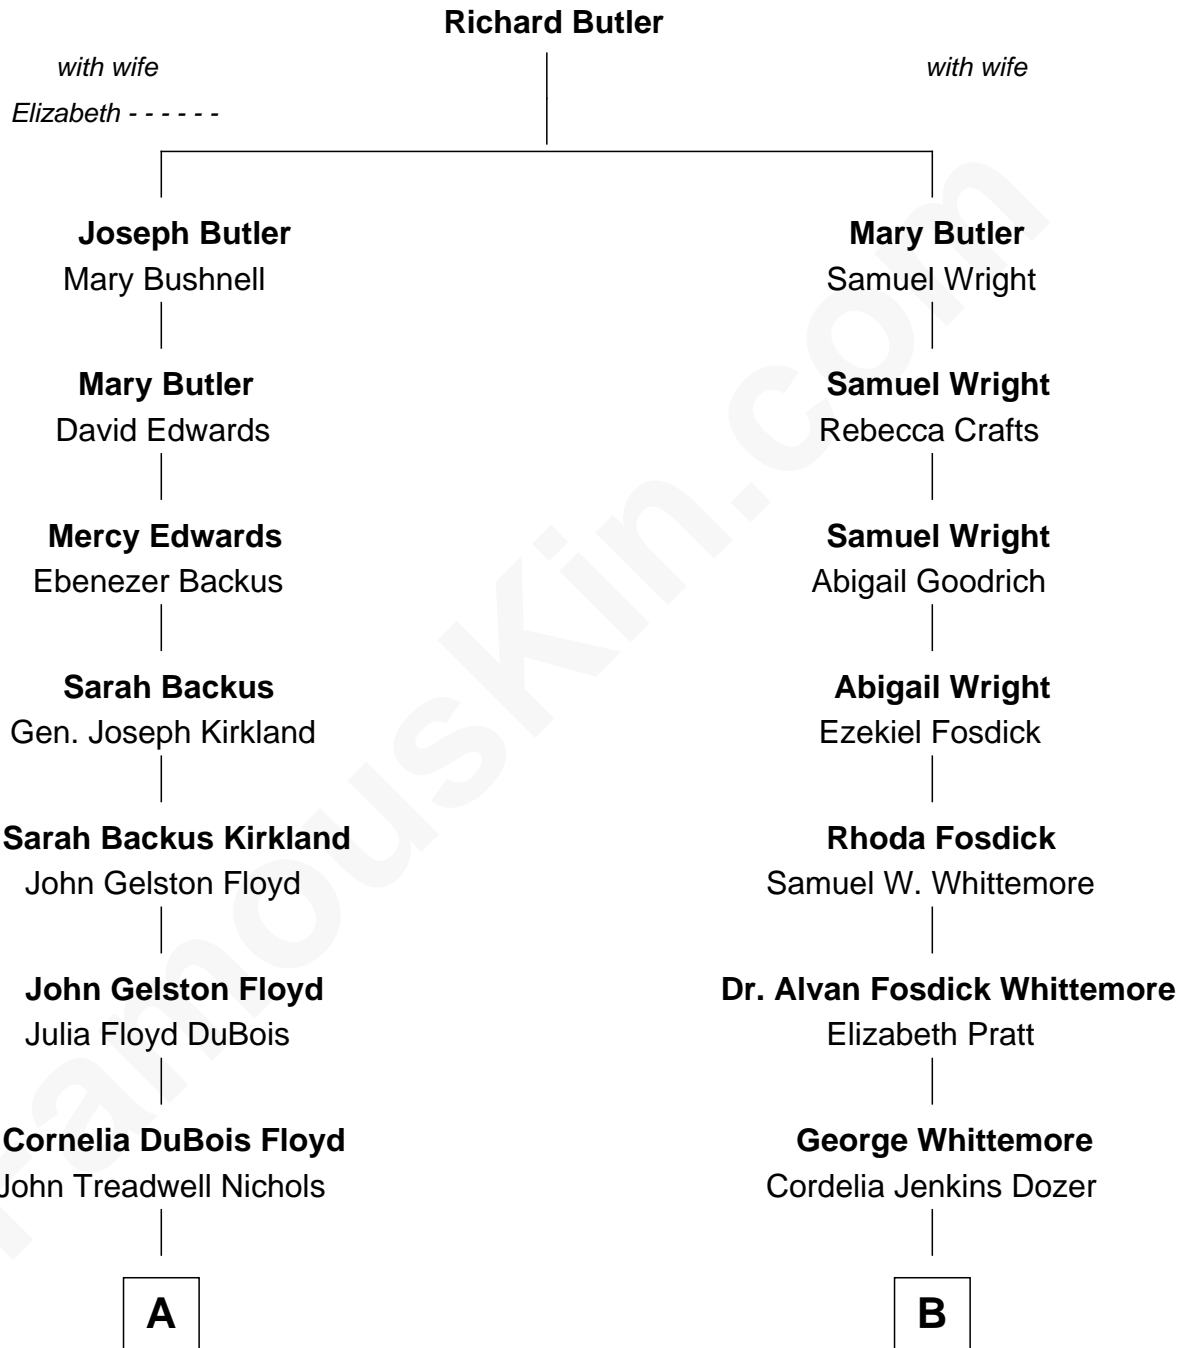

FamousKin.com Relationship Chart of

Bill Weld

68th Governor of Massachusetts

8th cousin 3 times removed of

Ellen DeGeneres

Comedienne and TV Personality

A

Mary Blake Nichols

David Weld

Bill Weld

68th Governor of Massachusetts

B

Mary Whittemore

Joseph C. DeGeneres

Alfred George DeGeneres

Julia E. Billiu