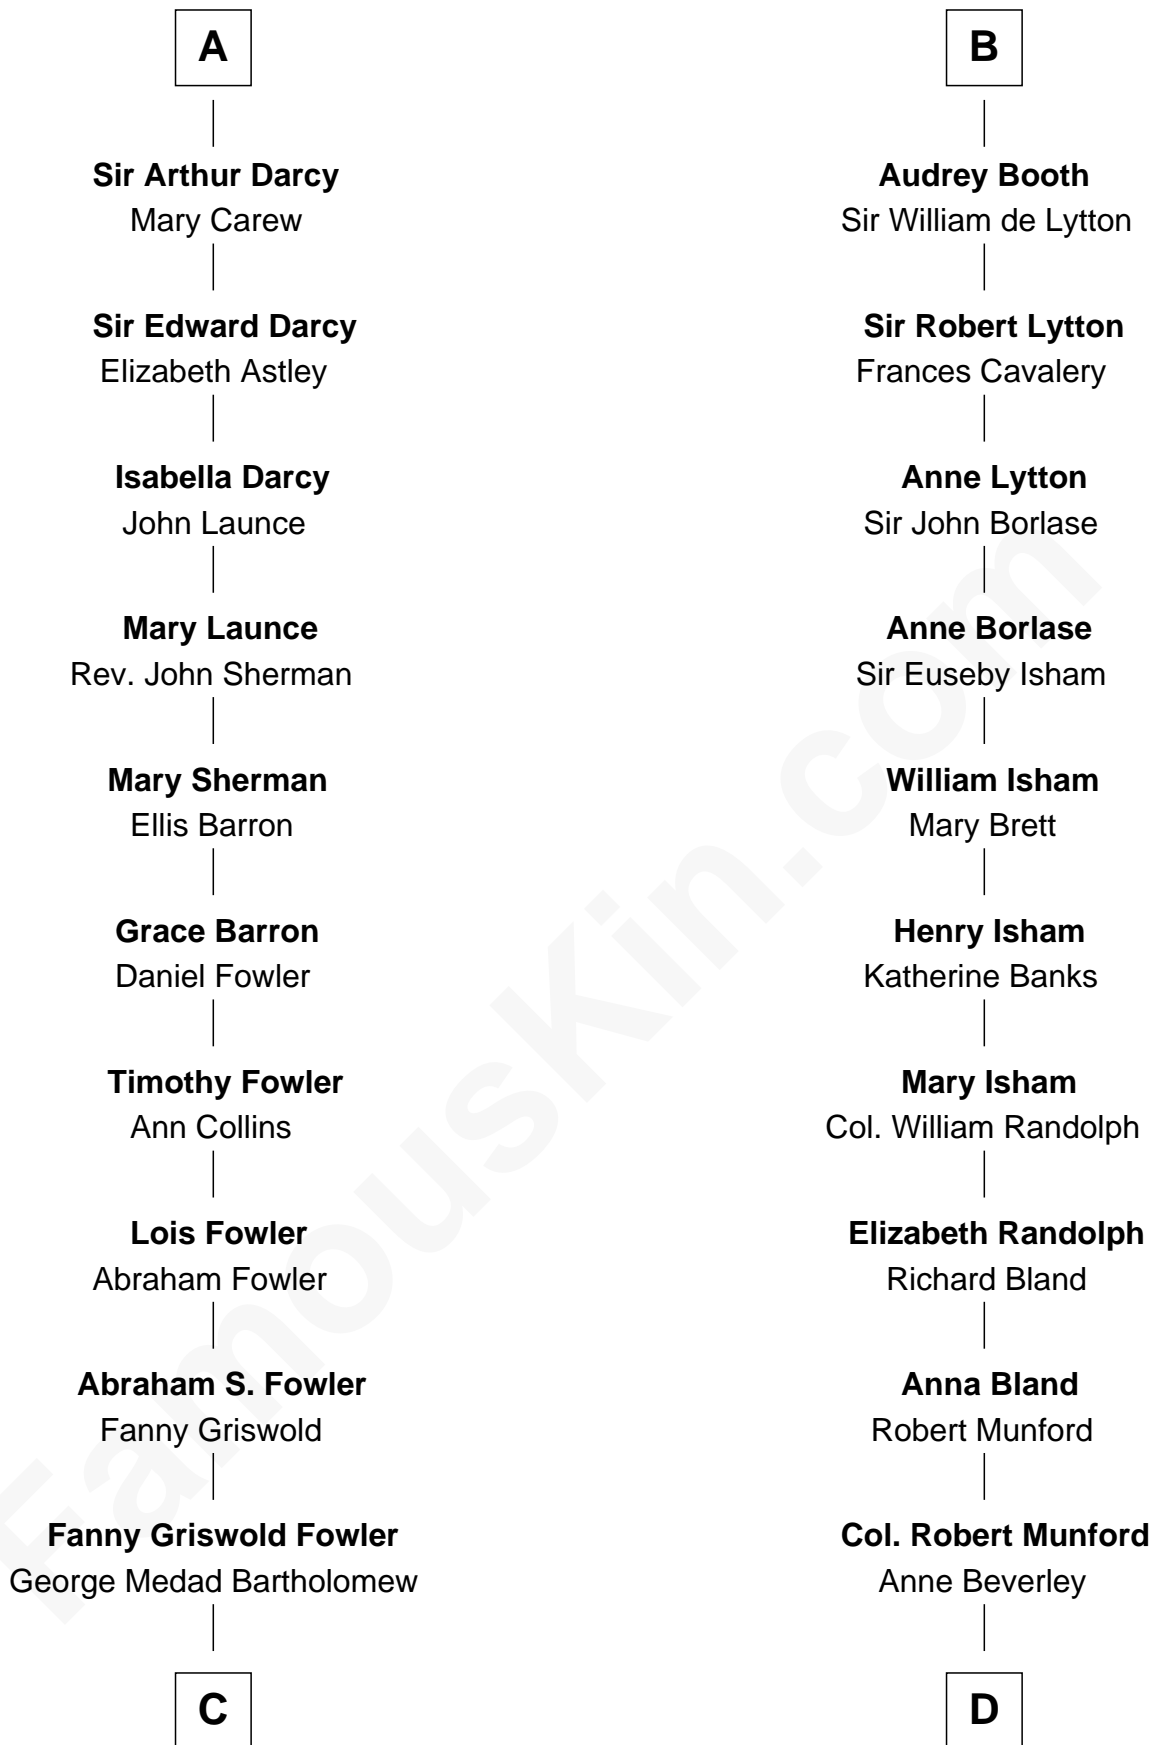

FamousKin.com Relationship Chart of

Bill Weld

68th Governor of Massachusetts

20th cousin 1 time removed of

Upton Sinclair

Pulitzer Prize Winning Novelist

William de Ros
Maude de Vaux

Sir William de Ros
Margery de Badlesmere

Maud de Roos
John de Welles

Margery de Welles
Stephen le Scrope

John le Scrope
Elizabeth Chaworth

Eleanor Scrope
Richard Darcy

Sir William Darcy
Eupheme Langton

Sir Thomas Darcy
Dowsabel Tempest

A

Agnes de Ros
Pain de Tibetot

Sir John de Tibetot
Margaret de Badlesmere

Sir Robert de Tibetot
Margaret Deincourt

Elizabeth de Tibetot
Sir Philip le Despencer

Margery Despencer
Sir Roger Wentworth

Margaret Wentworth
Sir William Hopton

Margaret Hopton
Sir Philip Booth

B

C

Fanny Elizabeth Bartholomew

Dr. Francis Minot Weld

Francis Minot Weld

Margaret Low White

David Weld