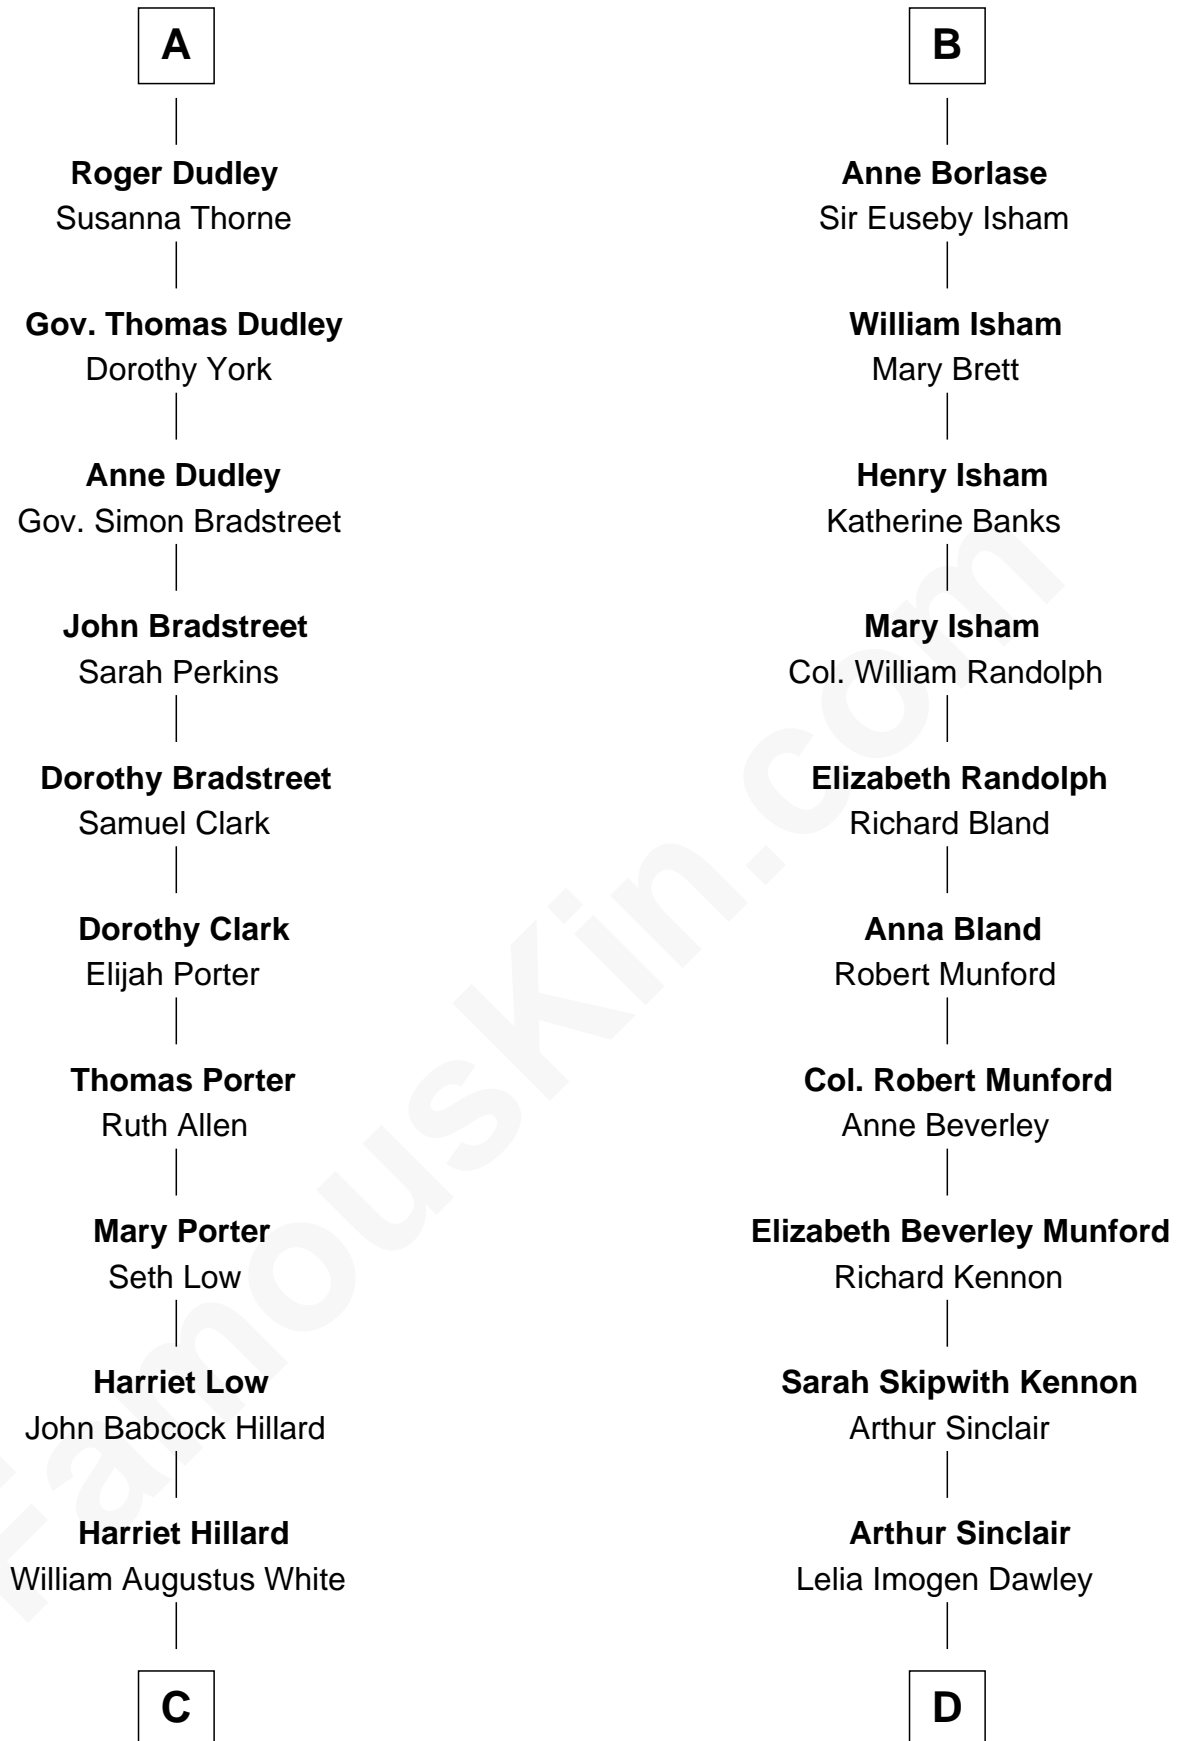

FamousKin.com Relationship Chart of

Bill Weld

68th Governor of Massachusetts

18th cousin 1 time removed of

Upton Sinclair

Pulitzer Prize Winning Novelist

Sir Philip le Despencer

Elizabeth - - - - -

Sir Philip le Despencer

Elizabeth de Tibetot

Margery Despencer

Sir Roger Wentworth

Margaret Wentworth

Sir William Hopton

Margaret Hopton

Sir Philip Booth

Audrey Booth

Sir William de Lytton

Sir Robert Lytton

Frances Cavalery

Anne Lytton

Sir John Borlase

B

C

Margaret Low White
Francis Minot Weld

David Weld
Mary Blake Nichols

Bill Weld
68th Governor of Massachusetts

D

Upton Beall Sinclair
Priscilla Augusta Harden

Upton Sinclair
Pulitzer Prize Novelist

FamousKin.com