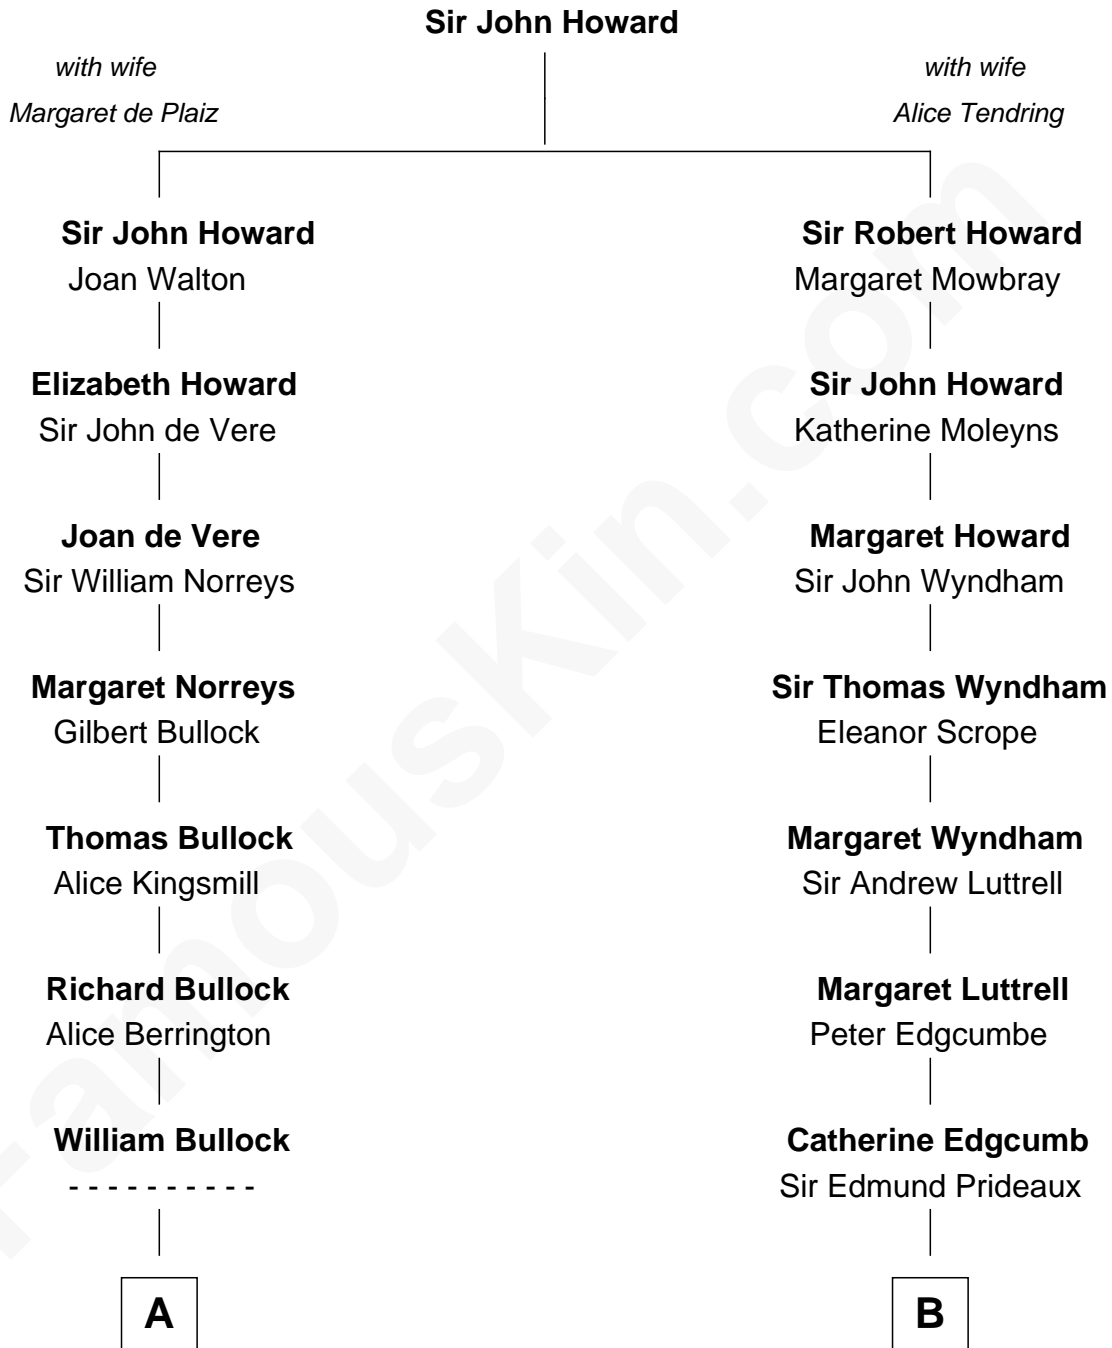

FamousKin.com Relationship Chart of

Bill Weld

68th Governor of Massachusetts

17th cousin 1 time removed of

Guy Ritchie

British Filmmaker

C

John Vivian Ritchie
Amber Mary Parkinson