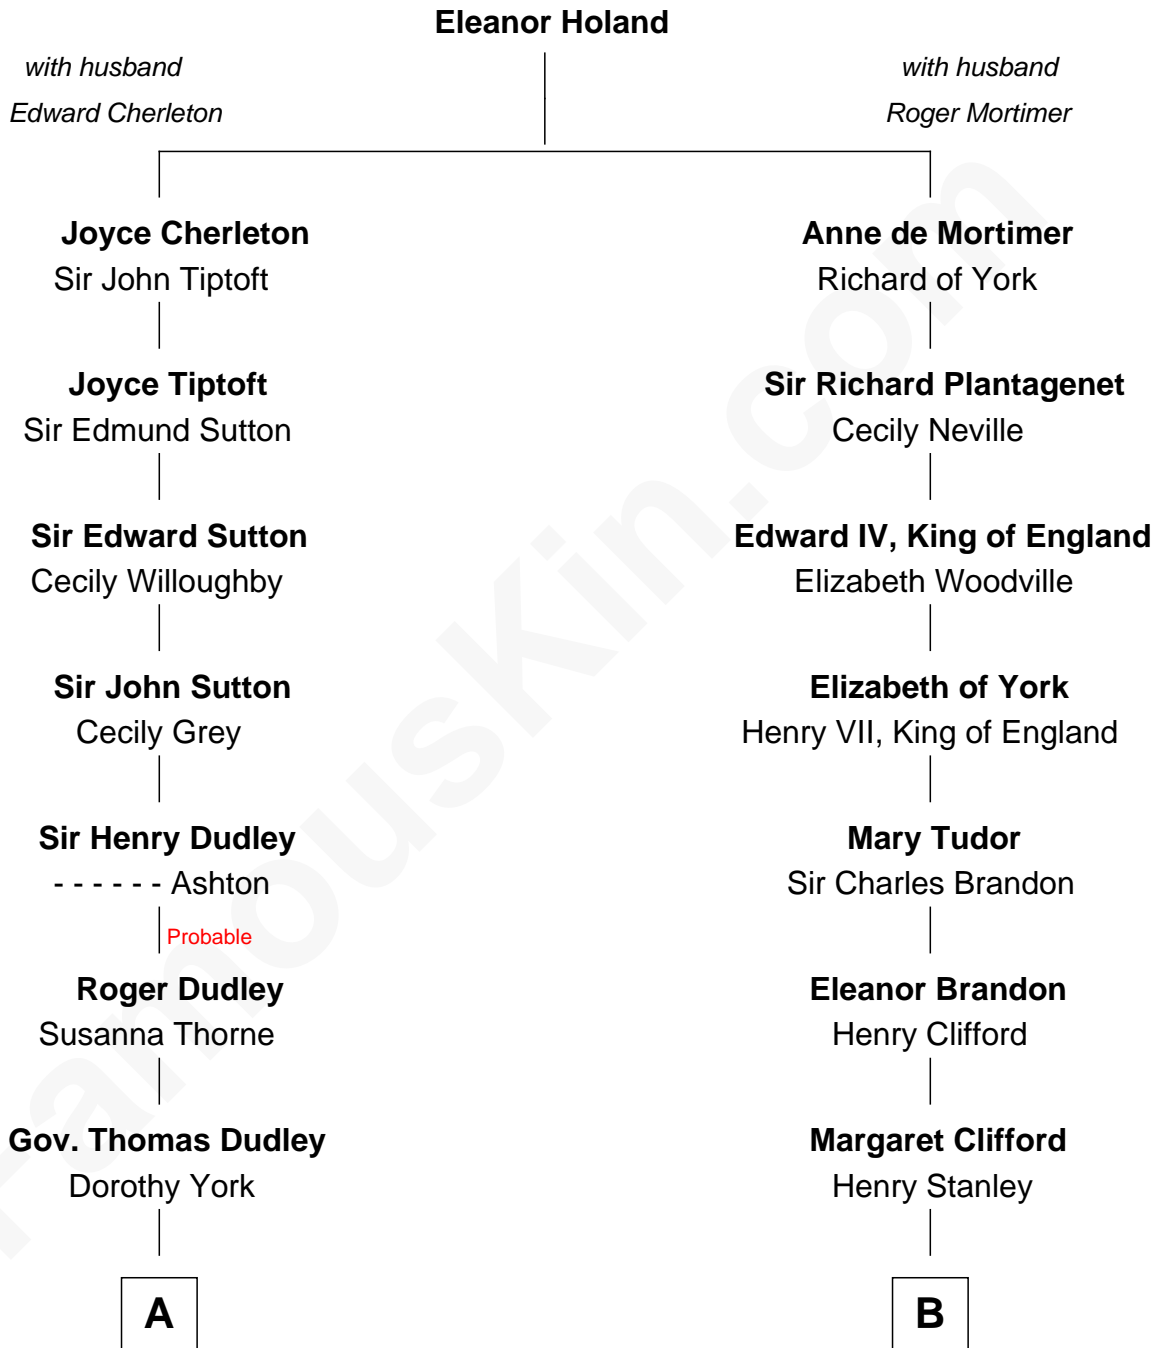

FamousKin.com Relationship Chart of

Bill Weld

68th Governor of Massachusetts

17th cousin 2 times removed of

Guy Ritchie

British Filmmaker

C

Doris Margaretta McLaughlin

Stuart John Ritchie

John Vivian Ritchie

Amber Mary Parkinson

Guy Ritchie

British Filmmaker

FamousKin.com