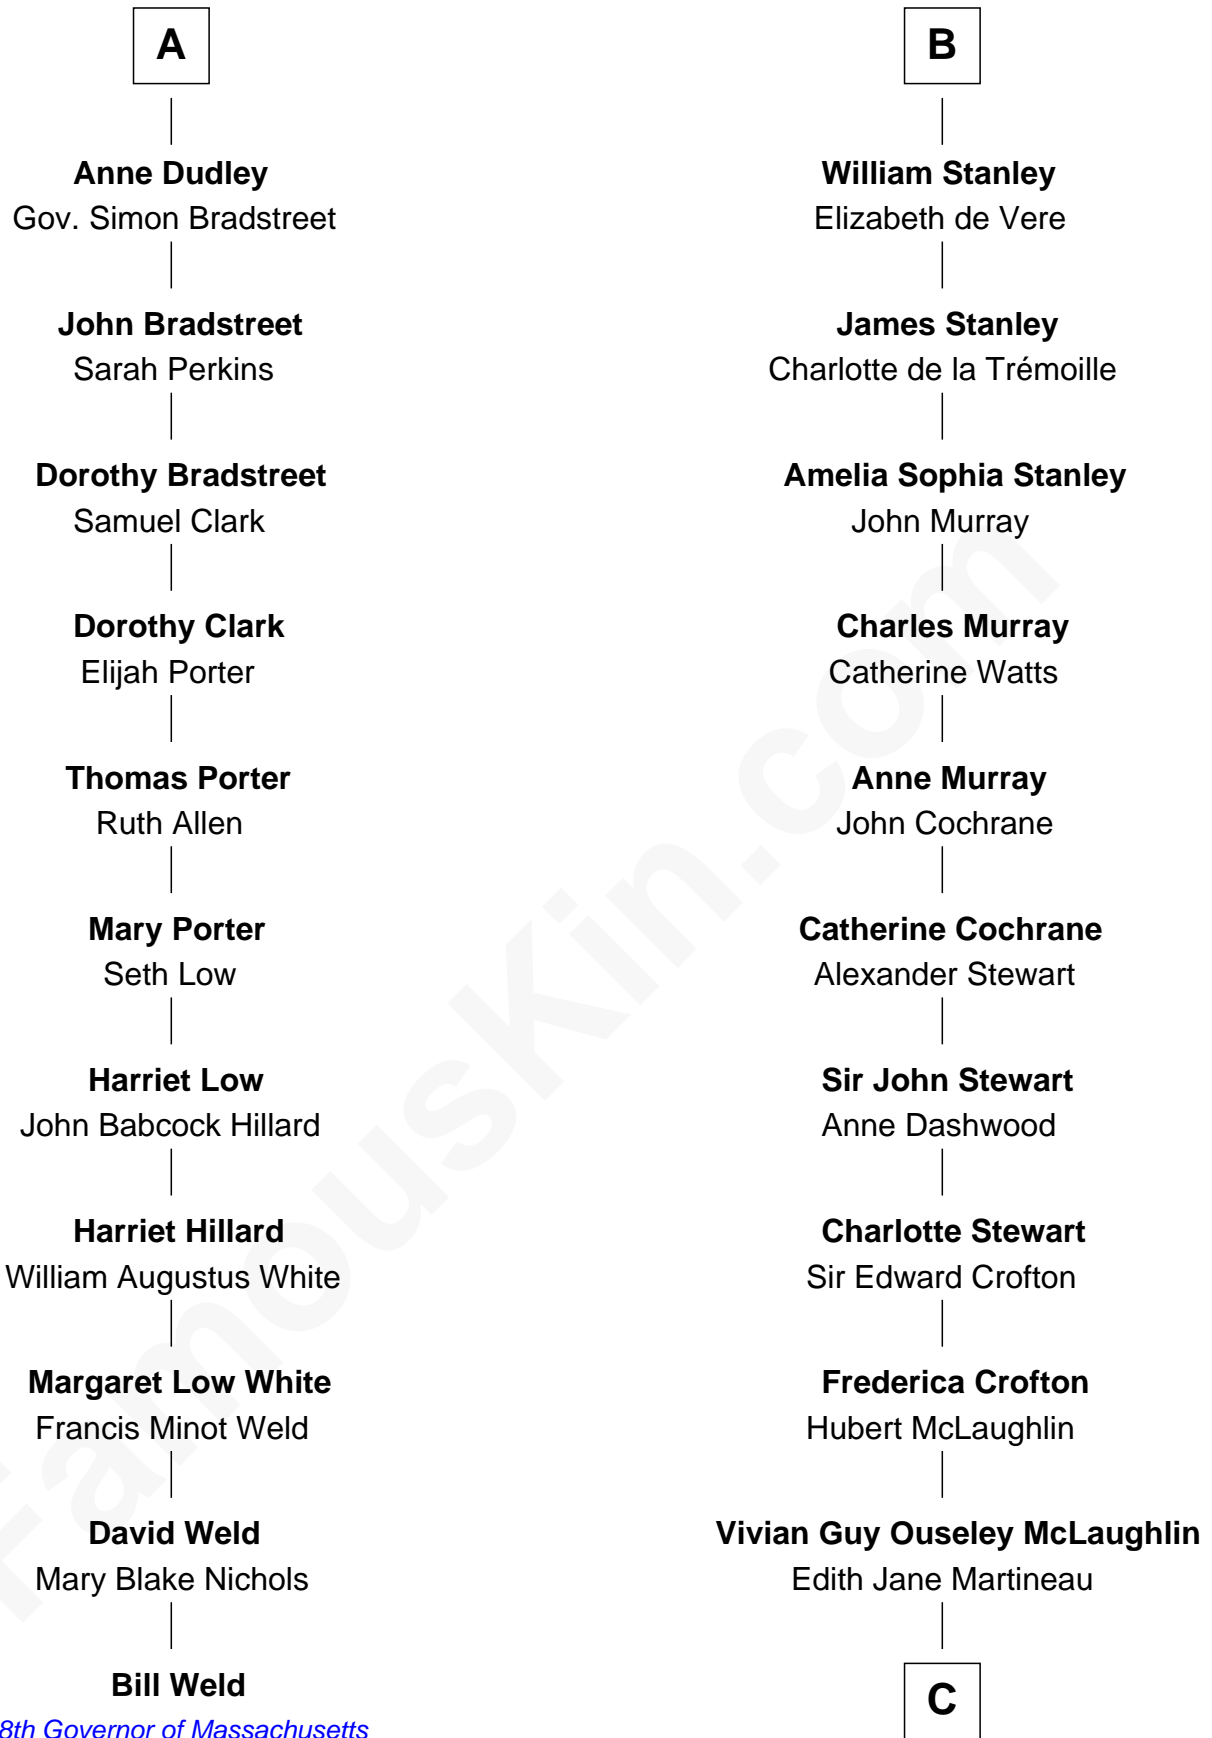

FamousKin.com Relationship Chart of

Bill Weld

68th Governor of Massachusetts

17th cousin 2 times removed of

Guy Ritchie

British Filmmaker

C

Doris Margaretta McLaughlin

Stuart John Ritchie

John Vivian Ritchie

Amber Mary Parkinson

Guy Ritchie

British Filmmaker

FamousKin.com